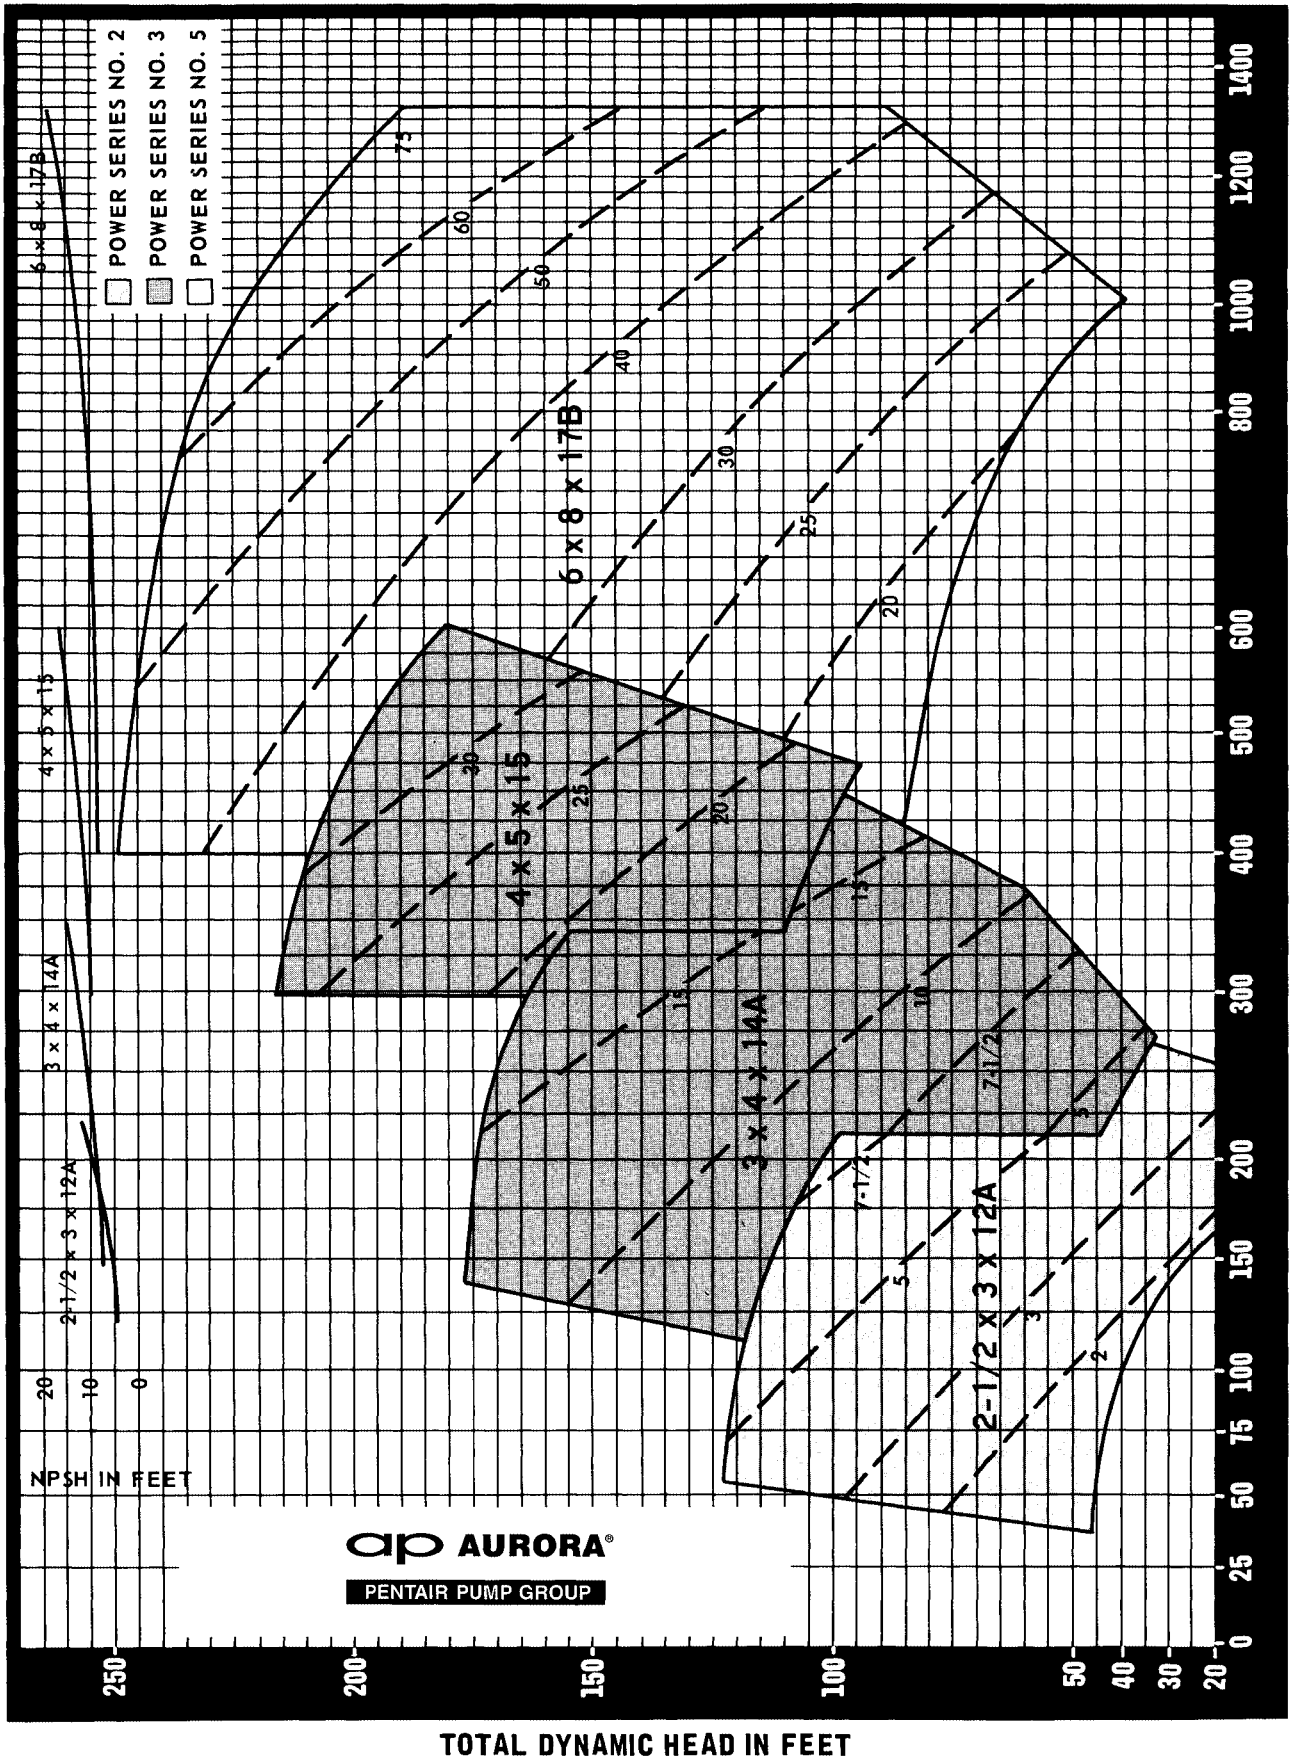

AURORA TYPE AJ SELECTION CHART 1150 R.P.M. ENCLOSED IMPELLER

TOTAL DYNAMIC HEAD IN FEET