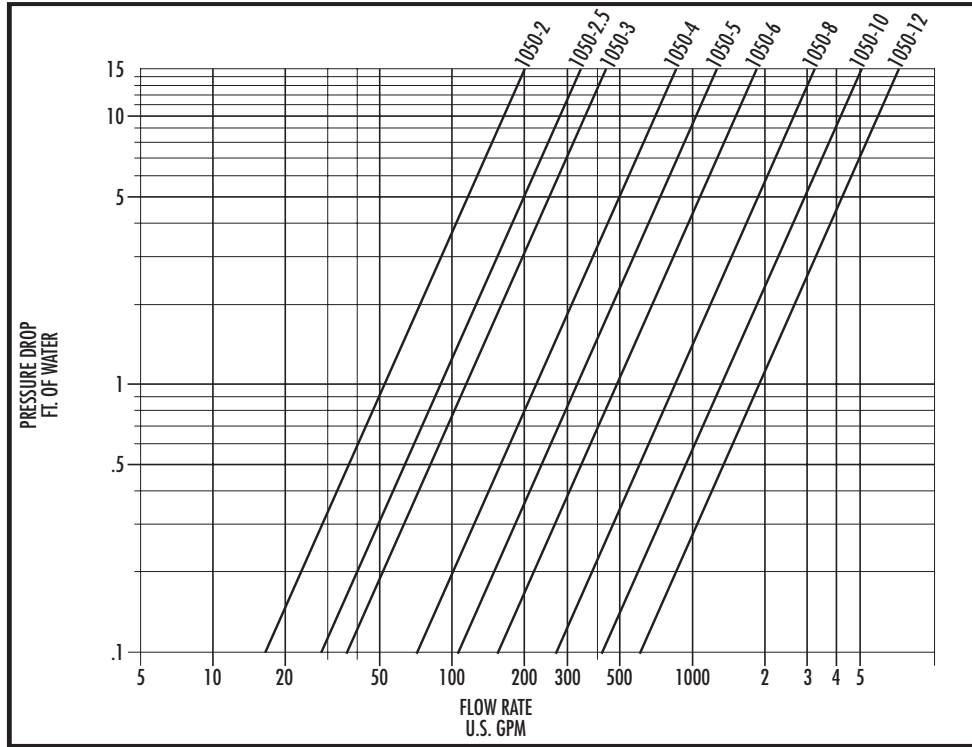

Model 1050-AE

Model 1050-AE1

Models 1050-2 to 1050-12 (without Strainer)

Models 1050-14 to 1050-24 (without Strainer)

**AURORA ACCESSORIES**

AIR SEPARATOR  
PRESSURE DROP CHARTS

Models 1050-2S to 1050-12S (with Strainer)

Models 1050-14S to 1050-24S (with Strainer)