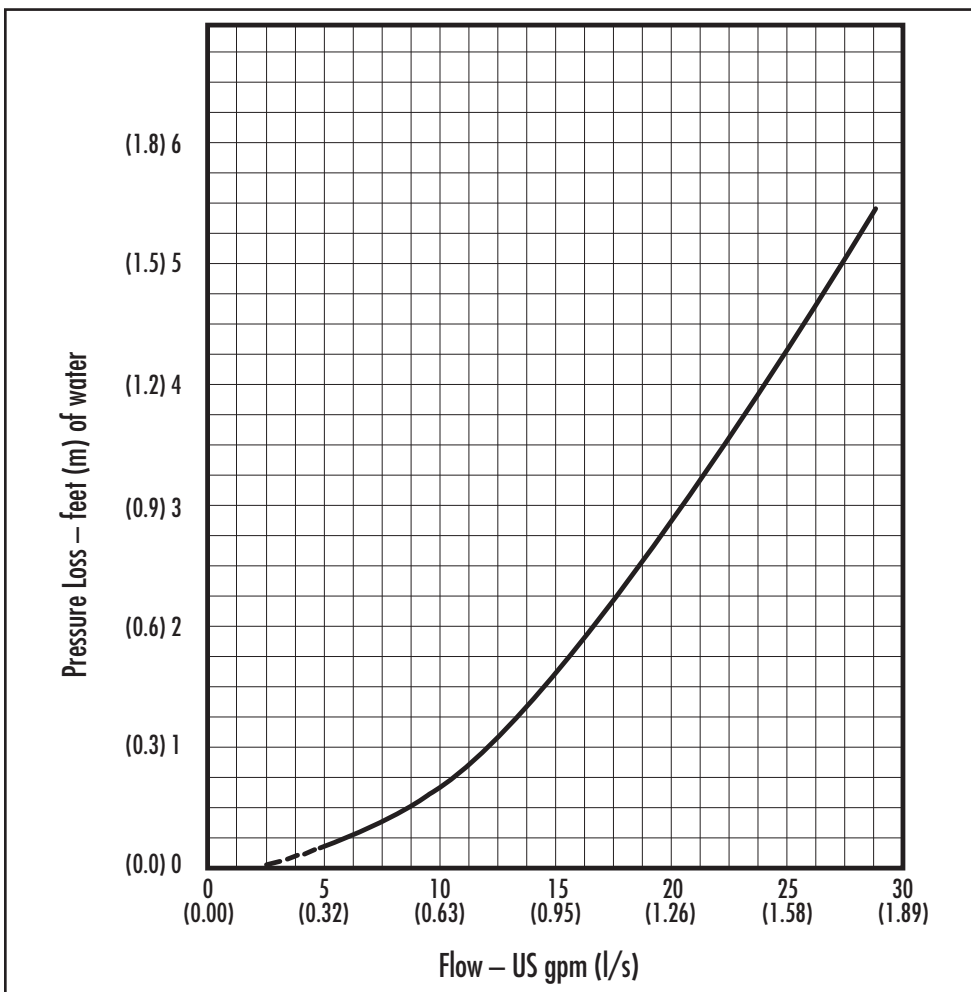

Model 1050-AE

Model 1050-AE1

Models 1050-2 to 1050-12 (without Strainer)

Models 1050-14 to 1050-24 (without Strainer)

**AURORA ACCESSORIES**

AIR SEPARATOR  
PRESSURE DROP CHARTS

Models 1050-2S to 1050-12S (with Strainer)

Models 1050-14S to 1050-24S (with Strainer)