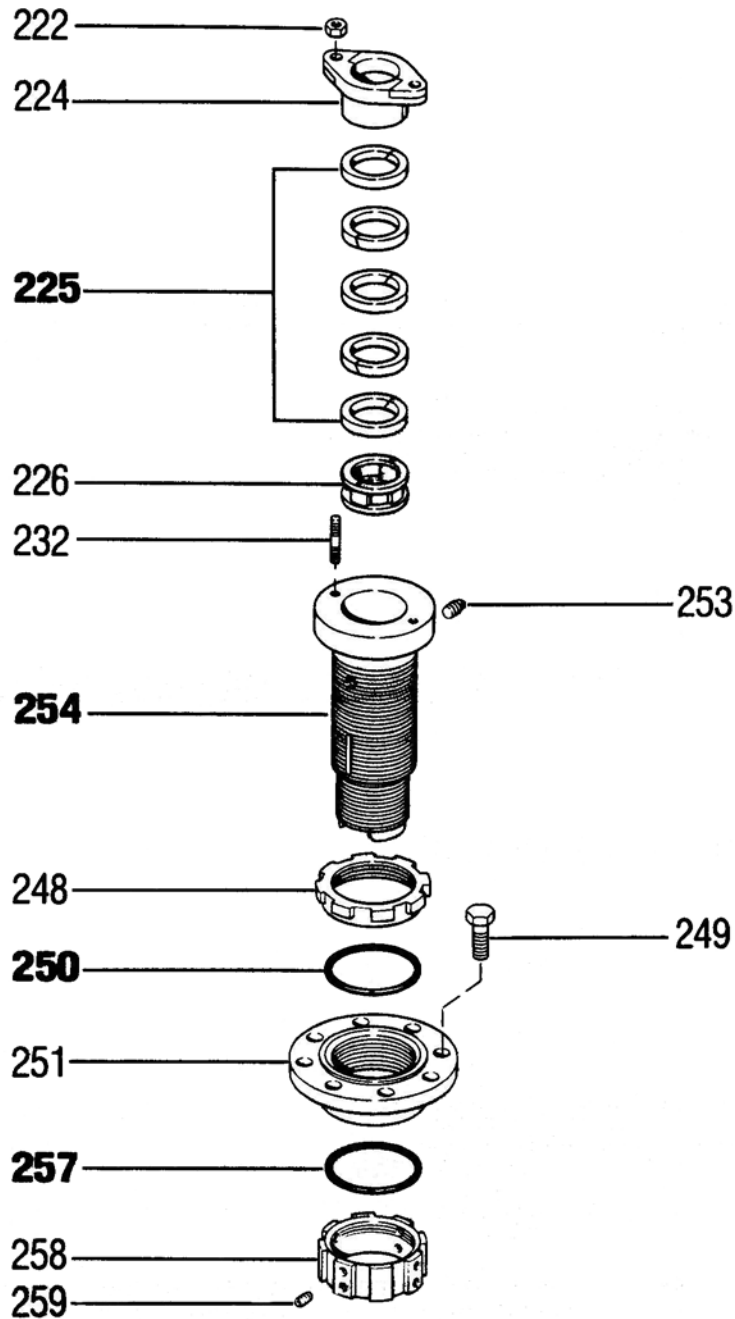

# AURORA 1110-1120-1160 SERIES REPAIR PARTS LIST PACKED TUBE TENSION ASSEMBLY

**BOLD FACE PIECE NUMBERS INDICATE RECOMMENDED SPARE PARTS**

© 1976 AURORA PUMP, NORTH AURORA, ILLINOIS