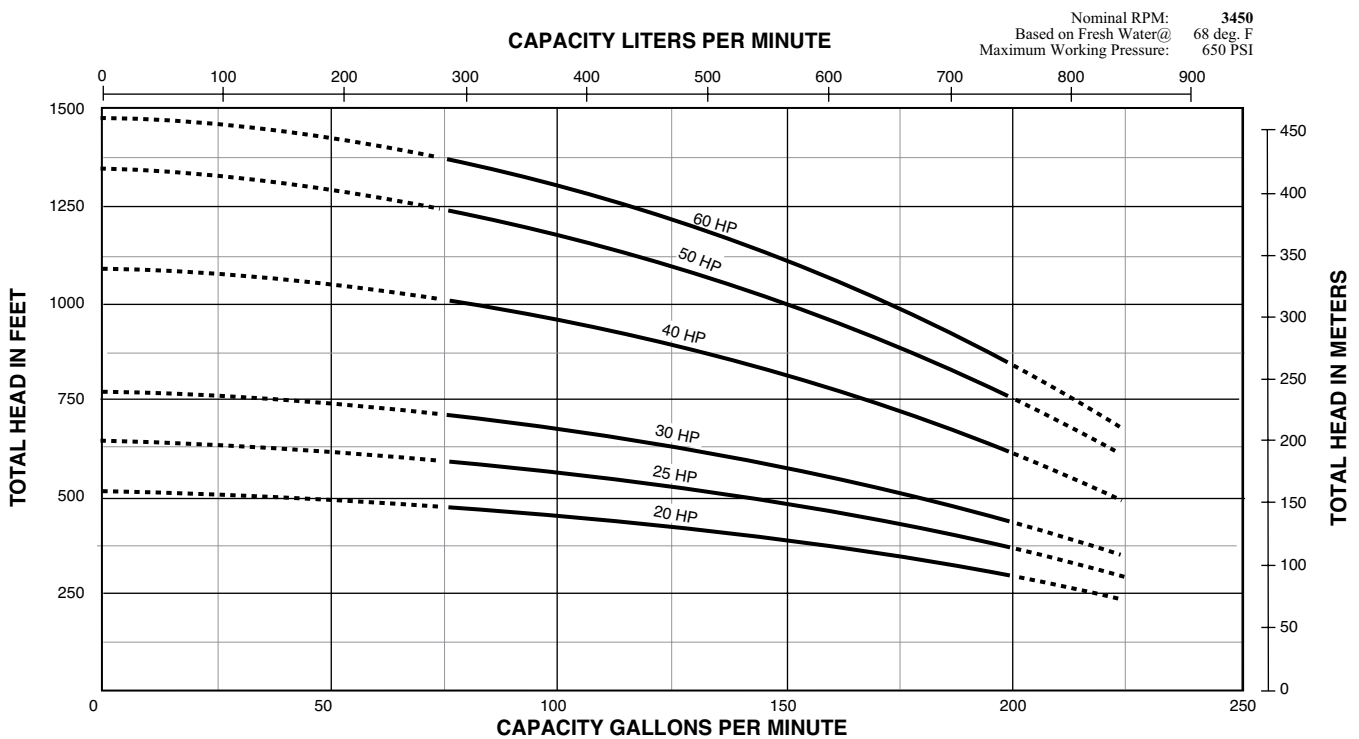

PUMP PERFORMANCE – 6TS-155 (20 – 60 HP)