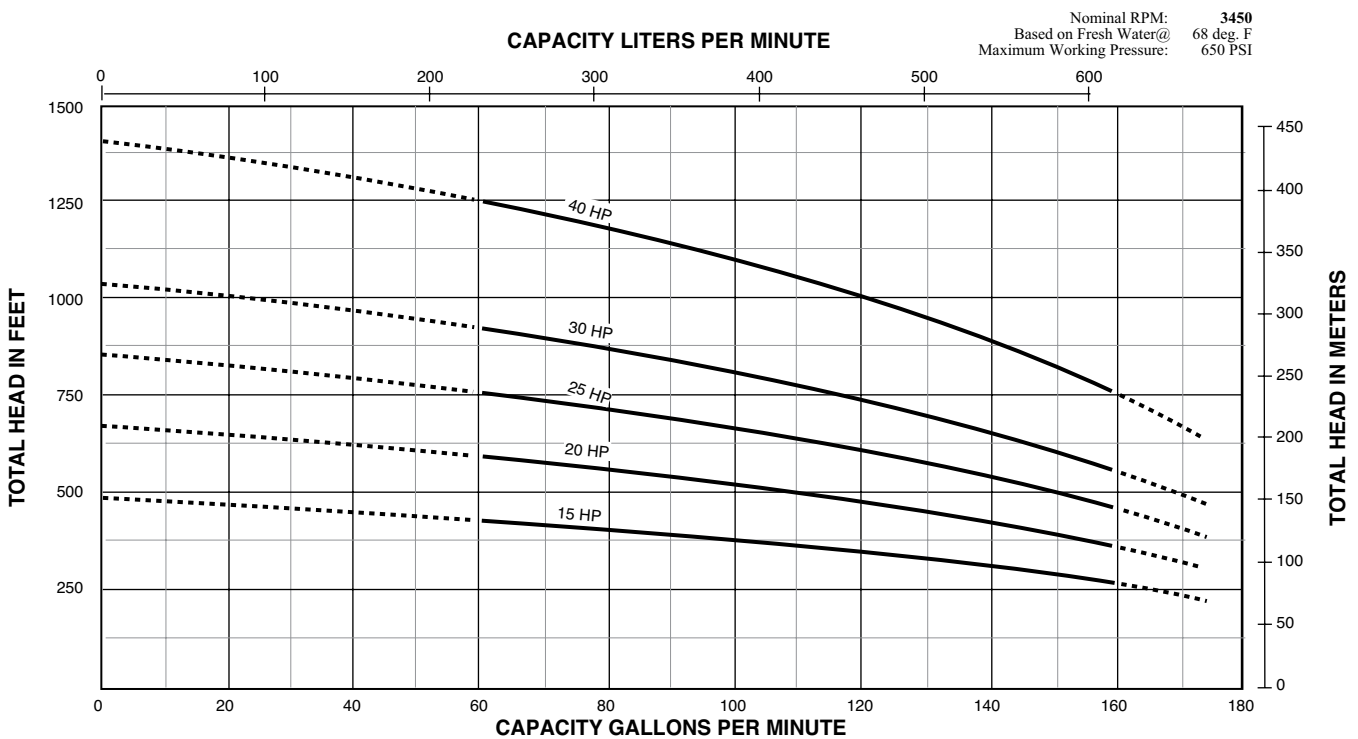

PUMP PERFORMANCE - 6TS-115 (15 - 40 HP)