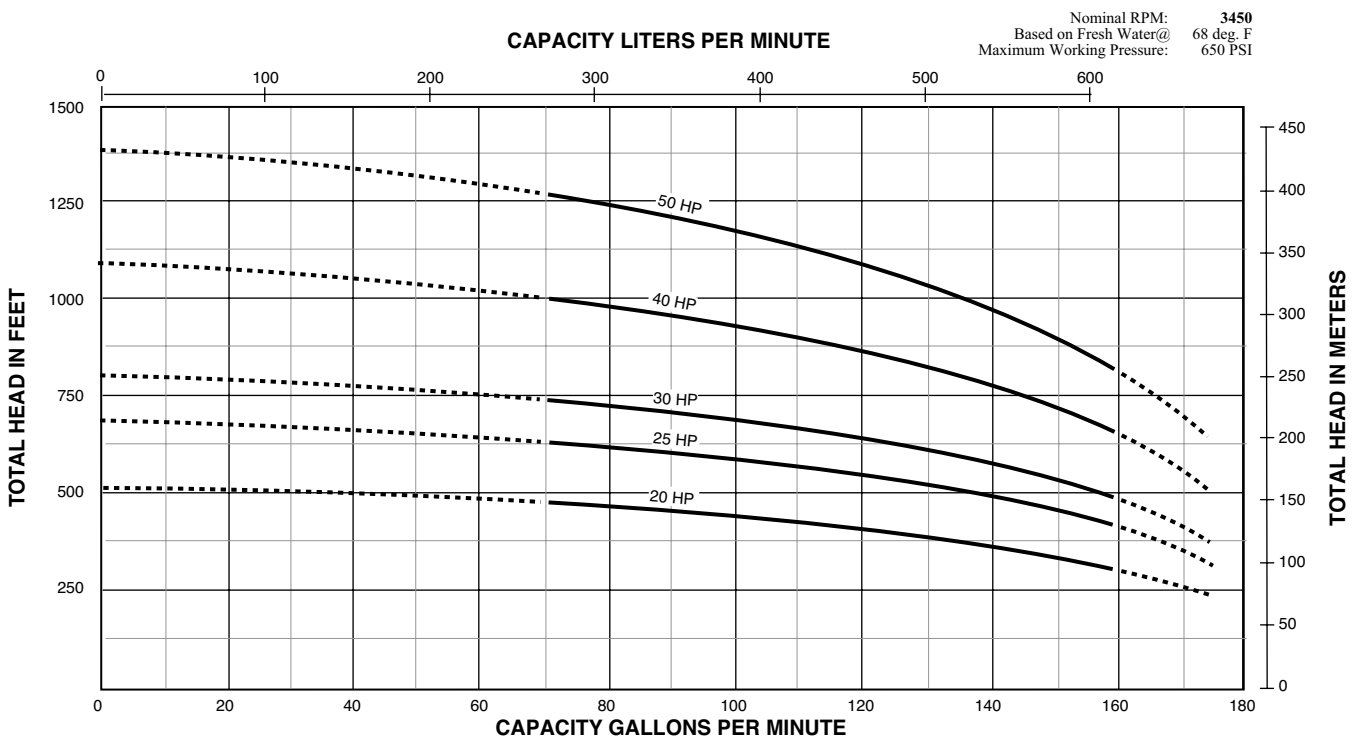

PUMP PERFORMANCE - 6TS-115 (15 - 40 HP)

BERKELEY® 6TS Series

70, 115, 140, 155, 230 and 300 GPM

PUMP PERFORMANCE – 6TS-140 (3 – 15 HP)

PUMP PERFORMANCE – 6TS-140 (20 – 50 HP)

BERKELEY® 6TS Series

70, 115, 140, 155, 230 and 300 GPM