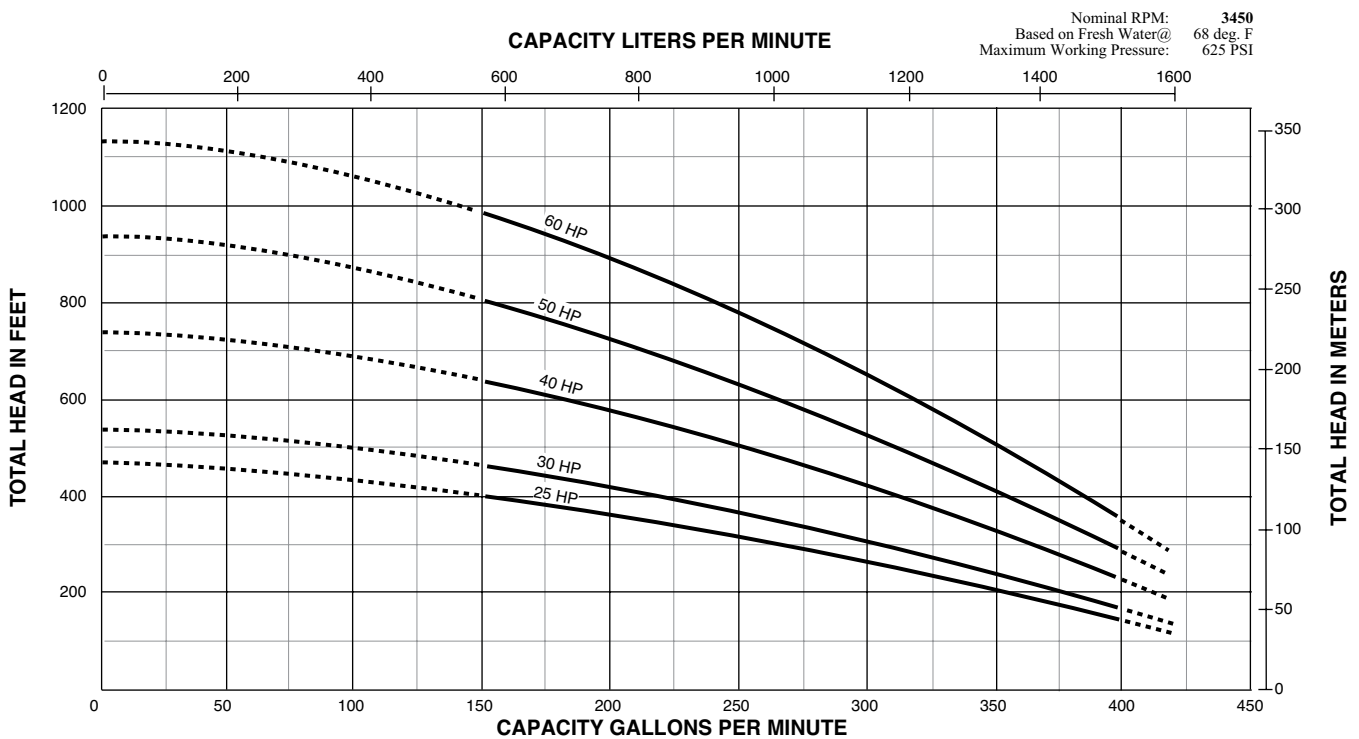

PUMP PERFORMANCE – 6TS-300 (25 – 60 HP)