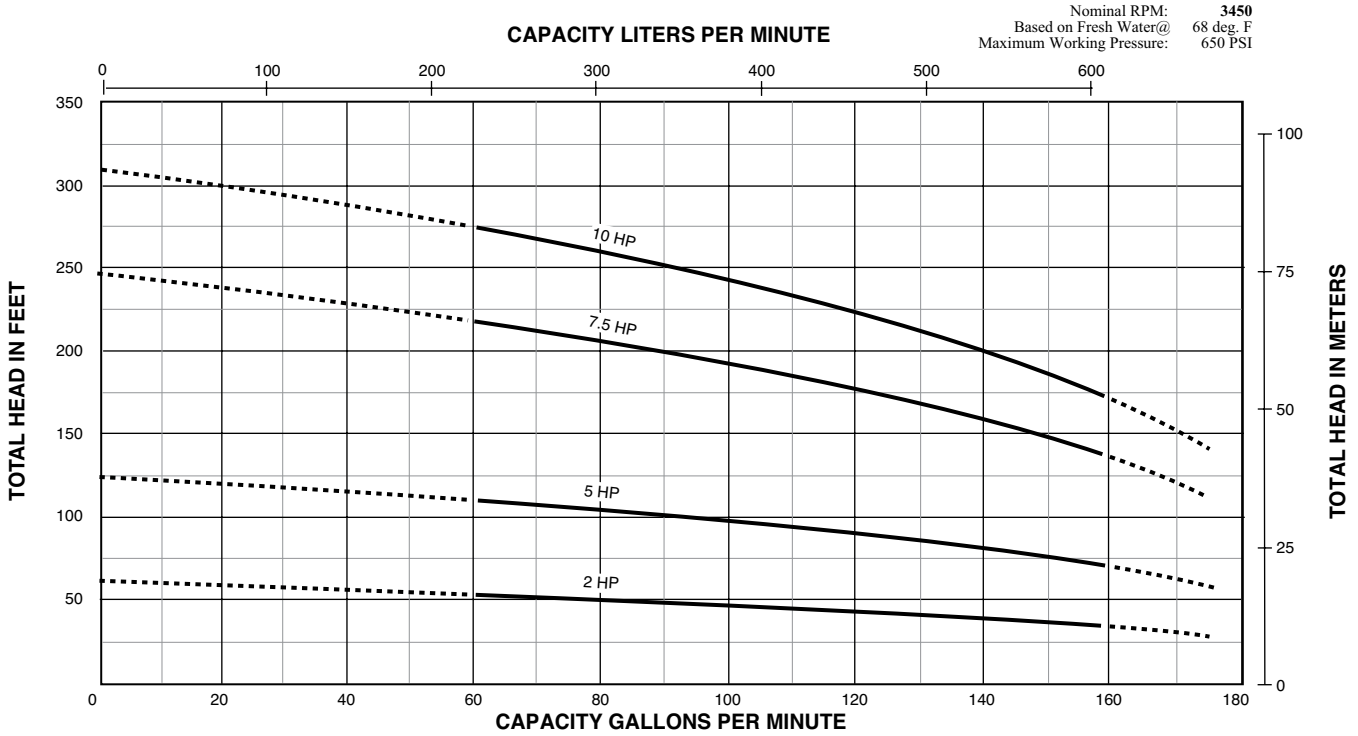

BERKELEY® 6TS Series

70, 115, 140, 155, 230 and 300 GPM

PUMP PERFORMANCE – 6TS-70 (1 – 7.5 HP)

PUMP PERFORMANCE – 6TS-70 (10 – 25 HP)

BERKELEY® 6TS Series

70, 115, 140, 155, 230 and 300 GPM

PUMP PERFORMANCE - 6TS-115 (2 - 10 HP)