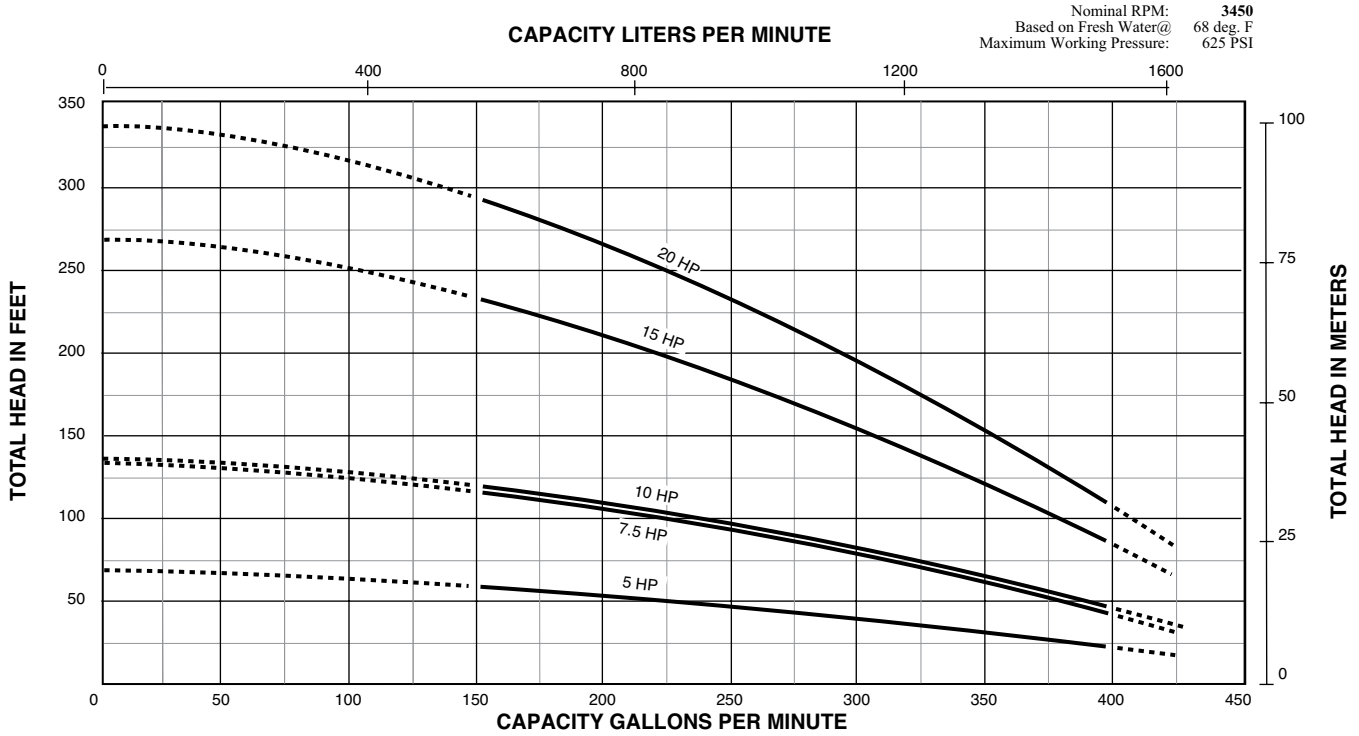

BERKELEY® 6TS Series

70, 115, 140, 155, 230 and 300 GPM

PUMP PERFORMANCE – 6TS-300 (5 – 20 HP)