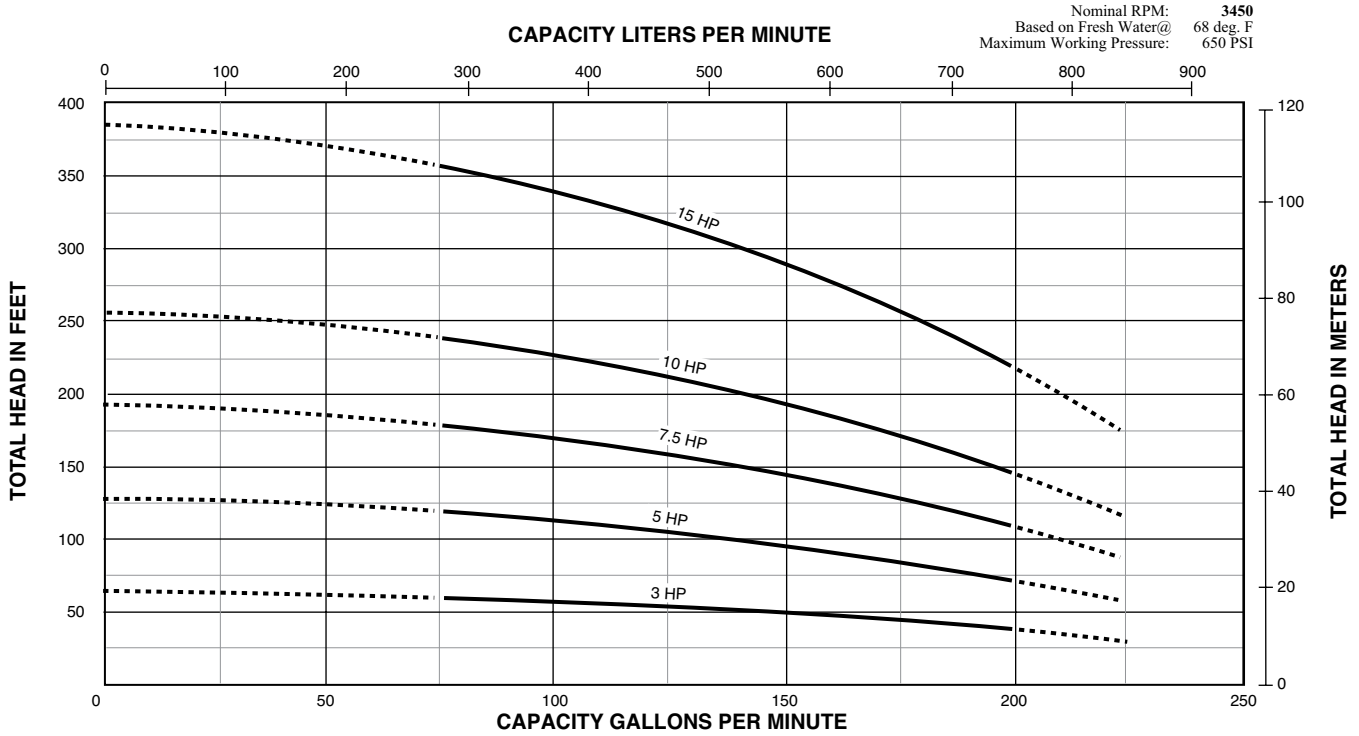

BERKELEY® 6TS Series

70, 115, 140, 155, 230 and 300 GPM

PUMP PERFORMANCE – 6TS-155 (3 – 15 HP)