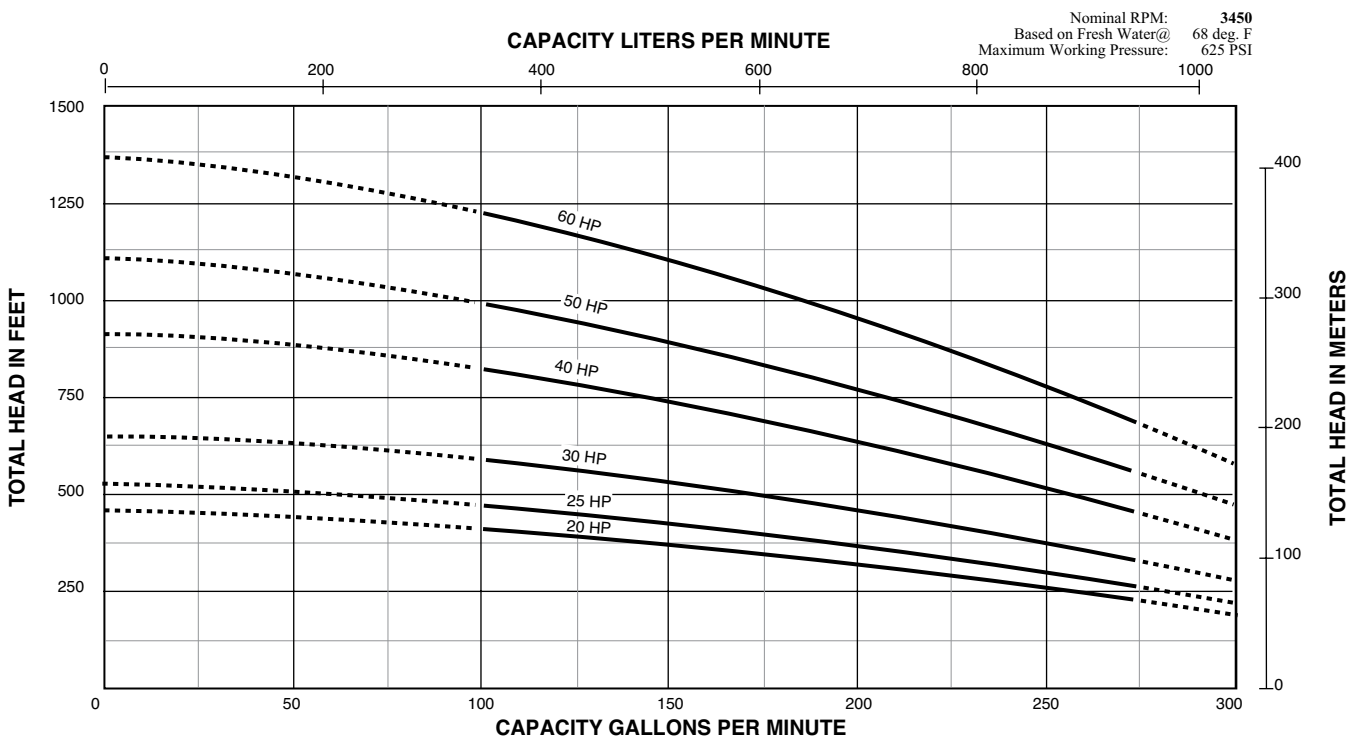

PUMP PERFORMANCE – 6TS-155 (3 – 15 HP)

PUMP PERFORMANCE – 6TS-155 (20 – 60 HP)

BERKELEY® 6TS Series

70, 115, 140, 155, 230 and 300 GPM

PUMP PERFORMANCE – 6TS-230 (5 – 15 HP)

PUMP PERFORMANCE – 6TS-230 (20 – 60 HP)