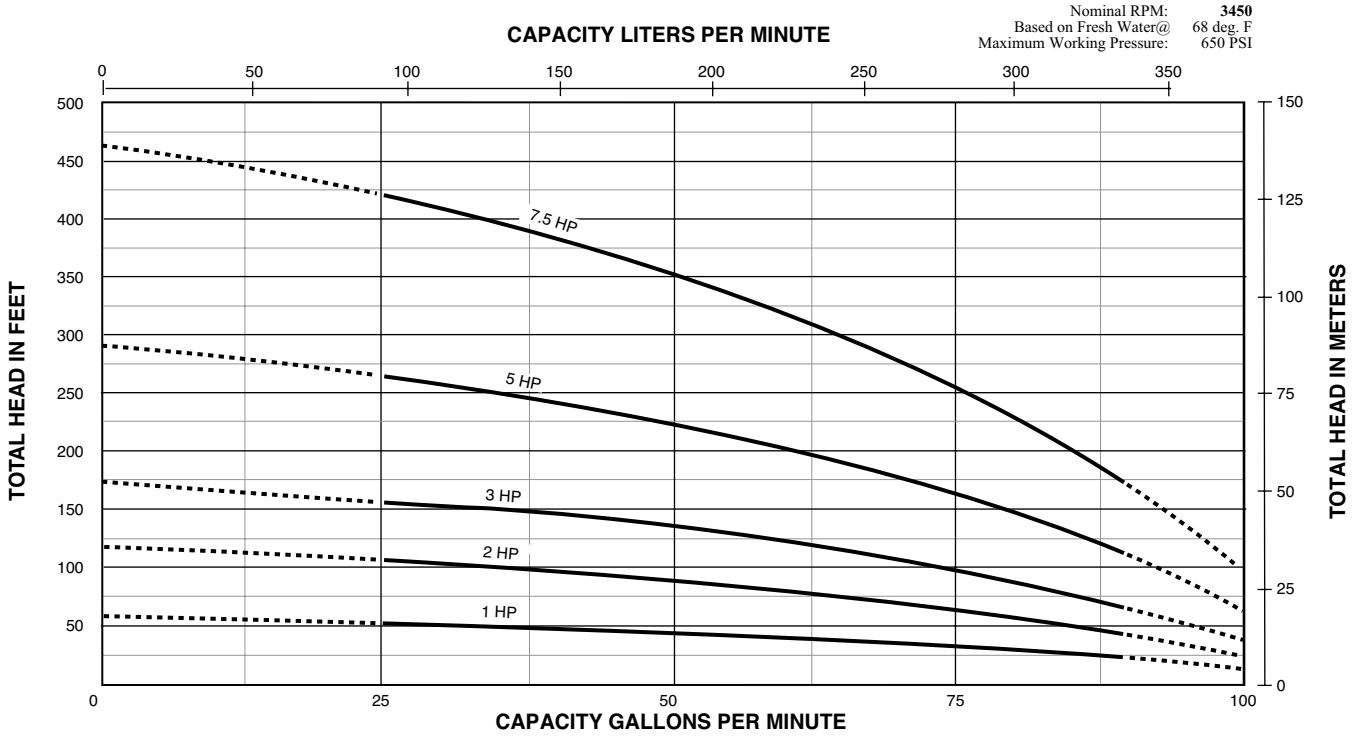

BERKELEY® 6TS Series

70, 115, 140, 155, 230 and 300 GPM

PUMP PERFORMANCE – 6TS-70 (1 – 7.5 HP)