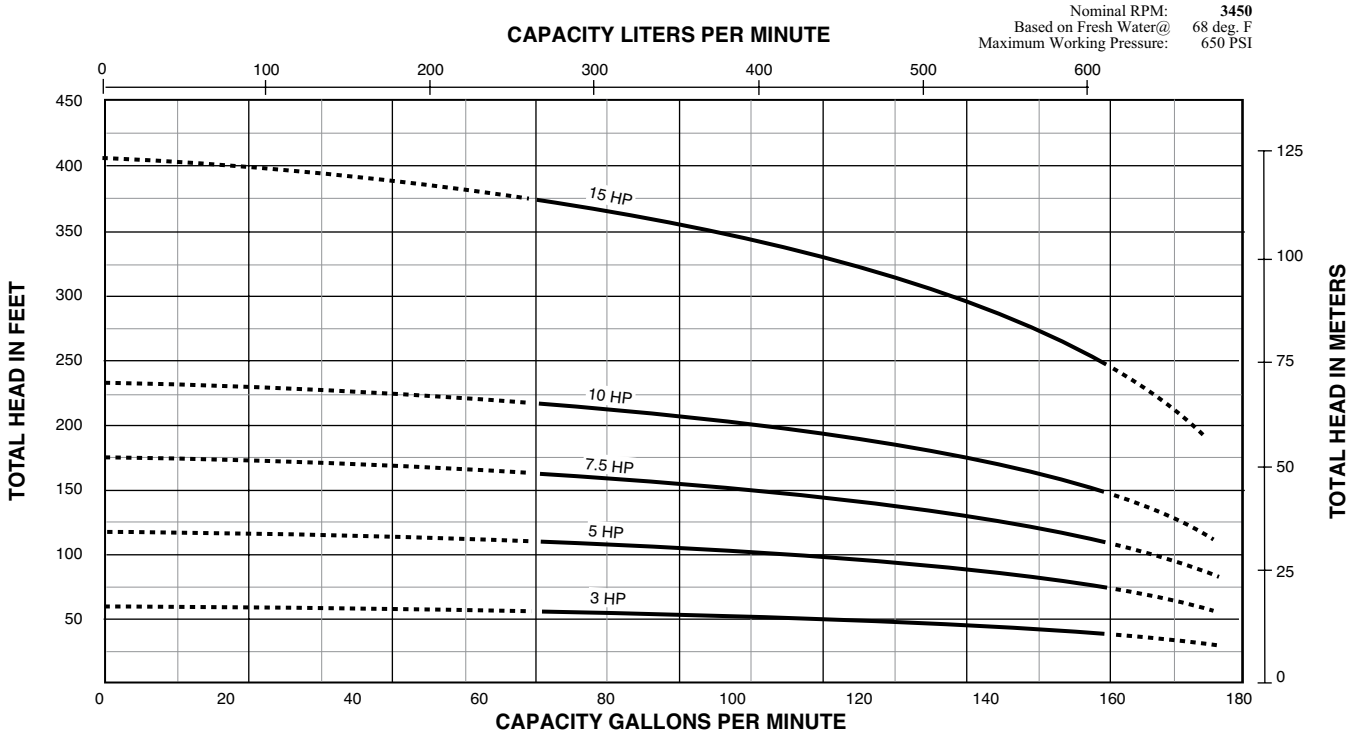

BERKELEY® 6TS Series

70, 115, 140, 155, 230 and 300 GPM

PUMP PERFORMANCE – 6TS-140 (3 – 15 HP)