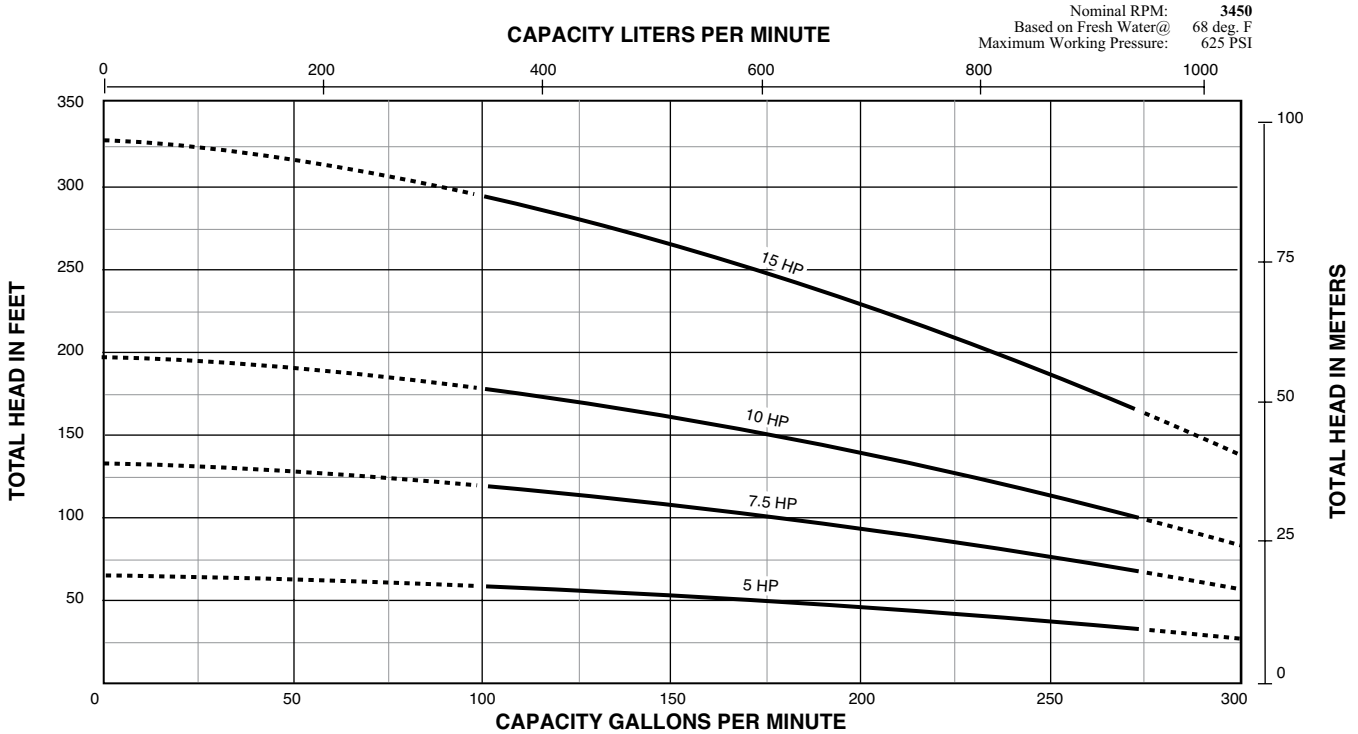

PUMP PERFORMANCE – 6TS-155 (3 – 15 HP)

PUMP PERFORMANCE – 6TS-155 (20 – 60 HP)

BERKELEY® 6TS Series

70, 115, 140, 155, 230 and 300 GPM

PUMP PERFORMANCE – 6TS-230 (5 – 15 HP)

PUMP PERFORMANCE – 6TS-230 (20 – 60 HP)