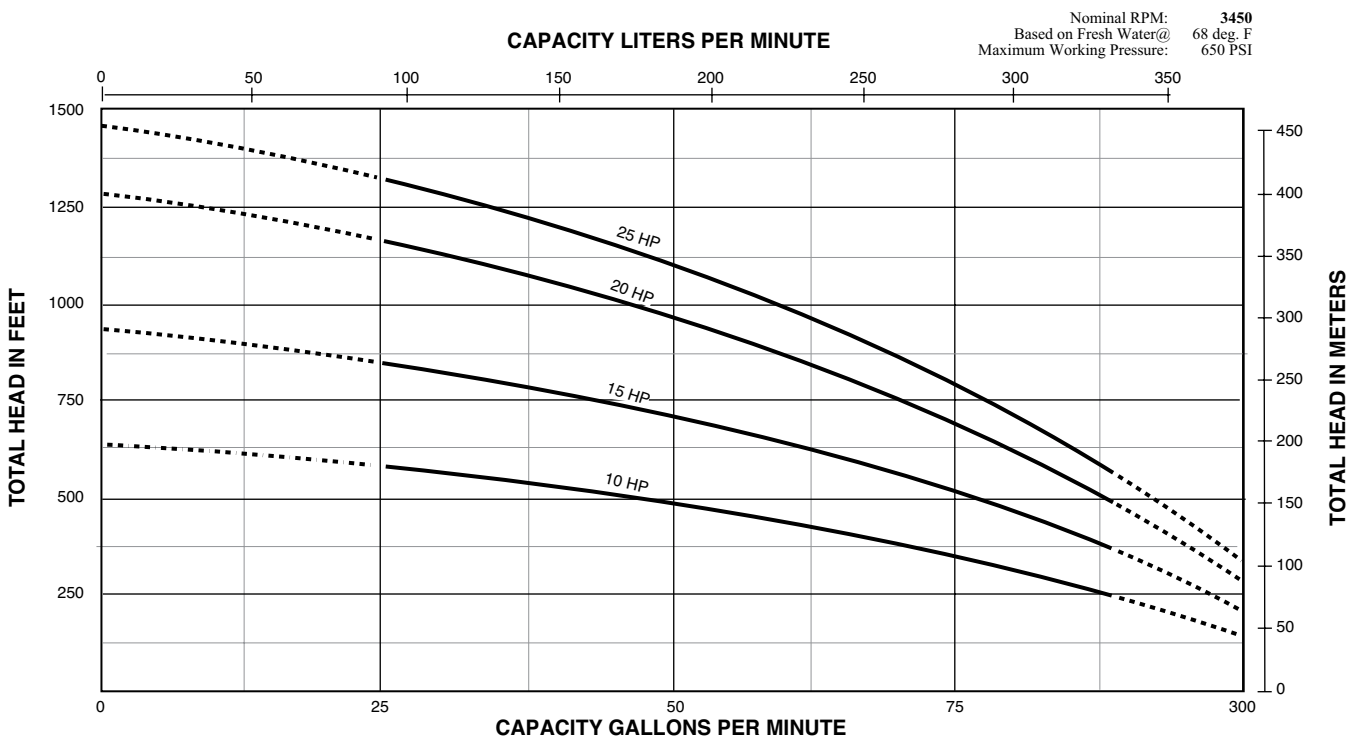

PUMP PERFORMANCE – 6TS-70 (10 – 25 HP)