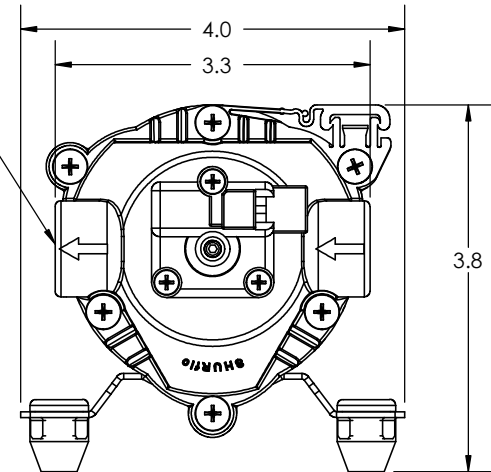

4 X 0.19 Dia.
Mtg. Holes

2 X 3/8 NPT
Ports

Installation Drawing 34R

Wiring Removed For Clarity