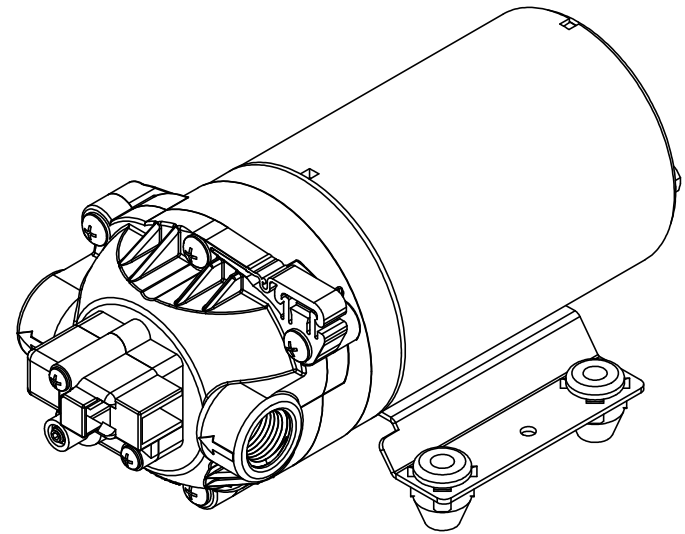

4 X 0.19 Dia.
Mtg. Holes

2 X 3/8 NPT
Ports

Installation Drawing 34R

Wiring Removed For Clarity