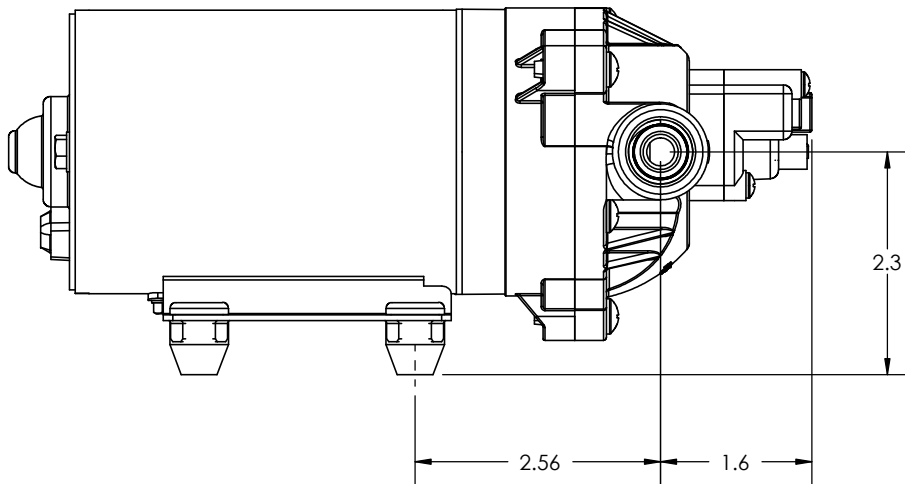

4 X 0.19 Dia.
Mtg. Holes

2 X 3/8 NPT
Ports

Installation Drawing 34R

Wiring Removed For Clarity