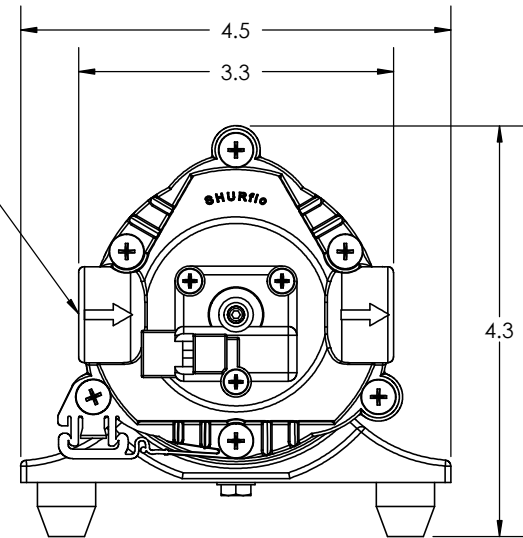

2 X 3/8 NPT Ports

# Installation Drawing 36

Wiring Removed For Clarity