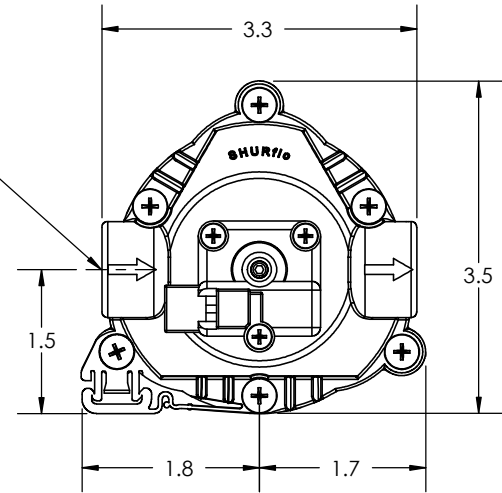

2 X 3/8 NPT
Ports

2 X 0.173 Dia.
Mtg. Holes