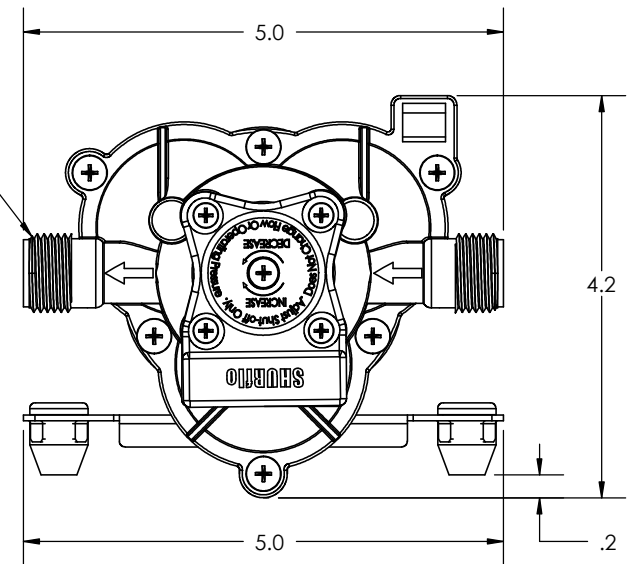

2 X 1/2-14 NPSM Ports

Installation Drawing 57R

Wiring Removed For Clarity