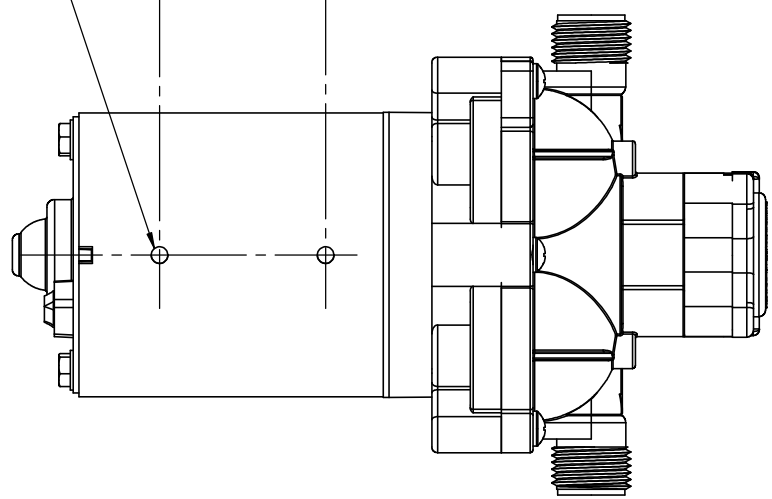

2 X 1/2-14
NPSM Ports

2 X 0.173 Dia.
Mtg. Holes

Installation Drawing 56