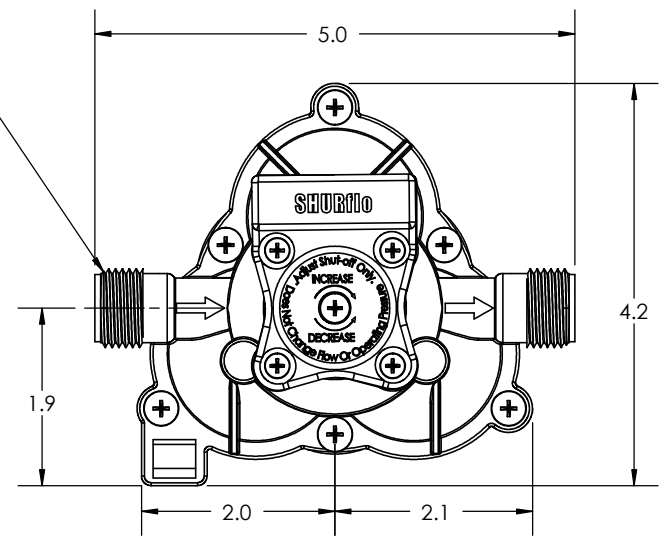

2 X 1/2-14
NPSM Ports

2 X 0.173 Dia.
Mtg. Holes

Installation Drawing 56