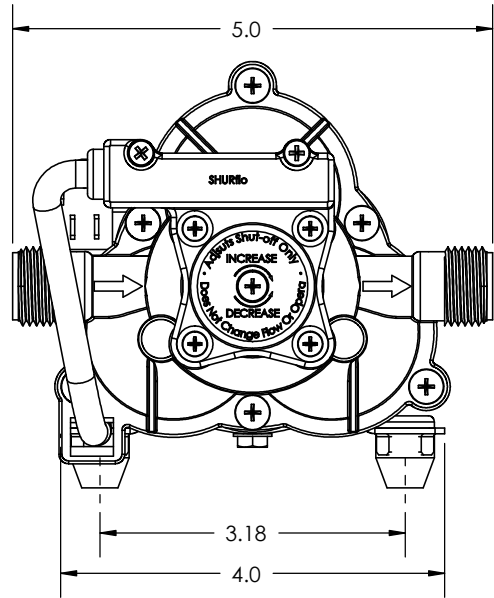

2 X 1/2-14
NPSM Ports

4 X 0.19 Dia.
Mtg. Holes

Installation Drawing 59C