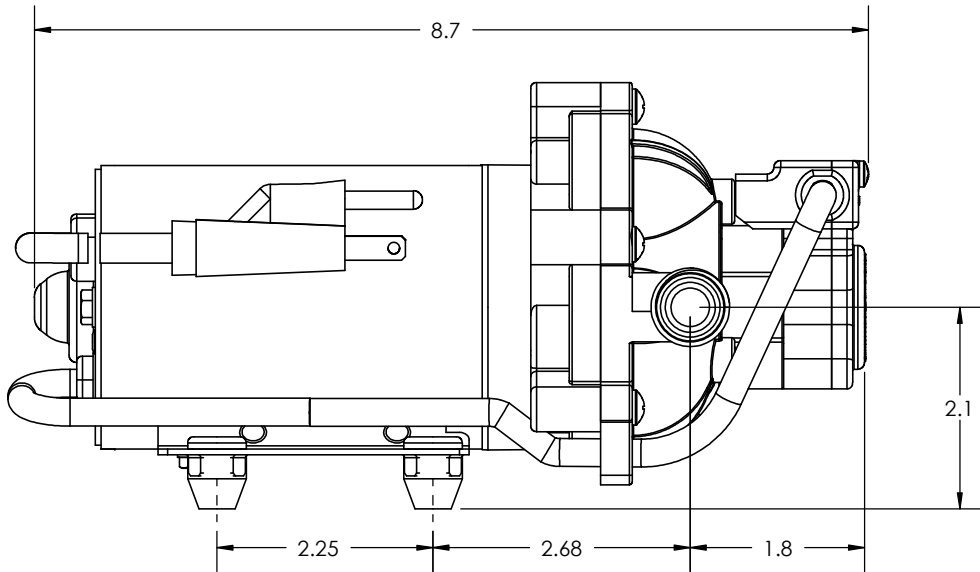

2 X 1/2-14
NPSM Ports

4 X 0.19 Dia.
Mtg. Holes

Installation Drawing 59C