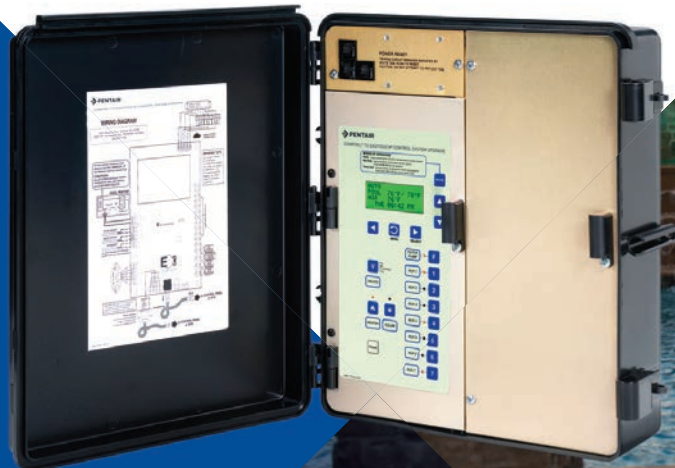

EASYTOUCH® CONTROLLER

UPGRADE FOR COMPOOL® POOL AND SPA CONTROL SYSTEMS

Upgrade your Compool Pool and Spa Control System and make your old pool technology new again.

Now that you've experienced the push-button ease of a Compool system, you're ready for the next generation in pool and spa convenience: a one-step upgrade to today's EasyTouch Control System.

Our EasyTouch Controller upgrade makes running your pool, spa, or pool and spa combination even more carefree. With up to eight accessory functions, you can put enhanced features like landscape lights, waterfalls and fountains on a schedule, saving you hassles and precious dollars.

PENTAIR.COM

EASYTOUCH® CONTROLLER

More control.
Greater convenience.

You can control all functions with easy, one-button access from the EasyTouch System Load Center. For even greater convenience, add a wired or wireless remote. Beyond basic equipment control, the EasyTouch System lets you program your equipment for optimum efficiency.