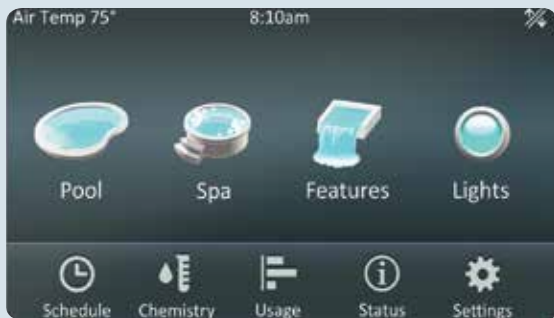

INTELLICENTER®

CONTROL SYSTEM FOR POOL AND SPA

Paradise has never been more portable.

EVERYTHING NEEDED FOR EFFORTLESS POOL AND SPA CONTROL

from up close or around the world.

Wherever you are, the IntelliCenter® Control System for Pool and Spa makes it easier and more intuitive than ever to control your pool. Use your familiar iOS® or Android® mobile devices from anywhere in the world. The IntelliCenter features new color touchscreen interfaces at the equipment pad, as well as via an optional indoor control panel and/or optional wireless poolside remote. Its razor-sharp screen clarity and step-by-step instructions make operation a cinch.

COLOR TOUCHSCREEN INTERFACE

Scheduling and operation are easy with the color touchscreen interface. It displays intuitive instructions in beautifully clear text and rich colors.

EASY REMOTE CONTROL OR REMOTE ACCESS

The IntelliCenter Control System for Pool and Spa has built-in connectivity for iOS and Android mobile digital devices. It also allows control from an Apple Watch® wrist-wearable device. Want to turn on heating for a warm, relaxing soak before you arrive? The IntelliCenter makes it easy. It can even provide real-time alerts when an issue requires attention.

- **IntelliCenter wireless remote with color touchscreen**

- Controls the same features as the indoor control panel via water-resistant wireless remote

- **Four-function, spa-side remote**

- Controls any four items like spa jets or lights