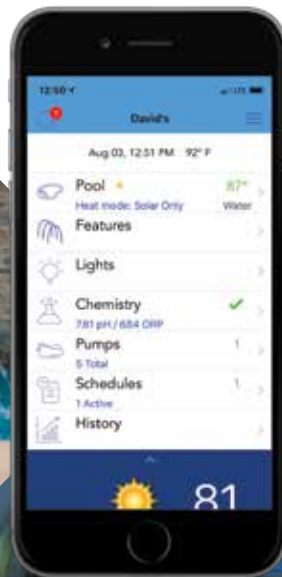

INTELLICENTER®

CONTROL SYSTEM FOR POOL AND SPA

Paradise has never been more portable.

EVERYTHING NEEDED FOR EFFORTLESS POOL AND SPA CONTROL

from up close or around the world.

Wherever you are, the IntelliCenter® Control System for Pool and Spa makes it easier and more intuitive than ever to control your pool. Use your familiar iOS® or Android® mobile devices from anywhere in the world. The IntelliCenter features new color touchscreen interfaces at the equipment pad, as well as via an optional indoor control panel and/or optional wireless poolside remote. Its razor-sharp screen clarity and step-by-step instructions make operation a cinch.

COLOR TOUCHSCREEN INTERFACE

Scheduling and operation are easy with the color touchscreen interface. It displays intuitive instructions in beautifully clear text and rich colors.

EASY REMOTE CONTROL OR REMOTE ACCESS