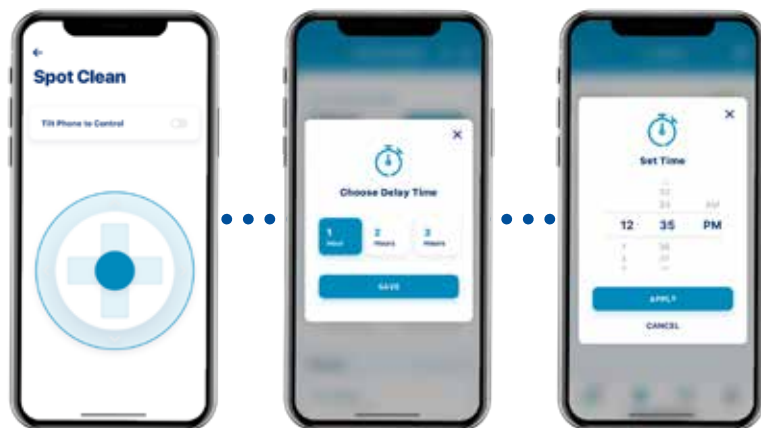

PENTAIR HOME APP

The Pentair Home app gives you command of your home's water—filter to flow, tap to pool, shower to sump pump, it's home water peace of mind.