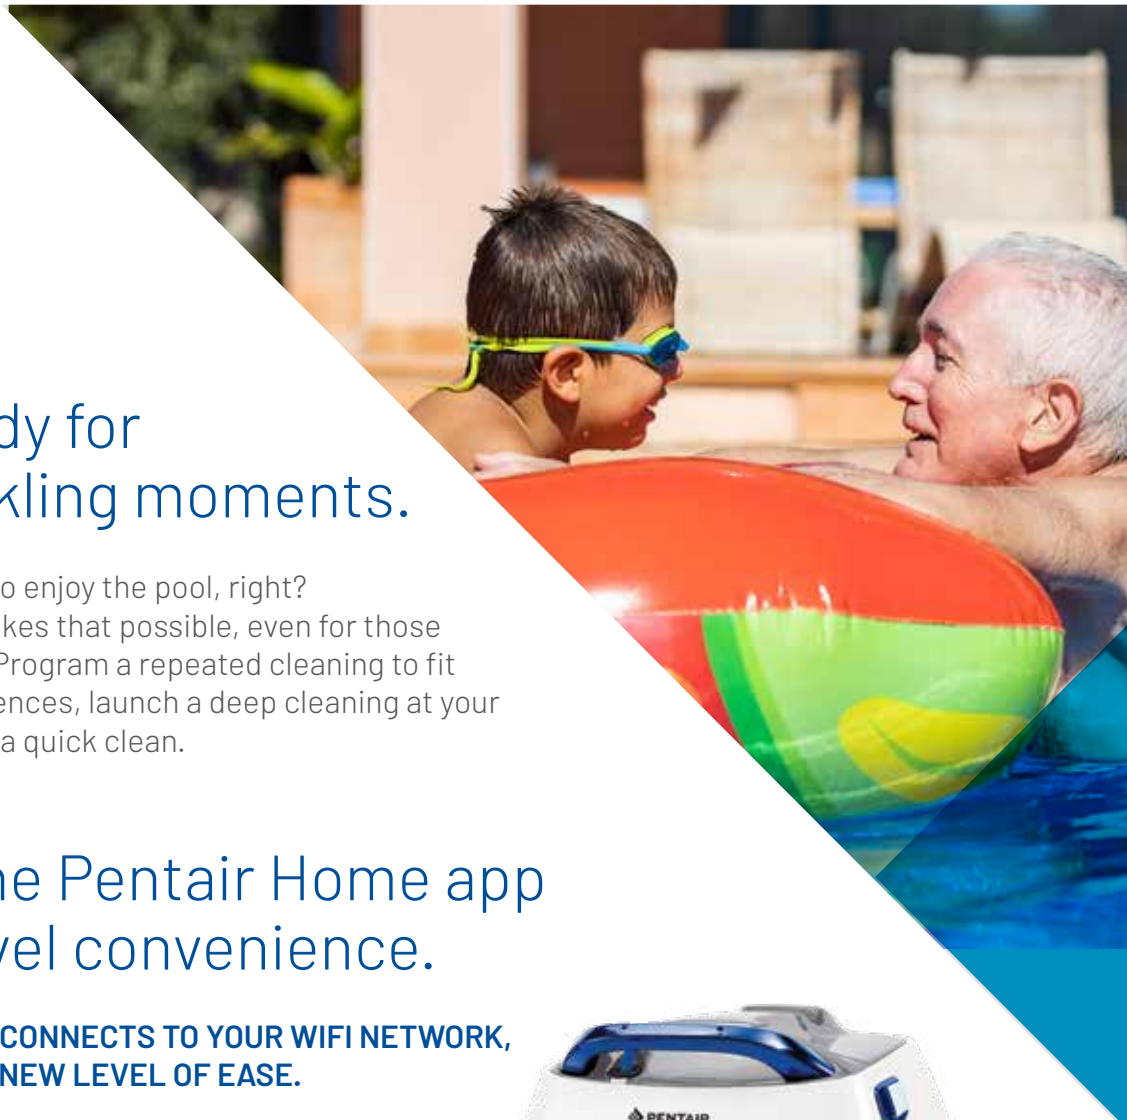

All models use a powerful high-speed front scrubbing action to clean your entire pool, walls and all. That means each Prowler delivers a truly hands-off cleaning experience.

We thought of ease in every way.

Always ready for those sparkling moments.

The point of a pool is to enjoy the pool, right? The Prowler family makes that possible, even for those last-second pop-ins: Program a repeated cleaning to fit your pool-time preferences, launch a deep cleaning at your command or order up a quick clean.