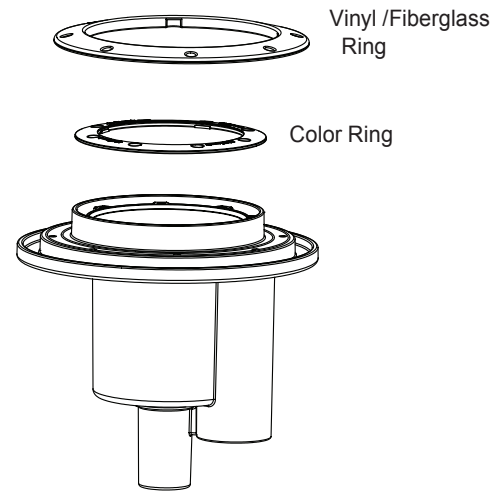

WATER DEPTH									
	2"		4"		6"		8"		10"	
	PLUME HEIGHT									
GPM	Nozzle Diameter									
	1/2"	3/4"	1/2"	3/4"	1/2"	3/4"	1/2"	3/4"	1/2"	3/4"
15		20"	42"	11"	28"	8"	14"	6"	12"	4"
20		32"		18"		12"	24"	8"	16"	8"
25				26"		18"		12"	23"	10"
30						25"		16"		14"
35								24"		18"
40								30"		22"
45										26"

Note: Plume height may vary.

CALIFORNIA PROPOSITION 65 WARNING
⚠️ **WARNING:** Cancer and Reproductive Harm.
⚠️ **AVERTISSEMENT:** Peut Causer le Cancer et des Dommages au Système Reproducteur.
⚠️ **ADVERTENCIA:** Cáncer y Daño Reproductivo.
www.p65warnings.ca.gov P1820174A

All Pentair UL Listed underwater lights are certified for use in fresh water with up to 6,000 ppm salinity.

SEE PAGE 511 FOR REPLACEMENT PARTS