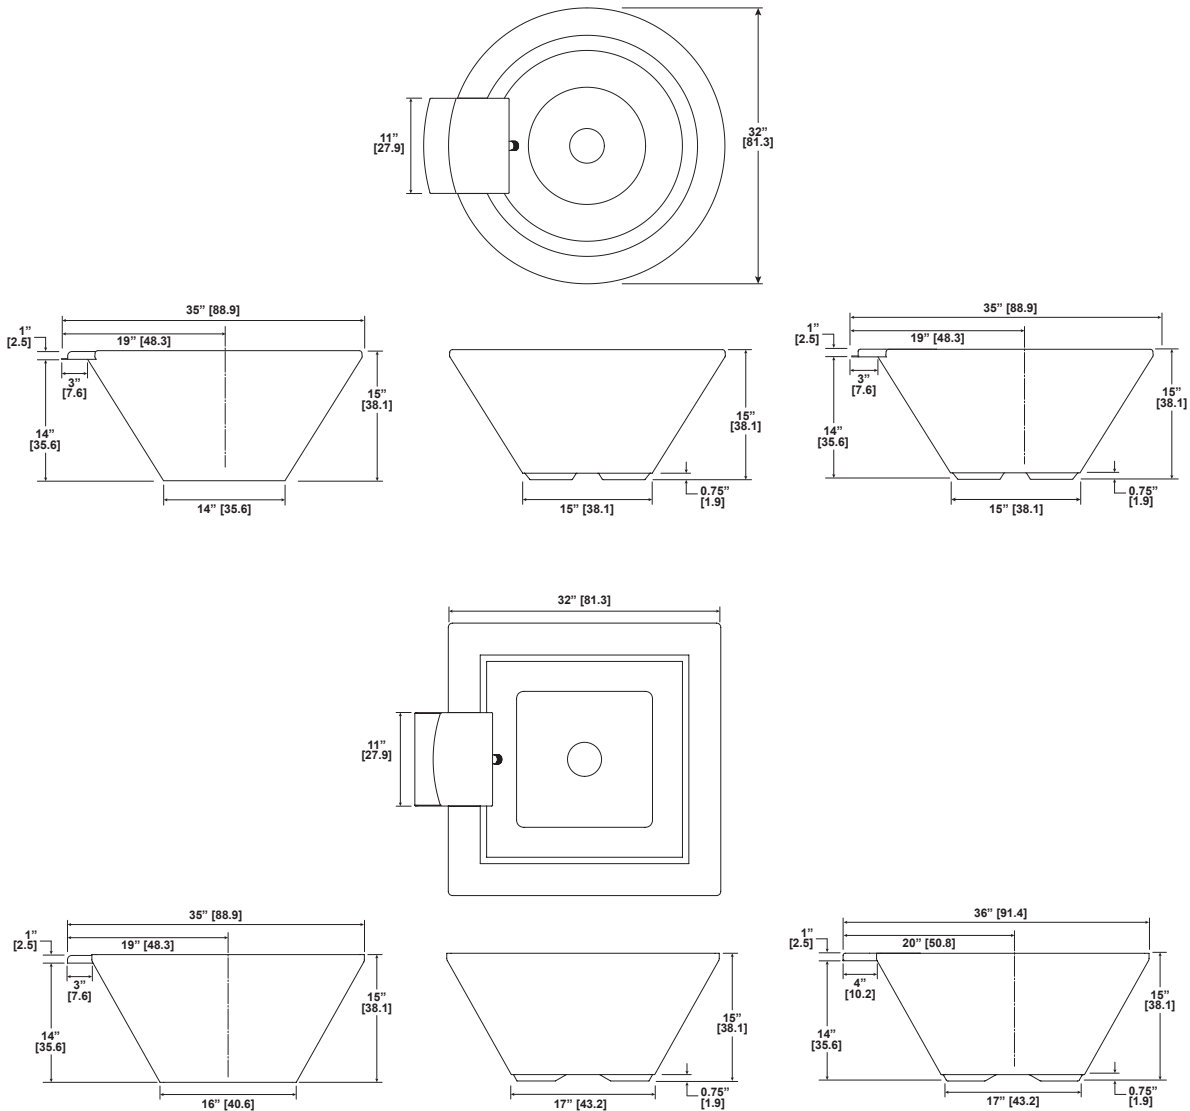

Dimensions and Performance

SEE PAGE 511 FOR REPLACEMENT PARTS

MAGICSTREAM® LAMINAR

MagicStream Laminar

TRADEGRADE

Featured Highlights

- Microprocessor-controlled LED light source has the ability to synchronize with the IntelliBrite® 5G LED Pool Lighting for dynamic and synchronized colored light shows.
- Provides five brilliant fixed colors, seven dazzling light shows.
- Nighttime lighting effects include the ability to hold on a steady color or scroll through a range of available colors.
- Installation is made flush to your deck or other surface; no unsightly edges.
- Laminar deck lids are available in tan, black, and gray.
- The technical principal behind MagicStream Laminars is to reduce turbulence and air bubbles from the water before projecting it through a finely-machined nozzle. The laminar water flow is very non-turbulent, so it keeps its surface tension and flows through the air in a smooth, clean, unbroken stream, instead of spraying apart into droplets.
- Low voltage operation of 12 VAC/16W.
- Low flow requirements allow for multiple units per pool.
- The perfect complement to IntelliBrite 5G LED Pool Lighting and IntelliBrite® Architectural Series lighting for dynamic and synchronized colored light shows.