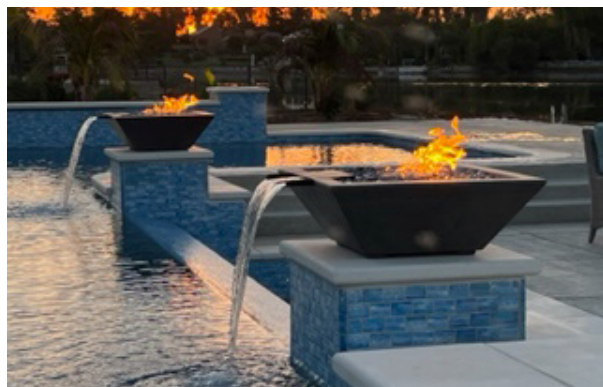

WATER FEATURES

MAGICFLAME®

FIRE AND WATER BOWL

MagicFlame Fire and Water Bowl

Dazzle a backyard oasis with the flickering of flames or relax to the soothing sounds of falling water with MagicFlame Fire and Water Bowls. With five vibrant color options to match most poolside decors, they're the perfect addition to make the pool experience a step away from paradise. Made with glass fiber reinforced concrete, MagicFlame Fire and Water Bowls can add warmth to pool ambiances and activate the swimming senses for years to come.