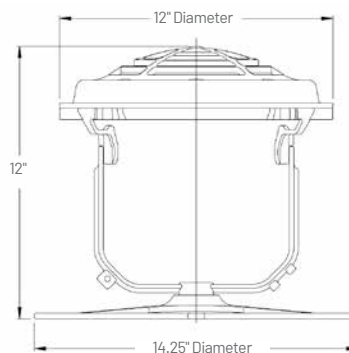

Base and yoke-mount rotate 360° and pivot 180°.

Integrated bonding lug

For electrical safety.

Niche installation option available

UL Listed with Pentair lights only

Large fixture

For use with IntelliBrite 5g Pool Lights listed for fountain use.

Small fixture

For use with IntelliBrite 5g Spa Lights and SpaBrite® Lights listed for fountain use.

NICHE MOUNT KITS

Large lights—Part No. 560002

Small lights—Part No. 560003

Light and niche sold separately.