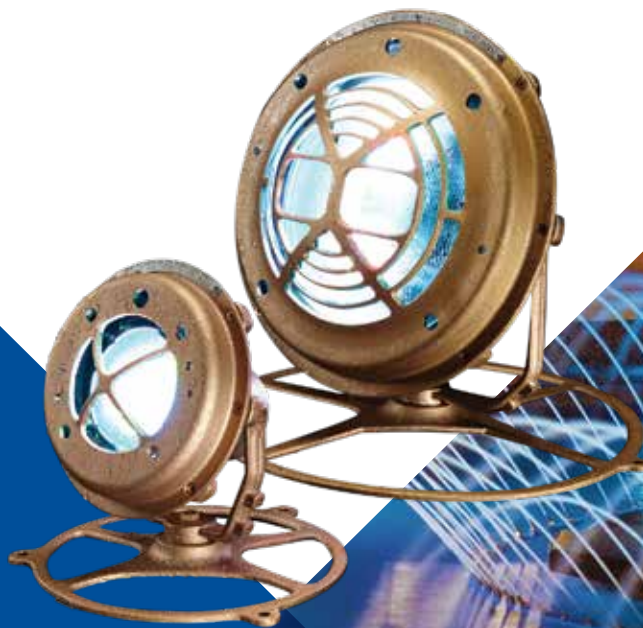

FOUNTAIN FIXTURES

FOR DECORATIVE FOUNTAINS

Bring fountains to life with brilliant white or dazzling color.

When combined with IntelliBrite® 5g LED Pool and Spa Lights, these fixtures will bathe fountains in a constantly changing spectrum of color. Both large and small fixtures are designed for easy installation; just assemble the cradle assembly, drop in the light and install the rock guard.

FOUNTAIN FIXTURES

Bathe fountains with brilliant white or a spectrum of color.

IntelliBrite® 5g LED Pool and Spa Lights allow you to highlight your fountain in a custom color or slowly roll through the entire color spectrum.

KEY FEATURES

Simple design

Minimal parts for quick and easy assembly: rock guard, lighting support ring, yoke and base.

Sturdy construction

Cast-bronze construction with attractive bronze finish.

360° rotation

Base and yoke-mount rotate 360° and pivot 180°.

Integrated bonding lug

For electrical safety.

Niche installation option available

UL Listed with Pentair lights only

Large fixture

For use with IntelliBrite 5g Pool Lights listed for fountain use.