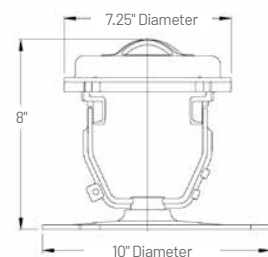

Fountain Fixture for small lights
Part No. 560001
(Light sold separately)

400 Regency Forest Dr | Cary, NC 27518 | United States | 800.831.7133 | pentair.com

All indicated Pentair trademarks and logos are property of Pentair. Third party registered and unregistered trademarks and logos are the property of their respective owners.

©2022 Pentair. All rights reserved. Pentair.com

P1-536 05/2022