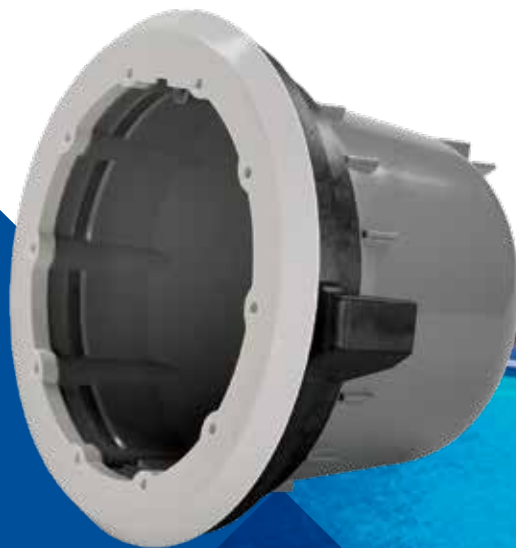

## VINYL POOL LIGHTING NICHE

Easy to install and totally dependable.

The QuickNiche vinyl liner niche is a product that really lives up to its name. This simple yet revolutionary back-up design mounts and seals like a vinyl inlet fitting—fast, secure and leak-proof. In fact, the QuickNiche vinyl liner niche is so easy to install that it only takes one person.

### Simple, fast and secure.

Nothing could be simpler. This three-piece design allows for faster and easier installation by one person. Just place the niche in the pool wall, thread the back-up ring into place, attach the sealing ring and installation is complete! The rubber gasket overmolded on the seal ring provides a leak-proof seal.