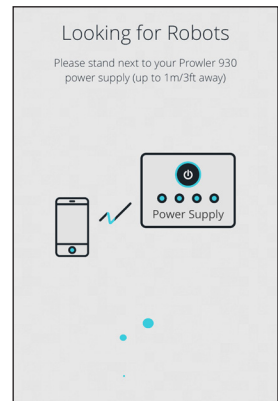

Your Prowler® 930 Robotic Inground Pool Cleaner contains a *Bluetooth*® Wireless Technology receiver that allows the cleaner to communicate with most smartphones.

The following guide provides instructions on how to pair the cleaner with a compatible smartphone, as well as how to use the Manual Drive function.

For further instructions regarding the operation and maintenance of the Prowler 930, refer to the Installation and User's Guide provided with the cleaner. A link to this guide can be found on the Links and Info screen within this app.

Downloading the Prowler 930 Mobile App

The Prowler 930 Mobile App can be found in most smartphone app stores by searching the keywords, "Prowler 930" or "Kreepy Krauly".

Pairing Your Smartphone to the Cleaner

To successfully pair your smartphone to a Prowler 930 cleaner, the smartphone must be broadcasting a *Bluetooth* connection signal. Ensure *Bluetooth* capability is enabled before attempting to pair with the cleaner.

1. The first time the Prowler 930 Mobile App is opened on a mobile device, the app will begin to search for a Prowler 930 cleaner to pair with.

The smartphone must be within 3 feet (1 m.) of the cleaner's power supply to successfully pair with the cleaner.