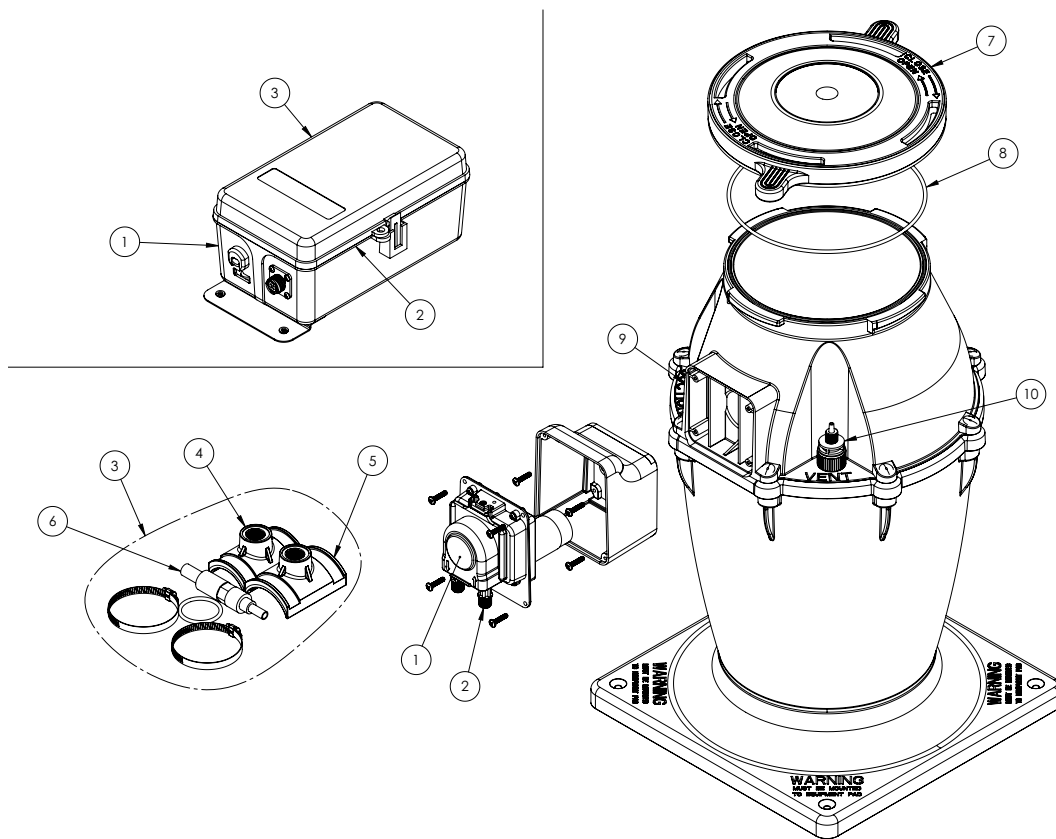

INTELLIPH® CONTROLLER REPLACEMENT PARTS

Item	Part No.	Description
INTELLIPH CONTROLLER REPLACEMENT PARTS		
1	522711	IntellipH Controller Unit
2	521513	Faceplate and PCBA
3	521516	Door for Controller
REPLACEMENT CHEMICAL CONTAINER		
522712	IntellipH Container	
CHEMICAL CONTAINER REPLACEMENT PARTS		
522384	1/4" Black Tubing for Chemical Injection with Labels, 20 Ft.	
522446	1/4" Black Tubing for Chemical Injection with Labels, 100 Ft.	
1	522386	Repair Kit for Tank Mounted Pump
2	522480	Pump Tubes for Tank Mounted Pump, 2 Pk.

Item	Part No.	Description
CHEMICAL CONTAINER REPLACEMENT PARTS CONT'D.		
3	521895	Kit IPH RPLC ACC Bag (Includes ball, spring, saddle clamp parts)
4	521511	Saddle Clamp for 1- 1/2" Pipe (Requires Check Valve)
5	521512	Saddle clamp for 2" Pipe (Requires Check Valve)
6	522513Z	Injection Check Valve
7	521505	Lid for Acid Container
8	521507	O-Ring for Container Lid, 5-Pk.
9	521508	Suction Fitting, Black
10	521509	Vent Fitting, Grey
	521514	Stenner Pumphead for IntellipH
	521515	Upgrade Kit for IntellipH Stenner Pump Head Mtr Assy