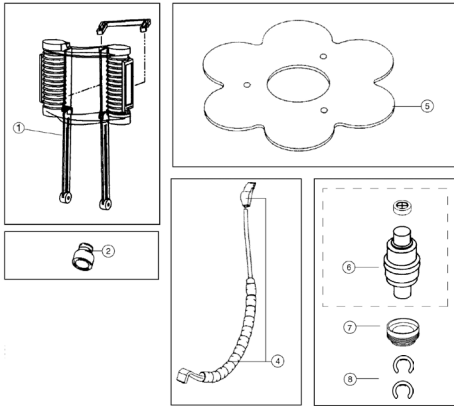

KREEPY KRAULY® 1993 AND EARLIER MODELS

CLEANER REPLACEMENT PARTS

Item	Part No.	Description
KREEPY KRAULY 1993 AND EARLIER MODELS REPLACEMENT PARTS		
1	K12610	Dive Float with Arms and Float Restrictor
2	K12345	Swivel (Straight Barrel)
4	K121400	Roller Bumper "D" with End Clip
5	K12866	Flower Seal
6	K12004	Automatic Regulator Valve (white) and cap
7	K12079	Threaded Compression Adapter
8	K12054	Hose Weight Blue

Blue & White Color, Serial Number **91B3920** and Lower.

These parts are NOT Interchangeable with the 1994 and current models of Kreepy Krauly.

Item	Part No.	Description
KREEPY KRAULY HOSE & ACCESSORIES 1993 AND EARLIER MODELS REPLACEMENT PARTS		
1	K12140	Wing (set)
2	K12885	Pleated Seal (Not interchangeable with 1994-2009 models)
4	K12185	Wing Hinge (set)
NOT SHOWN		
	K21120	Replacement White Hose (20 pack)
	K21241	4 in. White Female/Female Hose Section

Blue & White Color, Serial Number **91B3920** and Lower.