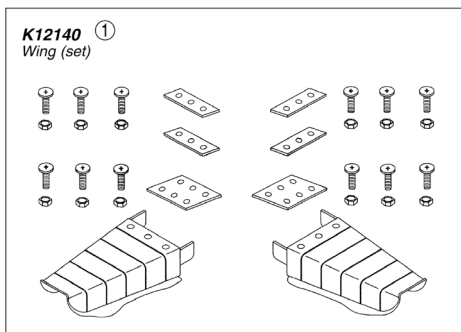

KREEPY KRAULY® 1993 AND EARLIER MODELS

CLEANER REPLACEMENT PARTS

Item	Part No.	Description
KREEPY KRAULY 1993 AND EARLIER MODELS REPLACEMENT PARTS		
1	K12610	Dive Float with Arms and Float Restrictor
2	K12345	Swivel (Straight Barrel)
4	K121400	Roller Bumper "D" with End Clip
5	K12866	Flower Seal
6	K12004	Automatic Regulator Valve (white) and cap
7	K12079	Threaded Compression Adapter
8	K12054	Hose Weight Blue

Blue & White Color, Serial Number **91B3920** and Lower.

These parts are NOT Interchangeable with the 1994 and current models of Kreepy Krauly.

Item	Part No.	Description
KREEPY KRAULY HOSE & ACCESSORIES 1993 AND EARLIER MODELS REPLACEMENT PARTS		
1	K12140	Wing (set)
2	K12885	Pleated Seal (Not interchangeable with 1994-2009 models)
4	K12185	Wing Hinge (set)
NOT SHOWN		
	K21120	Replacement White Hose (20 pack)
	K21241	4 in. White Female/Female Hose Section

Blue & White Color, Serial Number **91B3920** and Lower.