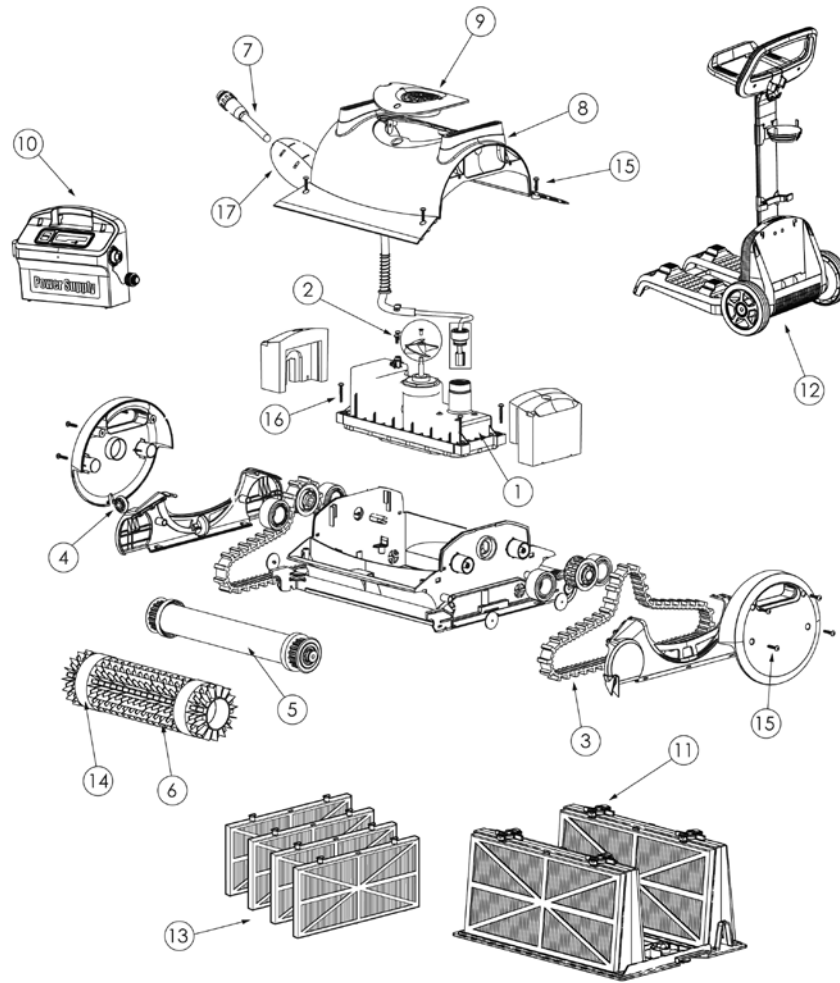

KREEPY KRAULY® PROWLER® 820

CLEANER REPLACEMENT PARTS

Item	Part No.	Description
PROWLER 820 REPLACEMENT PARTS		
1	360132	Motor - 820
2	360131	Impeller - 820/830
3	360133	Timing track
4	360134	Side wheel - 820
5	360135	Wheel tube - 820/830
6	360136	Brush - 820/830
7	360137	Cable - 820/830
8	360138	Case - 820
9	360139	Impeller cover
10	360125	Power supply - 820
11	360140	Cartridge assembly - 820/830
12	360141	Caddy

Item	Part No.	Description
13	360123	Spring filter -820/830
14	360142	Climbing ring (4) - 820/830
15	360143	Small screw - 820/830
16	360144	Large screw - 820/830
17	360150	Float Kit - 820
NOT SHOWN		
	360124	Cartridge Filter Kit - 820/830
	360148	Wonder Brush Kit (for slick pool surfaces) - 820/830