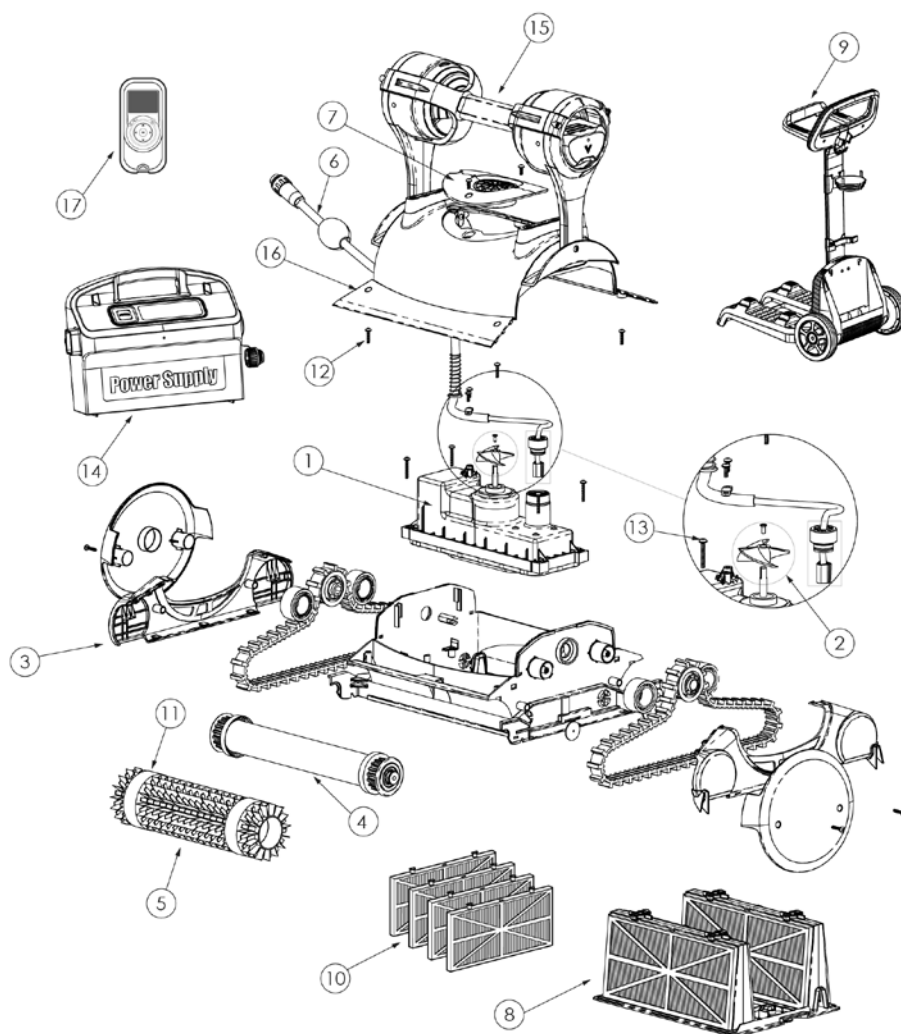

## CLEANER REPLACEMENT PARTS

| Item                                 | Part No. | Description                  |
|--------------------------------------|----------|------------------------------|
| <b>PROWLER 830 REPLACEMENT PARTS</b> |          |                              |
| 1                                    | 360147   | Motor - 830                  |
| 2                                    | 360131   | Impeller - 820/830           |
| 3                                    | 360133   | Timing track - 820/830       |
| 4                                    | 360135   | Wheel tube - 820/830         |
| 5                                    | 360136   | Brush - 820/830              |
| 6                                    | 360137   | Cable - 820/830              |
| 7                                    | 360139   | Prowler impeller cover       |
| 8                                    | 360140   | Cartridge assembly - 820/830 |
| 9                                    | 360141   | Caddy/Cart                   |
| 10                                   | 360123   | Spring filter - 820/830      |
| 11                                   | 360142   | Climbing ring (4) - 820/830  |
| 12                                   | 360143   | Small screw - 820/830        |
| 13                                   | 360144   | Large screw - 820/830        |
| 14                                   | 360126   | Power supply - 830           |