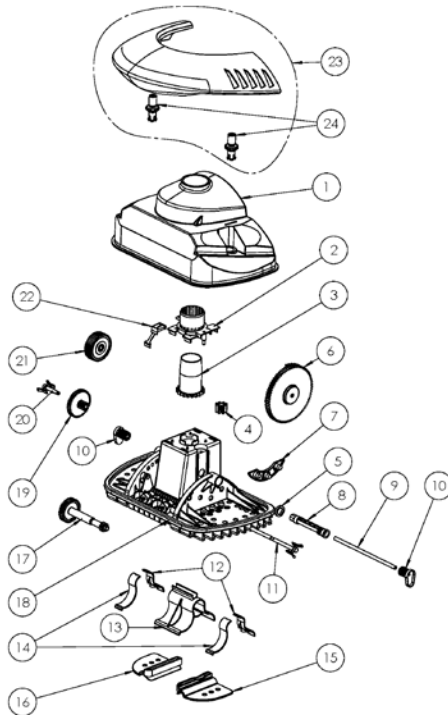

KREEPY KRAULY® SANDSHARK™

CLEANER REPLACEMENT PARTS

CALIFORNIA PROPOSITION 65 WARNING
 ⚠️ **WARNING:** Cancer and Reproductive Harm.
 ⚠️ **AVERTISSEMENT:** Peut Causer le Cancer et des Dommages au Système Reproducteur.
 ⚠️ **ADVERTENCIA:** Cáncer y Daño Reproductivo.
www.p65warnings.ca.gov PH 201714A

Product on page 28.

Item	Part No.	Qty.	Description
STEERING KIT (Incl. Item #'s 2,3,4, 24)			
	GW7910		Steering Kit (Incl. Key Nos. 2, 3, 4 & 22)
2	1		Swivel Housing
3			Swivel
4			Swivel Sprocket
22			Clutch Clip
CLUTCH KIT (Includes Item #'s 5, 8, 21)			
	GW7503		Clutch Kit (Incl. Key Nos. 5, 8 & 21)
5	1		Oscillator Sleeve Bushing
8	1		Oscillator Sleeve
21	1		Clutch Assembly
GEAR KIT (Includes Item #'s 6, 10, 11, 17, 19, 20)			
	GW7504		Gear Kit (Incl. Key Nos. 6, 10, 11, 17, 19 & 20)
6	1		Large steering Drive Assembly
10	2		Shaft Plug
11	1		Long Sprocket Clip
17	1		Drive Shaft assembly
19	1		Center Sprocket
20	1		Short Sprocket Clip
OSCILLATOR KIT (Includes Item #'s 12, 13, 14)			
	GW7912		Oscillator Kit (Incl. Key Nos. 12, 13 & 14)
12	2		Small Sliding Seal
13	1		Oscillator
14	2		Large Sliding Seal
SEAL FLAP KIT (Includes Item #'s 15, 16)			
	GW7913		Seal Flap Kit (Incl. Key Nos. 15 & 16)

Item	Part No.	Qty.	Description
15		1	Right Seal Flap
16		1	Left seal Flap
ACCESSORY KIT			
	GW7901		Accessory Kit (Not shown)
		1	Regulator
		1	Regulator cap
		2	Hose Weight
		1	Flow gage
		1	Reducer Cone
		2	Eyeball Diverter
		1	Vac Port Fitting
SANDSHARK PARTS			
1	GW7903	1	Outer Housing
9	41201-0213	1	Shaft - Stainless Steel
18	41201-0242W	1	Chassis with Pad
23	GW7902	1	Bumper with flex snaps
24	GW7904		Flex Snaps Kit
NOT SHOWN			
	GW7911	1	Short Leader Hose
	GW7907	25	Suction Hose, 1 Meter segment
	41200-0213		Regulator Kit334
	41200-0209		Flow Gauge (yellow)
	GW9015		Reducer Cone (velve)
	K12454		Hose Weight