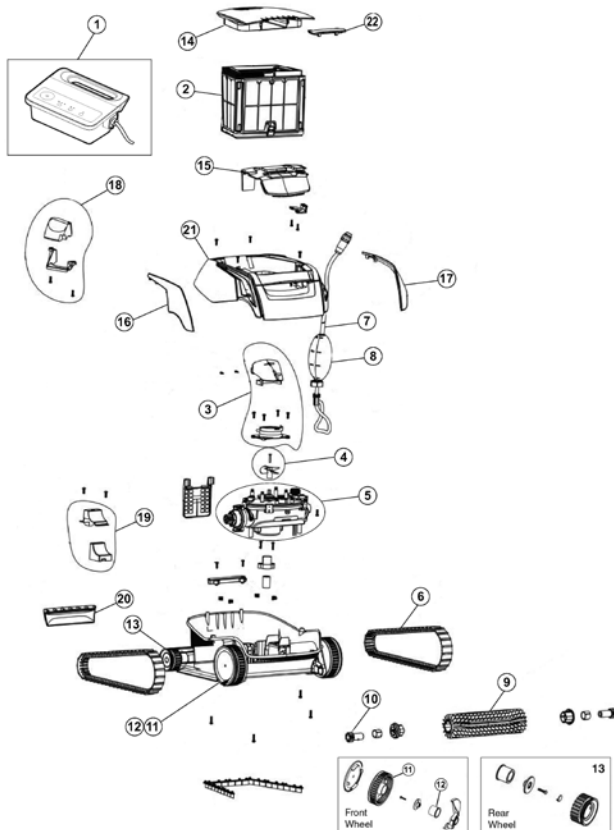

PENTAIR PROWLER® 917

CLEANER REPLACEMENT PARTS

Item	Part No.	Description
PROWLER 917		
1	360400	Power Supply
2	360527	Filter Basket Assembly
3	360339	Impeller Cover
4	360340	Impeller
5	360522	Motor Unit
6	360342	Track
7	360523	Communication Cable
8	360344	Cable Float
9	360345	Active Brush
10	360346	Brush Mounting
11	360347	Front Wheel
12	360388	Front Wheel Bushing
13	360348	Rear Wheel Assembly
14	360349	Filter Cover
15	360350	Intermediate Cover
16	360351	Side Cover, Right
17	360352	Side Cover, Left
18	360354	Internal Top Float and Housing
19	360355	Internal Bottom Float and Housing
20	360356	Front Rubber Cover
21	360524	External Housing
22	360359	Latch
NOT SHOWN		
*	360528	Pleated Filter Screen (Qty. 2)
	360039	Prowler Tester Power Supply
	360518	Prowler 900s Dealer Service Pack