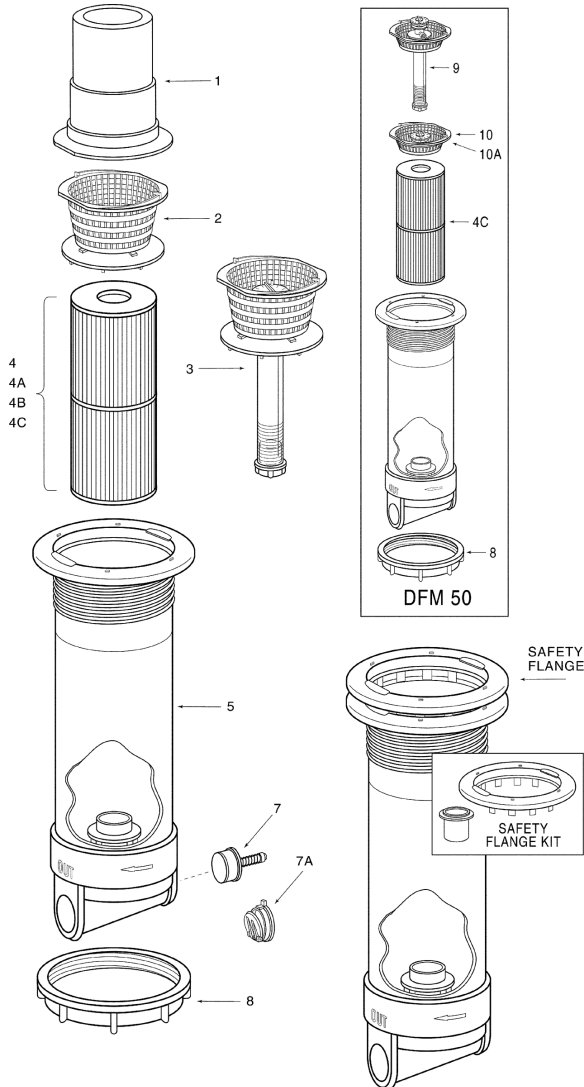

DYNAMIC® FILTER SERIES IV - DFM, DFML

REPLACEMENT PARTS

Item	Part No.	Qty.	Description
DFML 25C, 25, 35, 50 LILY PAD SKIM FILTER			
1	R172660	1	Lily skimmer float assembly
2	R172661	1	Lily basket w/ restrictor assembly
3	R172662	1	Lily chemical dispenser w/ basket and restrictor assembly
4A	R172327	1	Cartridge, 25 sq. ft., 13-1/4
4B	R173431	1	Cartridge, 35 sq. ft., 9-1/4
4C	R173434	1	Cartridge, 50 sq. ft., 13-1/4
5	R172665X	1	Housing only DFML-25 WH compact w/ safety flange
7	R172682	1	2 in. By-pass assembly
8	R172370	1	Bottom locking flange
DFM 50 LOW PROFILE, NO WEIR			
9	R172562	1	Chemical dispenser w/ short basket
10	R22113	1	Basket assembly, short
10A	R172686	Opt	Basket short w/ restrictor assembly