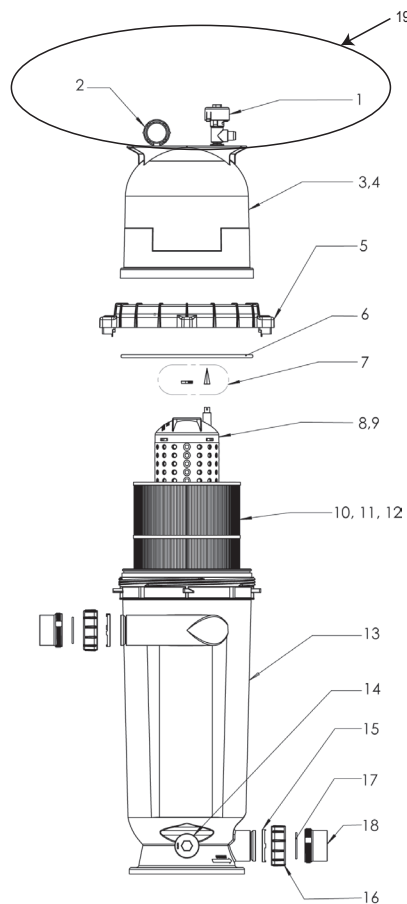

POSI-CLEAR™ RP FILTERS

PXC SERIES REPLACEMENT PARTS

Item	Part No.	Description	US List	Can. List
POSI-CLEAR RP FILTERS				
1	98209800	High flow manual air relief valve	32.84	37.23
2	190058	Pressure gauge	41.13	46.62
3	59053001Z	Lid, 100 sq. ft. filter	153.26	173.74
4	178745Z	Lid, 150, 200 sq. ft. filter	142.89	161.98
5	59052900	Locking ring assembly	94.05	106.62
6	87300400	Body O-ring	9.26	10.50
7	59016200	Air bleed sock kit	12.58	14.26
8	59053700	Center core, 100 sq. ft. filter	130.97	148.47
9	59053800	Center core, 150, 200 sq. ft. filter	200.73	227.55
10	R173215	Cartridge element, 100 sq. ft. filter	138.59	157.11
11	R173216	Cartridge element, 150 sq. ft. filter	182.59	206.98
12	R173217	Cartridge element, 200 sq. ft. filter	227.89	258.34
13	178743Z	Tank bottom	332.11	376.48
14	154712Z	Drain cap assembly	153.57	174.09
15	178732Z	Union nut "C" clip	7.37	8.35
16	U11-200PS	Union nut	10.41	11.80
17	178746Z	Union diamond seal	3.97	4.50
18	178733Z	Union, threaded half	42.19	47.83
19	170097	Air Relief Parts Kits	87.14	98.78