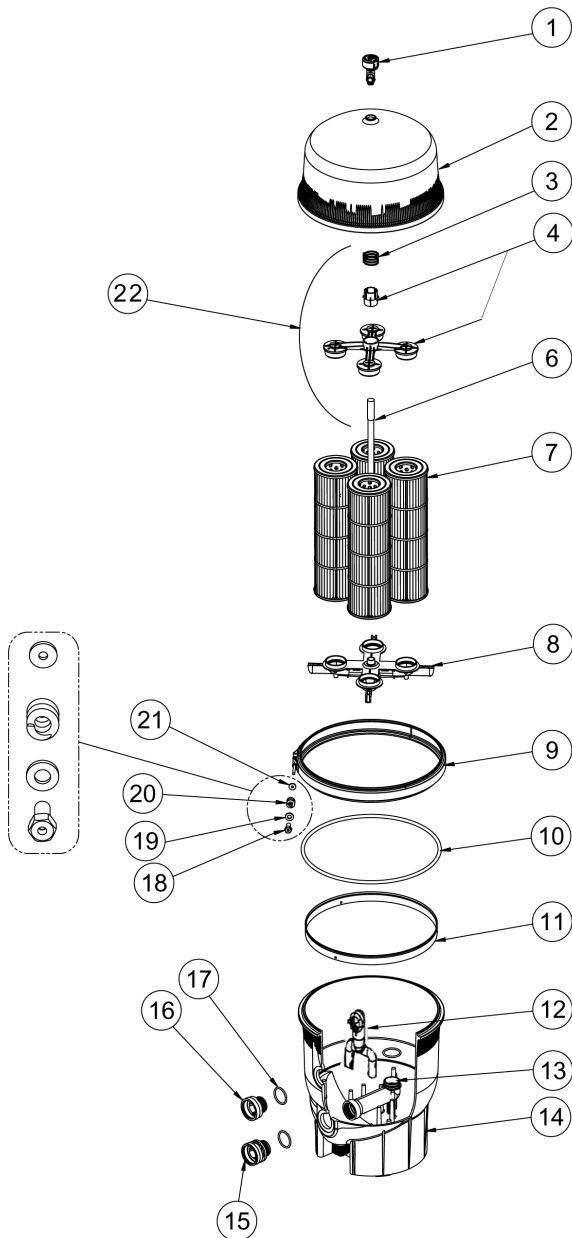

## REPLACEMENT PARTS

Item	Part No.	Description
<b>QUAD D.E. FILTERS</b>		
1	98209800	Assy. Manual air relief valve
2	170024	Lid, Quad 60
2	178581	Lid, Quad 80
2	178582	Lid, Quad 100
3	178616	Spring compression
4	170026	Manifold top with short Adapter
6	170029	Air bleeder assy., Quad 60
6	170028	Air bleeder assy., Quad 80
6	178583	Air bleeder assy., Quad 100
7	178656	Cartridge, Quad 100
7	178655	Cartridge, Quad 80
7	178654	Cartridge, Quad 60
8	170059	Manifold assy. Bottom
9	190003	Kit Clamp Band
10	39010200	O-ring RPM tank clamp
11	195339	Ring back-up - FNS Pls
12	196024S	Divertor Assembly, Retro Kit
13	170036	Pipe outlet - RPM fltr
14	195999	Bottom tank w/ drain plug 7-1/2 in.
15	178575	Bulkhead bottom
16	194801	Bulkhead - 2-3/8-8 butt
17	86006900	O-ring 2-329 bulkhead RPM
18	194997	Nut - Spl
19	195611	Washer - lg id
20	195612	Spring
21	195610	Washer - sm id
22	170026	Top Manifold Assembly
23	354571	O-ring
<b>NOT SHOWN</b>		
	274426	Adapter Kit - 2-1/2 in. x 2 in.
	190030	Drain Plug Assembly
	178711	Parts Bag - includes warranty card, instruction Book, Adapter Kit (270100) and Pressure Gauge (190058)