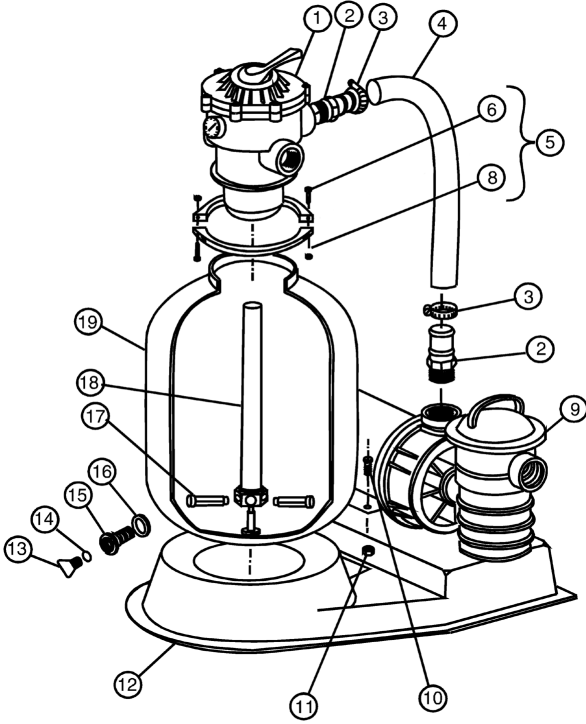

SAND DOLLAR® FILTER SYSTEMS

REPLACEMENT PARTS FOR SYSTEMS MANUFACTURED PRIOR TO 2009

Item	Part No.	Description
4	154895	Hose 30 in. clear/grey spiral, SD 60
5	152165	Clamp assy. - aboveground system ¹
6	152168	Screw #M6 x 1 pan hd. Phillips s/s, 2 req. ¹
8	152167	Nut #M6 s/s, 2 req. 1
9	Dynamo® Pump Page 557	
10	354265	Screw - 1/4 in.-18 hex washer hd., 2 req. ²
11	155109	Nut-T4 prong 5/16 in.-18, req. 2
12	152901	Base assy. ²
13	357161	Plug-drain 1/4 in. NPT wing ⁵
14	192115	O-ring-drain plug (1/16 in. x 1/2 in. i.d.) ⁵
15	150055	Drain Kit ⁴
16	154713	Gasket, sand drain ³
17	155007	Lateral - SD 35, 8 req.
17	152290	Lateral - SD 40 & 60, 8 req.
17	150084	Lateral - SD 35, SD 40 ⁴
17	150085	XLong Lateral SD 60 ⁴
18	155504	Assy.-SD 35 internal piping
18	155062	Assy.-SD 40 internal piping
18	155532	Assy.-SD 60 internal piping
19	145324	Tank w/ internals-SD 35 almond
19	145327	Tank w/ internals-SD 40 almond
19	145330	Tank w/ internals-SD 60 almond
20	272531	HiFlow 1-1/2 in. top valve assy.
NOT SHOWN		
	155151	Hose, 1-1/2 in. x 6 ft., filter/pump to pool
	155005	Hose, 1-1/2 in. x 12 ft., filter/pump to pool
	154712	1-1/2 in. drain cap
	154715	O-Ring for 1-1/2 in. drain cap
	155167	Kit Bag Systems

Item	Part No.	Description
SAND DOLLAR FILTER SYSTEMS PRIOR TO 2009		
1	262506	6 Way Valve assy.
2	711006	Adapter - 1-1/2 in. hose, 2 req.
2	150046	Adapter w/ chlorinator conn., 2 req.
3	711004	Clamp-hose, 3 req.
4	154893	Hose 21-1/2 in. clear/grey spiral, SD 35
4	154894	Hose 26 in clear/grey spiral, SD 40

¹ P/N 152165 (clamp assy.) consists of 2 each of the following: P/N 152166 (clamp half), P/N 152167 (nut) and P/N 152168 (screw).

² P/N 152901 (aboveground base) consists of P/N 152900 (base) and 2 each of the following: P/N 155109 (T4 nuts) and P/N 354265 (screw).

³ P/N 192040 O-ring used on tanks manufactured after 1/1/03.

⁴ Manufactured after 10/04.

⁵ Manufactured before 10/04.