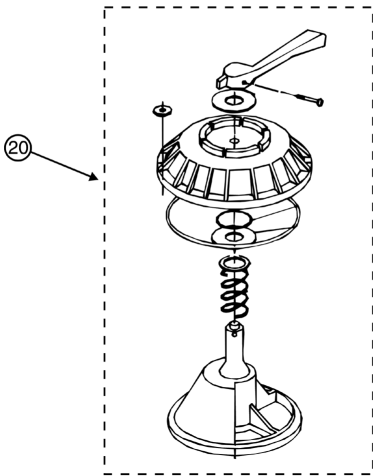

## REPLACEMENT PARTS FOR SYSTEMS MANUFACTURED PRIOR TO 2009

Item	Part No.	Description
4	154895	Hose 30 in. clear/grey spiral, SD 60
5	152165	Clamp assy. - aboveground system <sup>1</sup>
6	152168	Screw #M6 x 1 pan hd. Phillips s/s, 2 req. <sup>1</sup>
8	152167	Nut #M6 s/s, 2 req. 1
9	<b>Dynamo® Pump Page 557</b>	
10	354265	Screw - 1/4 in.-18 hex washer hd., 2 req. <sup>2</sup>
11	155109	Nut-T4 prong 5/16 in.-18, req. 2
12	152901	Base assy. <sup>2</sup>
13	357161	Plug-drain 1/4 in. NPT wing <sup>5</sup>
14	192115	O-ring-drain plug (1/16 in. x 1/2 in. i.d.) <sup>5</sup>
15	150055	Drain Kit <sup>4</sup>
16	154713	Gasket, sand drain <sup>3</sup>
17	155007	Lateral - SD 35, 8 req.
17	152290	Lateral - SD 40 & 60, 8 req.
17	150084	Lateral - SD 35, SD 40 <sup>4</sup>
17	150085	XLong Lateral SD 60 <sup>4</sup>
18	155504	Assy.-SD 35 internal piping
18	155062	Assy.-SD 40 internal piping
18	155532	Assy.-SD 60 internal piping
19	145324	Tank w/ internals-SD 35 almond
19	145327	Tank w/ internals-SD 40 almond
19	145330	Tank w/ internals-SD 60 almond
20	272531	HiFlow 1-1/2 in. top valve assy.
<b>NOT SHOWN</b>		
	155151	Hose, 1-1/2 in. x 6 ft., filter/pump to pool
	155005	Hose, 1-1/2 in. x 12 ft., filter/pump to pool
	154712	1-1/2 in. drain cap
	154715	O-Ring for 1-1/2 in. drain cap
	155167	Kit Bag Systems

Item	Part No.	Description
<b>SAND DOLLAR FILTER SYSTEMS PRIOR TO 2009</b>		
1	262506	6 Way Valve assy.
2	711006	Adapter - 1-1/2 in. hose, 2 req.
2	150046	Adapter w/ chlorinator conn., 2 req.
3	711004	Clamp-hose, 3 req.
4	154893	Hose 21-1/2 in. clear/grey spiral, SD 35
4	154894	Hose 26 in clear/grey spiral, SD 40

<sup>1</sup> P/N 152165 (clamp assy.) consists of 2 each of the following: P/N 152166 (clamp half), P/N 152167 (nut) and P/N 152168 (screw).

<sup>2</sup> P/N 152901 (aboveground base) consists of P/N 152900 (base) and 2 each of the following: P/N 155109 (T4 nuts) and P/N 354265 (screw).