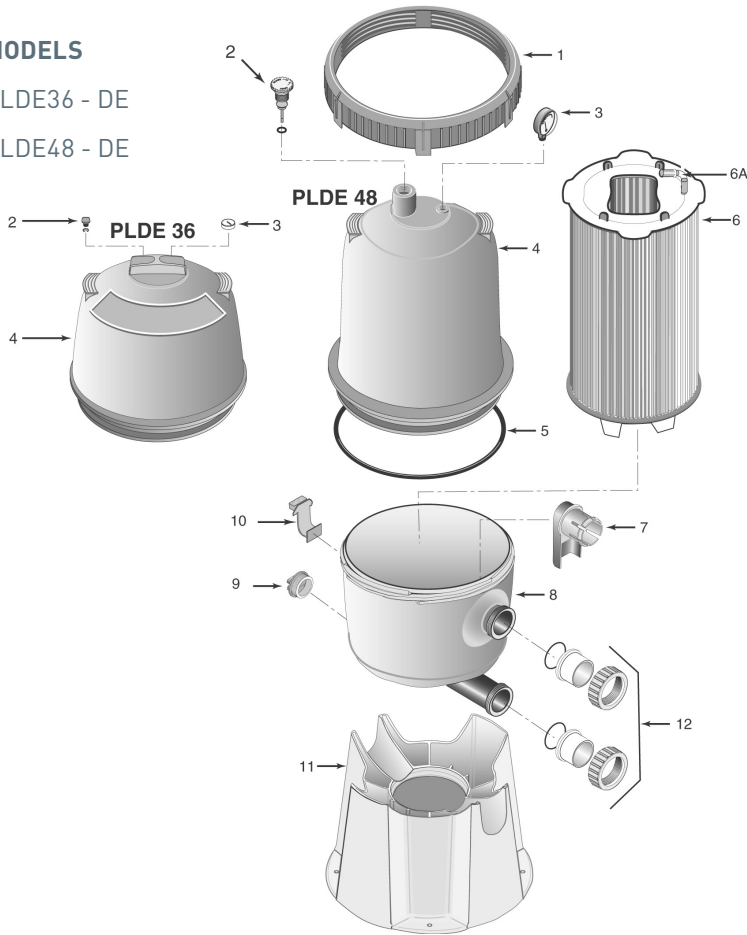

SYSTEM:2™ MODULAR D.E. FILTERS

PLDE SERIES REPLACEMENT PARTS

MODELS

PLDE36 - DE

PLDE48 - DE

Item	Part No.	Description
SYSTEM:2 MODULAR D.E. FILTERS		
1	27001-0054S	Posi-Lok® Ring
2	25010-0200	Air Release Valve with O-ring, PLDE36
2	24206-0103S	Air Release Valve with O-ring, PLDE48
3	15060-0000T	Pressure Gauge
4	27001-0020S	Tank Upper Half with Air Relief Valve, PLDE36 ²
4	27001-0030S	Tank Upper Half with Air Relief Valve, PLDE48 ²
5	27001-0061S	Tank O-Ring
6	27002-0036S	Filter Module, PLDE36
6	27002-0048S	Filter Module, PLDE48
6A	24800-0120	Air Bleed Assembly
7	27001-0015S	Diverter
8	27001-0016S	Tank Lower Half ^{1,2}
9	27001-0022	Drain Plug
10	27001-0051	Safety Latch
11	27001-0018S	Tank Support Base
12	PKG 188	2 in. Union Adapter Package (includes 2)

¹ Includes Item Nos. 7, 8, 9, 10.

² Filters manufactured before 2005 should replace the top and bottom together.