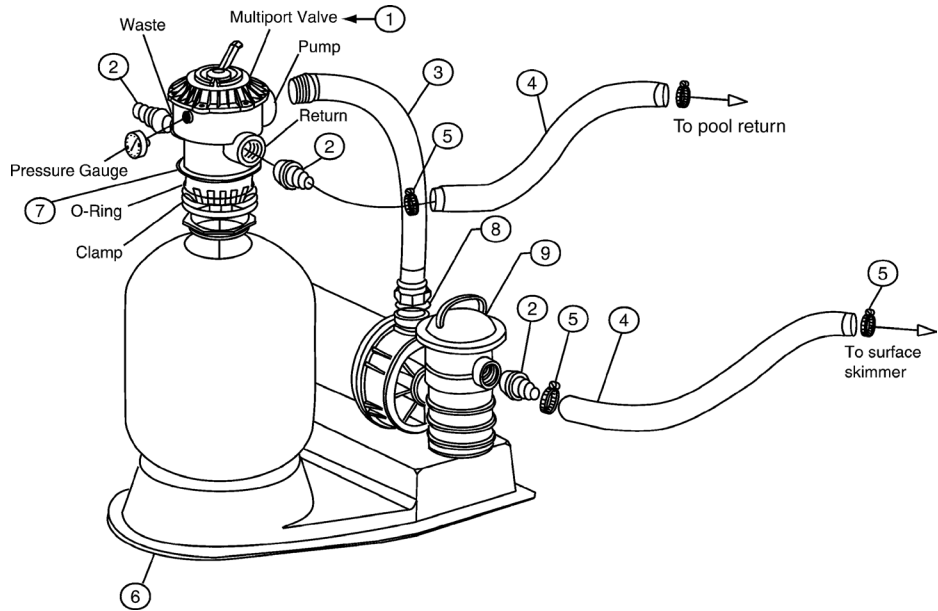

TAGELUS® FILTER SYSTEMS

REPLACEMENT PARTS

Item	Part No.	Description
TAGELUS FILTER SYSTEMS		
1	262506	Valve 1-1/2 in. 6-way clamp style
1	261124	Valve 1-1/2 in. 6-way "V" thread-TA ¹
2	711006	Hose adptr. tapered, 3 req.
3	155285	PVC hose w/ quick connect TA35 & TA35D
3	155278	PVC hose w/ quick connect TA40 & TA40D
3	155283	PVC hose w/ quick connect TA50 & TA50D
4	155151	Hose, 1-1/2 in. x 6 ft., filter/pump to pool
4	155005	Hose, 1-1/2 in. x 12 ft., filter/pump to pool
5	711004	Hose clamp 1-1/2 in. wire type, 4 req.
6	152901	Base assy.
7	152165	Clamp-TAD system
8	354571	O-Ring, Union
9		Dynamo® Pump Page 557
NOT SHOWN		
	155161	PTFE Tape

¹ For filters manufactured before 12-1-91.