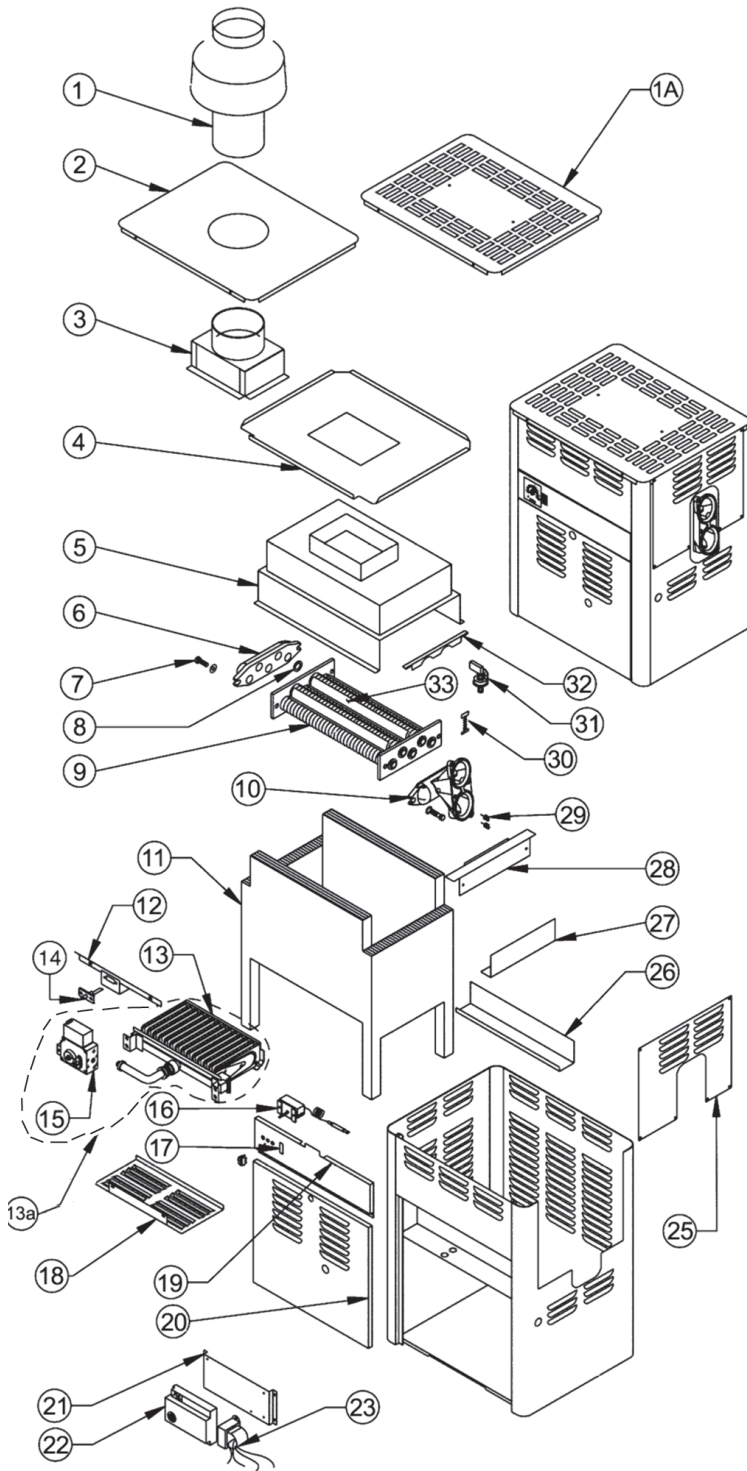

MINIMAX® 75 AND 100 HEATERS

REPLACEMENT PARTS

MINIMAX® 75 AND 100 HEATERS (CONT'D)

REPLACEMENT PARTS

Item	Part No.	Description	Qty.
MINIMAX® 75 AND 100 HEATERS			
1	471187	Indoor draft hood kit ¹	1
1A	471213	Outdoor top	1
2	471075	Indoor top, cover ¹	1
3	471214	Indoor stack adapter ¹	1
4	471069	Middle top	1
5	471059	Flue collector	1
6	471096	Return header	1
7	471200	Bolt, 3/8 x 16 UNC x 3/4	4
8	070951	Rubber seal tube	10
9	471093	Heat exchanger less heads	1
10	471094	Main header, inlet/outlet	1
11	471061	Insulation, front	1
11	471062	Insulation, back	1
11	471063	Insulation, sides	1
12	471058	Ignitor electrode bracket	1
13	471122	Burner, natural gas	1
13	471136	Burner, propane gas	1
13	471850	Burner, 75, natural gas	1
13a	471219	Burner tray assembly, complete, natural gas, millivolt	1
13a	471236	Burner tray assembly, complete, propane, millivolt	1
13a	471076	Burner tray assembly, complete, natural gas, DSI	1
13a	471077	Burner tray assembly, complete, propane, DSI	1
14	471090	Ignitor electrode	1
15	471088	Gas valve, natural, DSI, w/ bracket	1
15	471089	Gas valve, propane, DSI, w/ bracket	1
15	471436	Gas valve-natural, millivolt,	1
15	471435	Gas valve, propane, millivolt,	1
16	471431	Electronic thermostat, direct spark models	1
16	072022	Thermostat, millivolt models	1
17	471128	On/off switch S.P.S.T.	1
18	471070	Heat shield burner tray	1
19	471078	Control panel assembly	1

Item	Part No.	Description	Qty.
20	471067	Door assembly	1
21	471159	Control bracket	1
22	471091	Ignition control DSI	1
23	471360	Transformer w/ circuit MMX	1
25	471071	Inspection panel	1
26	471169	Burner tray back support	1
27	471166	Burner tray side support	2
28	471164	Heat exchanger support brackets	2
29	071017	Hi-limit safety switch	2
30	471095	Flow valve, assembly	1
31	471097	Pressure switch	1
32	471064	Baffle hold down bracket	1
33	471065	Flue baffle	4
NOT SHOWN			
	075173	Thermal cutoff, fusible link	1
	471292	Pilot natural gas, millivolt	1
	471291	Pilot propane, millivolt	1
	071515	Thermopile generator	1
	075284	Quick-flange kit for 2 in. slip connection	1
	471083	Quick-flange II kit for 1-1/2 in. thd. Connection	1
	471201	Kit wiring, MMX 100 millivolt	1
	471202	Kit wiring, MMX 100 DSI	1
	470184	Knob	1
	470414	Knob stopper	1
	075459	Presslite Piezo ignitor assembly, millivolt	1
	072136	Valve drain, 1/4 NPT	1
	471092	Hi-tension ignition cable	1
	070544	Rubber bushing, 2 in. i.d.	2
	471221	Pilot bracket/shield, millivolt	
	471260	Manifold	
	471138	Rod flow valve	1
	471139	Spring flow valve	1
	471140	Plug flow valve	1
	471141	Plunger flow valve	1
	076618	Pilot Tube	
	075190	Break Away Fitting	

¹ Indoor draft hood kit consisting of indoor draft hood (471198) and items 2 & 3.