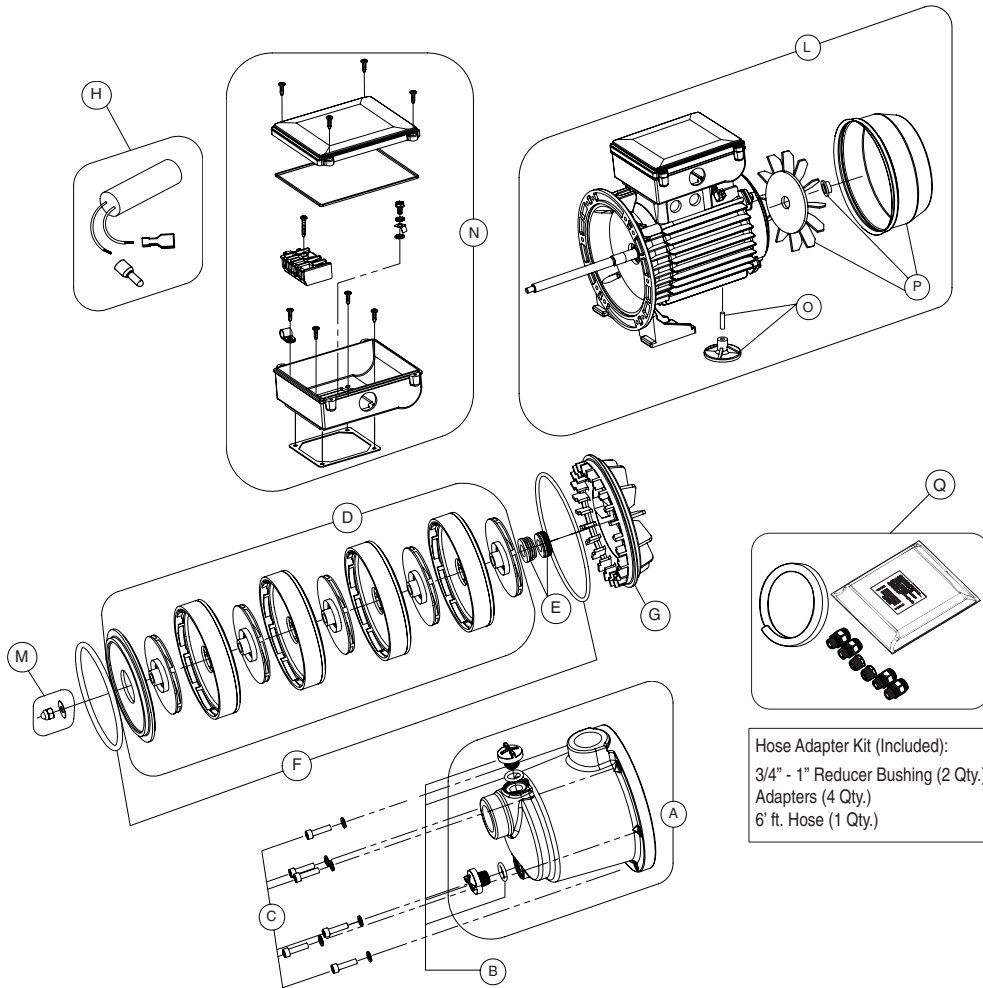

BOOST-RITE® BOOSTER PUMP

REPLACEMENT PARTS

Hose Adapter Kit (Included):
 3/4" - 1" Reducer Bushing (2 Qty.)
 Adapters (4 Qty.)
 6' ft. Hose (1 Qty.)

Item	Part No.	Qty.	Description
BOOSTER PUMP			
A	ZBR39320	1	Pump Body Kit w/Drain Plugs
B	ZBR12160	2	Drain Plugs with O-Ring Kit - includes (2) drain plugs and (2) O-Rings
C	ZBR12170	1	Body Pump Fasteners Kit
D	ZBR39330	1	Hydraulic Kit
E	ZBR43920	1	Mechanical Seal Kit
F	ZBR12200	1	O-Ring Kit
G	ZBR12210	1	Seal Plate Kit
H	ZBR39340	1	Capacitor Kit
L	ZBR39360	1	Complete Motor Assembly
M	ZBR12270	1	End Shaft Fasteners Kit
N	ZBR39350	1	Capacitor Box Complete Kit
O	ZBR26910	1	Base Kit
P	ZBR43810	1	Fan Kit
Q	353040	1	Hose Kit