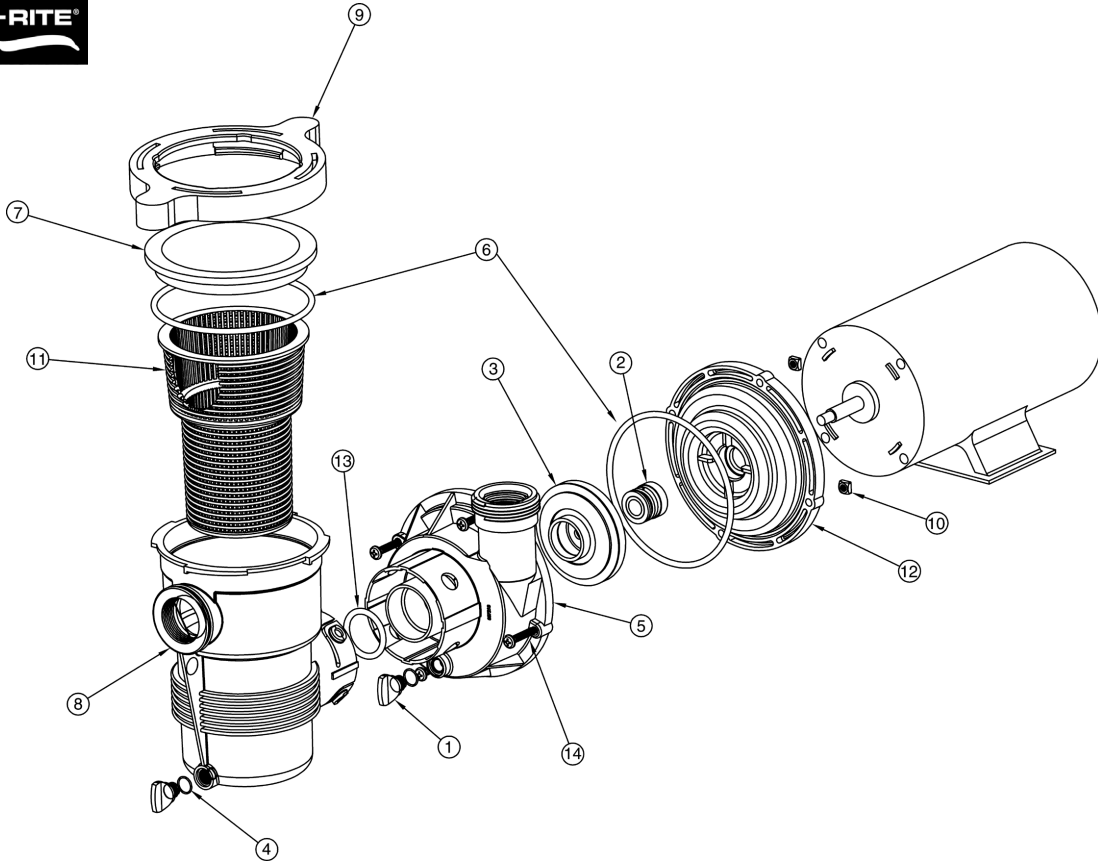

## PENTAIR AND STA-RITE REPLACEMENT PARTS

Item	Part No.	Description
<b>OPTIFLO PUMPS</b>		
1	357161	Drain plug
2	354545S	Mechanical seal
3	350017	Impeller, 1 HP
3	354552	Impeller, 3/4 HP
3	350018	Impeller, 1-1/2 HP
4	192115	O-ring
5	357213	Volute <sup>1</sup>
6	357255	O-ring 2-357
7	357227	Lid
7	357323	Lid, Chemical Resistant
8	357228	Pot <sup>1</sup>
9	357239	Clamp ring
10	357254	1/4-20 Square nut
11	355667	Basket
12	357215	Seal plate
13	350103	O-ring 2-130
14	98209000	1/4-20 x 1-1/2 Machine screw
<b>NOT SHOWN</b>		
	79137800	3 ft. cord - standard
	155234	3 ft. cord - TW

<sup>1</sup> Includes drain plugs.