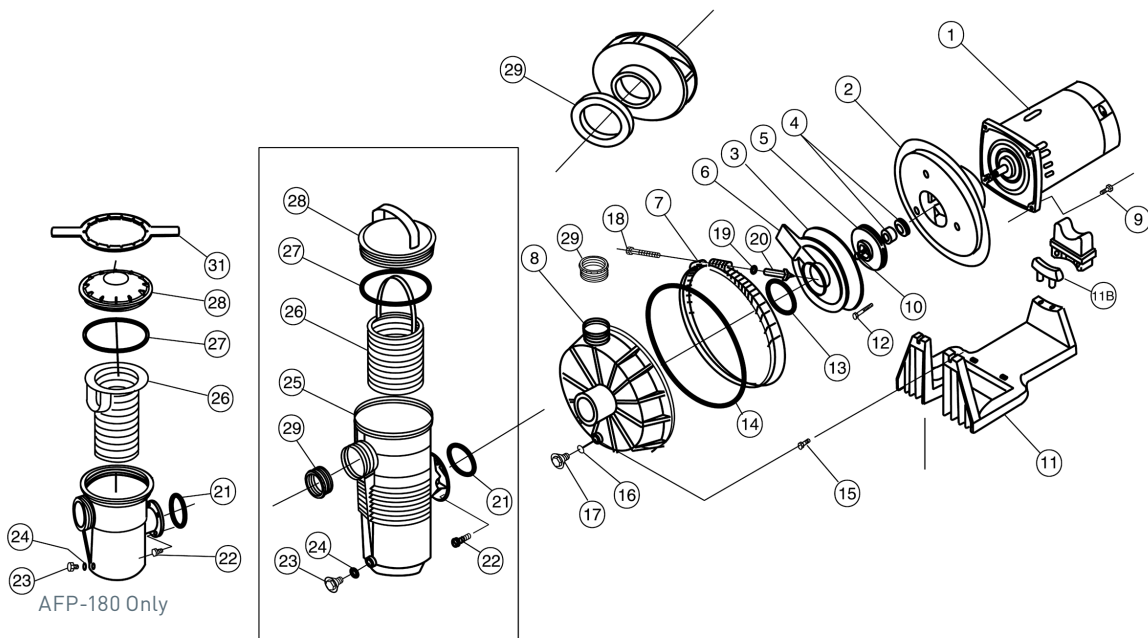

WATERFALL SPECIALTY PUMP

REPLACEMENT PARTS

AFP-180 Only

Item	Part No.	Description
WATERFALL PUMPS		
1	355218S	Motor, AF-75 & 120, AFP-75 & 120, 37 lbs.
1	355222S	Motor, AF-180, AFP-150 & 180, 35 lbs.
2	355004	Plate, seal
3	355317	Plate, mounting AF-75, AFP-75
3	355495	Plate, mounting AF-120 & 180, AFP-120, 150 & 180
4	354545S	Seal, 5/8 in. mechanical, PS 200
5	355544	Impeller AF-75, AFP-75
5	355068	Impeller AF-120, AFP-120
5	355221	Impeller AF-180, AFP-150 & 180
6	355545	Diffuser AF-75, AFP-75
6	355069	Diffuser AF-120, AFP-120
6	355140	Diffuser AF-180, AFP-150 & 180
7	355320	Band, clamp assembly complete
8	355302	Housing, front
9	U30-74SS	Screw, 3/8 in.-16 SS hex hd., 4 req.
10	355389	Screw, impeller locking
11	355305	Base, pump ¹
11B	355385	Adapter, 5-5/8 in. dia. motor ²
12	355334	Screw, No. 8-32 x 1 in. AF-75 & 120, AFP-75 & 120, 3 req.
12	355141	Screw, No. 8-32 x 1-1/2 in. AF-180, AFP-150 & 180
13	355331	O-ring, diffuser
14	355329	O-ring, front housing
15	355335	Screw, 5/16, 18 x 1/2 in. SS wsh. hd., (AF models only)
16	192115	O-ring, drain plug
17	154699	Plug, 1/2 in. drain
20	175025	Knob (fits clamp w/ captured T-bolt only)

¹ Pump base (item 11) includes dual radius motor support.

² Item 11A, motor support is a replacement part that fits only older style pump bases with rectangular opening.

Replacement parts pricing on page 635.
Product on pages 178-179.