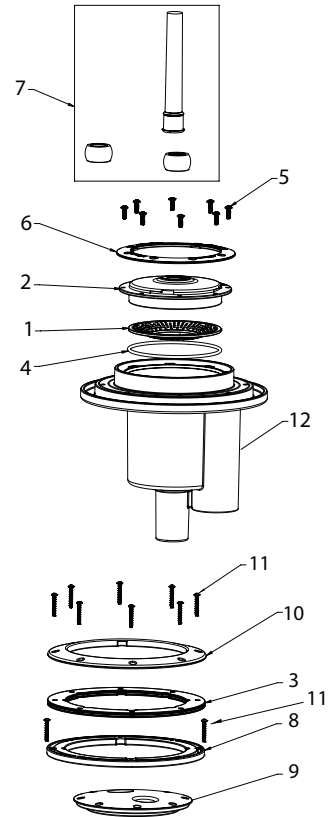

COLORVISION® BUBBLER REPLACEMENT PARTS

Item	Part No.	Description	US List	Can. List
COLORVISION LED LIGHT BUBBLER				
1	590103Z	Diffuser	12.85	15.44
2	590104Z	Lens w/ O-Ring	25.70	30.88
3	590107Z	Gasket Kit, 3 Gaskets	35.34	42.46
4	590118Z	O-Ring	9.64	11.58
5	590119Z	Screw Kit Lens	12.85	15.44
6	590105Z	Color Ring - White	16.07	19.31
6	590128Z	Color Ring - Blue	16.07	19.31
6	590127Z	Color Ring - Gray	16.07	19.31
6	590129Z	Color Ring - Tan	16.07	19.31
6	590130Z	Color Ring - Black	16.07	19.31
7	590135	Eyeball Assy Kit	28.91	34.74
8	590109Z	Vinyl Spacer	19.29	23.18
9	590102Z	Gunite Cover w/ O-Ring	22.48	27.01
10	590106Z	Vinyl/Fiberglass Ring - White	22.48	27.01
10	590132Z	Vinyl/Fiberglass Ring - Blue	22.48	27.01
10	590131Z	Vinyl/Fiberglass Ring - Gray	22.48	27.01
10	590133Z	Vinyl/Fiberglass Ring - Tan	22.48	27.01
10	590134Z	Vinyl/Fiberglass Ring - Black	22.48	27.01
11	590121Z	Screw Kit Vinyl/Fiberglass Ring	16.07	19.31
12	590147Z	Niche	128.50	154.41
NOT SHOWN				
	580067	Complete Accessory Kit for Vinyl/Fiberglass Bubbler (includes items 1, 2, 3, 4, 5, 6, 7, 8, 9, 10 & 11)	128.38	154.26
	580068	Complete Accessory Kit for Gunite Bubbler (includes items 1, 2, 4, 5, 6, 7 & 9)	57.06	68.56

CALIFORNIA PROPOSITION 65 WARNING

⚠️ **WARNING:** Cancer and Reproductive Harm.
⚠️ **AVERTISSEMENT:** Peut Causer le Cancer et des Dommages au Système Reproducteur.
⚠️ **ADVERTENCIA:** Cáncer y Daño Reproductivo.
www.p65warnings.ca.gov