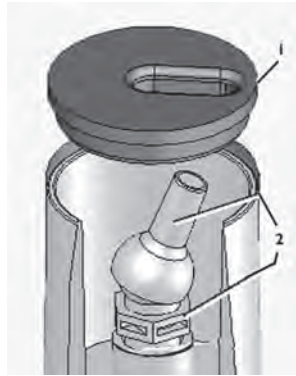

## DECK JET & MAGICSTREAM® DECK JET II REPLACEMENT PARTS

Item	Part No.	Description	US List	Can. List
<b>DECK JET</b>				
1	87200800	Fitting nut, sealing liner 2 in.	8.08	9.71
2	87200700	Friction ring, SIF	7.44	8.94
3	87201200	Gasket TH-AGF 3.5 in. OD x 2-3/8 in. ID	8.82	10.60
4	590005	Plug, Gunite Shield, L20	5.14	6.18
5	590010	Eyeball kit includes installation card	152.93	183.76
6	590011	Accessory kit includes Capture ring, 2 qty.; O-ring, 3 qty.; Filter Pad, 2 qty., Silicone Lubricant, 1 qty.	25.49	30.63