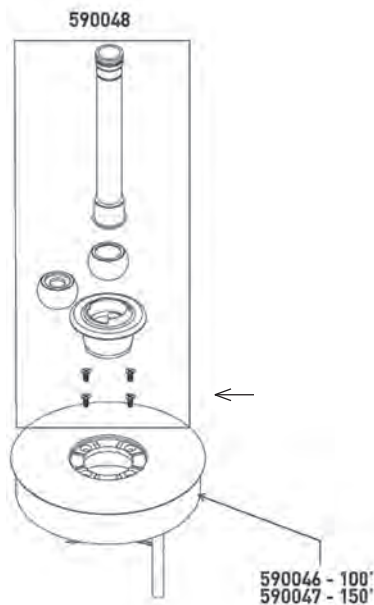

COLORCASCADE® LED LIGHT BUBBLER REPLACEMENT PARTS

Item	Part No.	Description	US List	Can. List
COLORCASCADE LED LIGHT BUBBLER				
1	590046	LED Bubbler replacement light engine with 100 ft. cord	CALL	CALL
2	590047	LED Bubbler replacement light engine with 150 ft. cord	CALL	CALL
3	590048	Accessory Kit	CALL	CALL

CALIFORNIA PROPOSITION 65 WARNING

⚠ **WARNING:** Cancer and Reproductive Harm.
⚠ **AVERTISSEMENT:** Peut Causer le Cancer et des Dommages au Système Reproducteur.
⚠ **ADVERTENCIA:** Cáncer y Daño Reproductivo.
www.p65warnings.ca.gov