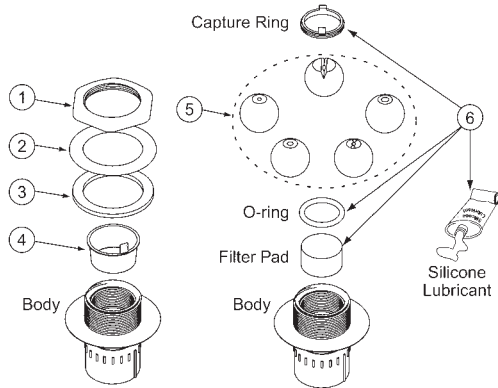

## DECK JET & MAGICSTREAM® DECK JET II REPLACEMENT PARTS

Item	Part No.	Description	US List	Can. List
<b>DECK JET</b>				
1	87200800	Fitting nut, sealing liner 2 in.	8.08	9.71
2	87200700	Friction ring, SIF	7.44	8.94
3	87201200	Gasket TH-AGF 3.5 in. OD x 2-3/8 in. ID	8.82	10.60
4	590005	Plug, Gunite Shield, L20	5.14	6.18
5	590010	Eyeball kit includes installation card	152.93	183.76
6	590011	Accessory kit includes Capture ring, 2 qty.; O-ring, 3 qty.; Filter Pad, 2 qty., Silicone Lubricant, 1 qty.	25.49	30.63