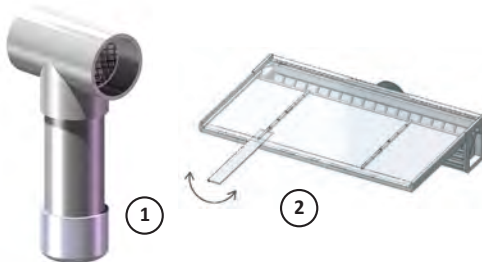

WATERFALL

REPLACEMENT PARTS

Item	Part No.	Description	US List	Can. List
WATERFALL				
1	580004	Rocktrap	CALL	CALL
2	2313	Internal Support Extractor Tool	4.55	5.47

CALIFORNIA PROPOSITION 65 WARNING
⚠️ **WARNING:** Cancer and Reproductive Harm.
⚠️ **AVERTISSEMENT:** Peut Causer le Cancer et des Dommages au Système Reproducteur.
⚠️ **ADVERTENCIA:** Cáncer y Daño Reproductivo.
www.p65warnings.ca.gov P65-2017A