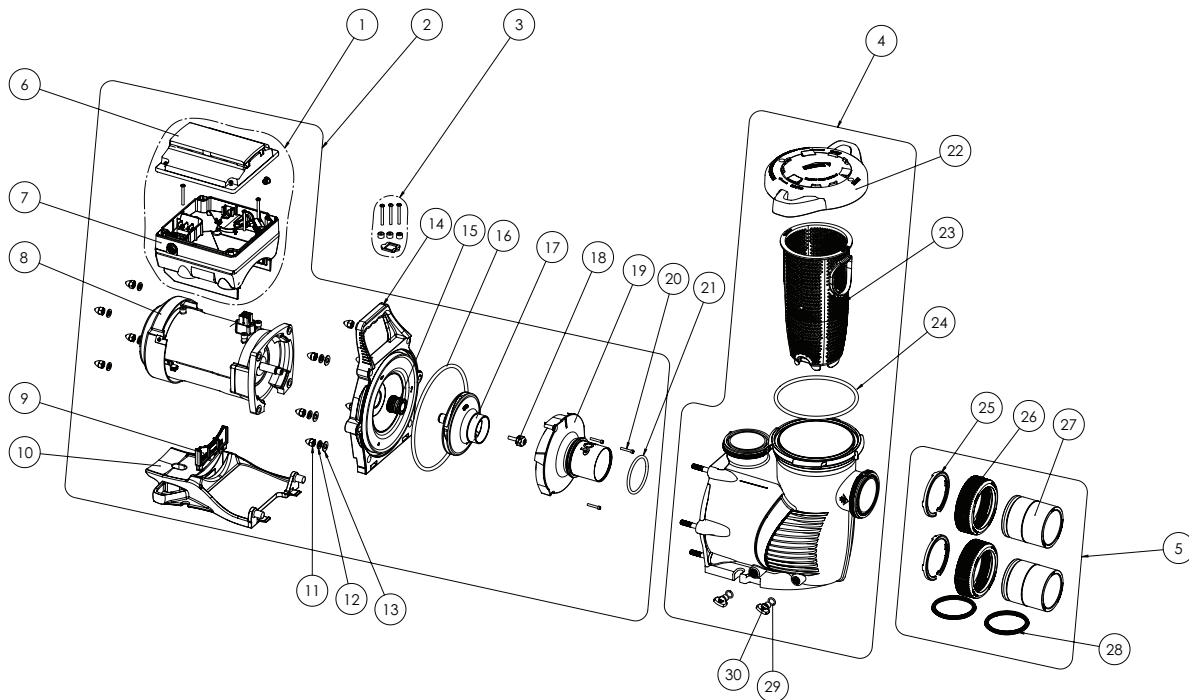

## REPLACEMENT PARTS

| Item                      | Part No.    | Description           |
|---------------------------|-------------|-----------------------|
| <b>INTELLIPRO XF PUMP</b> |             |                       |
| 1                         | 356893Z     | Drive Kit             |
| 2                         | 401655Z     | Power End Kit         |
| 3                         | 355685      | Drive Hardware Kit    |
| 4                         | 401000      | Wet End Assembly      |
| 5                         | 410020      | Union Kit w/o Tap     |
| 6                         | 358527Z     | Keypad Assembly Kit   |
| 7                         | 356892Z     | Drive                 |
| 8                         | 350306S     | Motor                 |
| 9                         | 357160      | Motor Support Insert  |
| 10                        | 401004Z     | Motor Base            |
| 11                        | 071413      | Acorn Nut (Qty. 10)   |
| 12                        | U43-12SS    | Lock Washer (Qty. 10) |
| 13                        | 072184      | Flat Washer (Qty. 6)  |
| 14                        | 401002      | Seal Plate            |
| 15                        | 17351-0101S | Mechanical Seal       |
| 16                        | 351446      | Seal Plate O-Ring     |
| 17                        | 400015      | Impeller              |
| 18                        | 37337-6080  | Impeller Screw Set    |