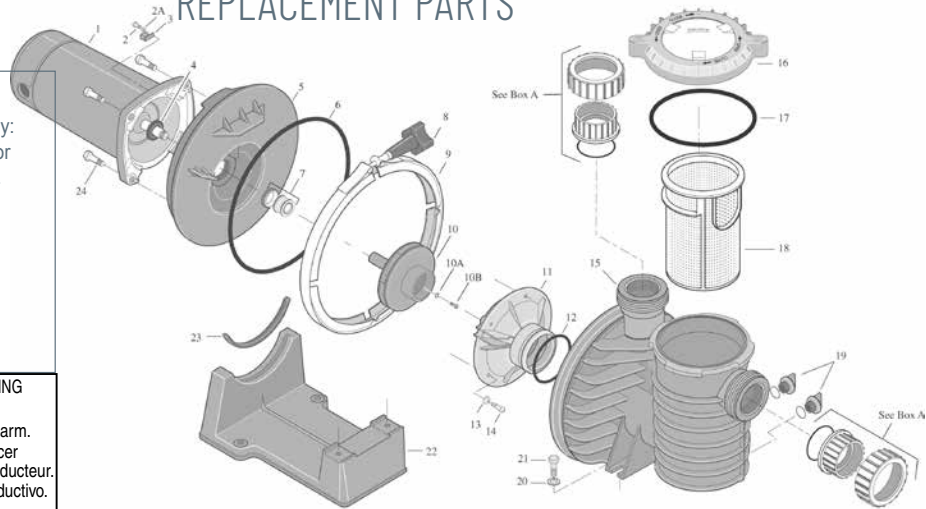

MAX-E-PRO® SERIES PUMP

REPLACEMENT PARTS

Box A

For quick disconnect pipe connections, purchase separately:
Pkg. 188 2 in. Slip 1/2 Union Kit or
Pkg. 189 2 in. NPT 1/2 Union Kit.

Includes 2 each:
U11-200P Union Collar
U9-362 O-Ring

U11-196P 2 in. Slip adapter or
U11-199P 2 in. NPT adapter.

CALIFORNIA PROPOSITION 65 WARNING

⚠ WARNING: Cancer and Reproductive Harm.
⚠ AVERTISSEMENT: Peut Causer le Cancer
et des Dommages au Système Reproducteur.
⚠ ADVERTENCIA: Cáncer y Daño Reproductivo.
www.p65warnings.ca.gov

Model No.	HP	Motor No. (Item No. 1)	Impeller (Item No. 10)	Diffuser (Item No. 11)
1 PHASE 60 HZ PUMPS - TEFC 1-Speed				
348150	1	354822	C105-238PB	37337-6080
348151	1-1/2	354824	C105-238PDBA	37337-6080
348152	2	354816	C105-238PEBA	37337-6080
348153	3	354818	C105-238PLA	373376080
1 PHASE 60 HZ PUMPS - 115/230 V 1-Speed				
P6E6C-204L	1/2	AE100CHL	C105-238PX	C1-271P1
P6E6D-205L	3/4	AE100DHL	C105-238P	C1-271P1
P6R6D-205L	3/4	355021S	C105-238P	C1-271P1
348150	1	354822S	C105-238PB	C1-271P1
P6E6E-206L	1	AE100EHL	C105-238PB	C1-271P1
P6EA6E-205L	1	AE100ELL	C105-238P	C1-271P1
P6RA6E-205L	1	355021S	C105-238P	C1-271P1
P6R6E-206L	1	355023S	C105-238PB	C1-271P1
P6EA6F-206L	1-1/2	AE100FLL	C105-238PB	C1-271P1
P6RA6F-206L	1-1/2	355023S	C105-238PB	C1-271P1
P6R6F-207L	1-1/2	355025S	C105-238PDBA	C1-271P
1 PHASE 60 HZ PUMPS - 230V 1-Speed				
348151	1-1/2	354824S	C105-238PBDA	C1-271P
P6E6F-207L	1-1/2	AE100FHL	C105-238PDBA	56 C1-271P
P6EAA6F-216L	1-3/4	AE100F5LL	C105238PDCA	56 C1-271P
P6RAA6F-216L	1-3/4	A100F5LL	C105-238PDCA	56 C1-271P
348152	2	354816S	C105-238PEBA	C1-271P
P6E6G-208L	2	AE100GHL	C105-238PEBA	56 C1-271P
P6EA6G-207L	2	355025S	C105-238PDBA	56 C1-271P
P6RA6G-207L	2	AE100GHL	C105-238PDBA	56 C1-271P
P6R6G-208L	2	355027S	C105-238PEBA	C1-271P
P6EAA6G-208L	2-1/2	AE100G5LL	C105-238PEBA	56 C1-271P
348153	3	354818S	C105-238PLA	C1-271P
P6E6H-209L	3	AE100HLL	C105-238PLA	56 C1-271P
P6R6H-209L	3	355034S	C105-238PLA	C1-271P

Note: Pumps and replacement motors that are single speed and one (1) Total HP or greater cannot be sold, offered for sale, or installed in a residential pool for filtration use in California, Title 20 CCR sections 1601-1609.