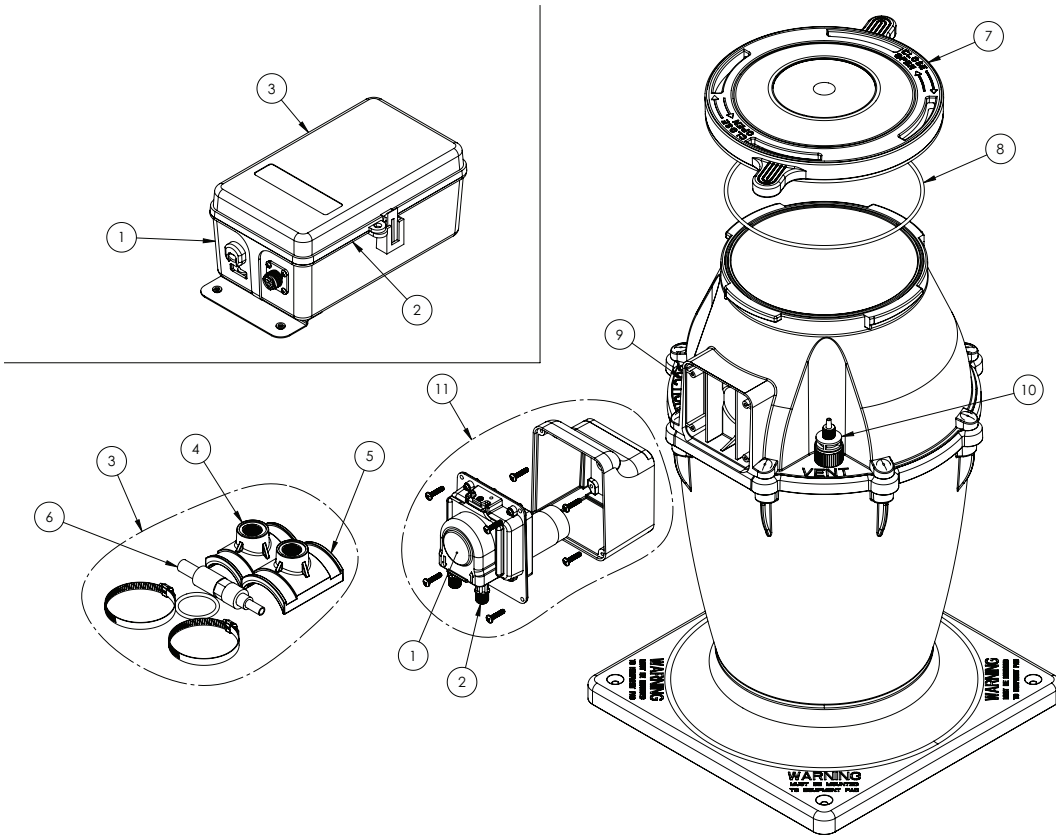

INTELLIPH® CONTROLLER REPLACEMENT PARTS

Item	Part No.	Description
INTELLIPH CONTROLLER REPLACEMENT PARTS		
	522480	Blue Pump Tube Replacements (2/Pk)
1	522711	IntelliPH Controller Unit
2	521513	Faceplate and PCBA
3	521516	Door for Controller
REPLACEMENT CHEMICAL CONTAINER		
	522712	IntelliPH Container
	522472	Acid Tank with Tank Mounted Pump for IntelliChem
	522473	Chlorine Tank with Tank Mounted Pump for IntelliChem
	521378	Acid Container for IntelliChem (Requires Separate Pump)
	521397	Chlorine Container for IntelliChem (Requires Separate Pump)
CHEMICAL CONTAINER REPLACEMENT PARTS		
	522384	1/4" Black Tubing for Chemical Injection with Labels, 20 Ft.
	522446	1/4" Black Tubing for Chemical Injection with Labels, 100 Ft.
1	522386	Repair Kit for Tank Mounted Pump
2	522480	Pump Tubes for Tank Mounted Pump, 2 Pk.

Item	Part No.	Description
CHEMICAL CONTAINER REPLACEMENT PARTS CONT'D.		
3	521895	Kit IPH RPLC ACC Bag (Includes ball, spring, saddle clamp parts)
4	521511	Saddle Clamp for 1- 1/2" Pipe (Requires Check Valve)
5	521512	Saddle clamp for 2" Pipe (Requires Check Valve)
6	522513Z	Injection Check Valve
7	521505	Lid for Acid Container
7	521506	Lid for Chlorine Container
8	521507	O-Ring for Container Lid, 5-Pk.
9	521508	Suction Fitting, Black
10	521509	Vent Fitting, Grey
	521514	SHURflo Pumphead for IntelliPH (prior to 2014)
	521515	Motor for IntelliPH with SHURflo Pumphead
11	522474	Upgrade Kit for IntelliChem Container w/o Pump
	522478Z	Upgrade Kit for IntelliChem Controller