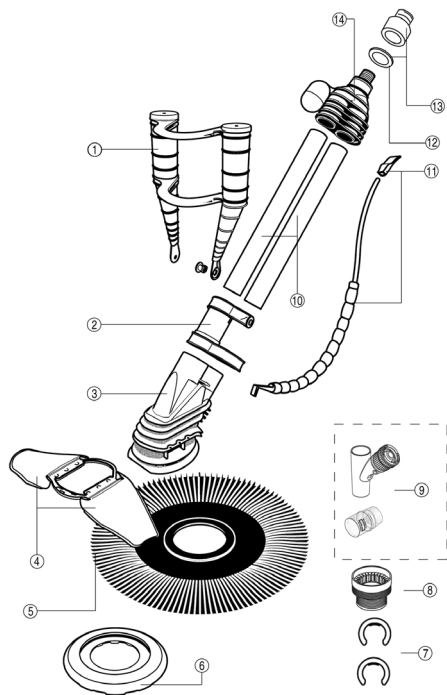

KREEPY KRAULY® - 1994 THROUGH 1999

CLEANER REPLACEMENT PARTS

Item	Part No.	Description
KREEPY KRAULY - 1994 THROUGH 1999 REPLACEMENT PARTS		
1	K12157	Dive Float with Clips
2	K12158	Weight Holder
3	K12055	Main Body With Exchange Only (Excludes Flapper)
4	K12160	Wing Set
5	K12896	Inground Seal
6	K12059	Foot Pad
7	K12054	Hose Weight
8	K12079	Threaded Compression Adapter
9	41200-0214	Regulator Valve
10	K12163	Drive Tube Top/Bottom (1)
11	K12161	Roller Bumper Strap (includes roller bumper and end clip)
12	K12087	Bearing Washer
13	K12156C	Swivel Cone and Bearing
14	K12056	Swivel Head Assembly

Note: (Aqua Color, Serial Number
KK0100001 - KK0700000)

Note: These parts are NOT
interchangeable with earlier models of
Kreepy Krauly.

Note: All interchangeable parts for the new

Kreepy Krauly will be supplied in the new
blue color.

Note: Blue hose and blue hose weights are
made for this model of Kreepy Krauly.