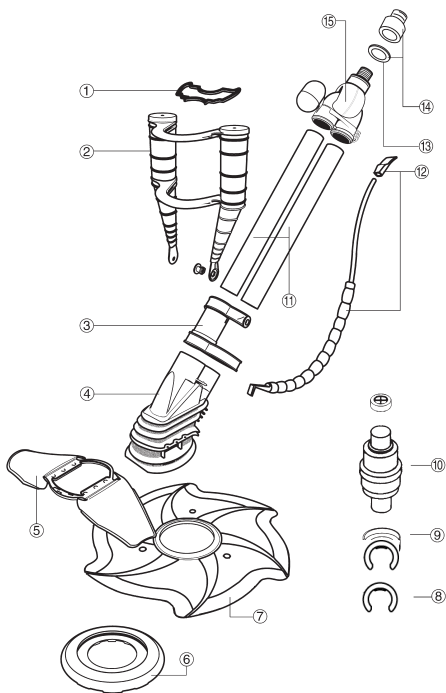

KREEPY KRAULY® - 2000 MODEL

CLEANER REPLACEMENT PARTS

K70405 - Pleated Seal - Vinyl/Tile/Fiberglass Pools

K70400 - Starfish Seal - Concrete Pools

Item	Part No.	Description
KREEPY KRAULY REPLACEMENT PARTS		
1	K12164	Dive Float Restrictor
2	K12157	Dive Float With Clips
3	K12158	Weight Holder
4	K12155	Main Body With Exchange Only
5	K12160	Wing Set
6	K12059	Foot Pad
7	K12895	Starfish Seal (for concrete pools only, not interchangeable with 1994-1999 model)
8	K12054	Hose Weight
9	K12079	Threaded Compression Adaptor
10	K12004	Automatic Regulator Valve (white) and cap (not interchangeable with 1994-1999 model)
11	K12163	Drive Tube Top/Bottom (1)
12	K12161	Roller Bumper Strap (includes roller bumper and end clip)
13	K12087	Bearing Washer
14	K12156C	Swivel Cone and Bearing
15	K12156	Swivel Cone Head Assembly
NOT SHOWN		
K4903		Instructional Video