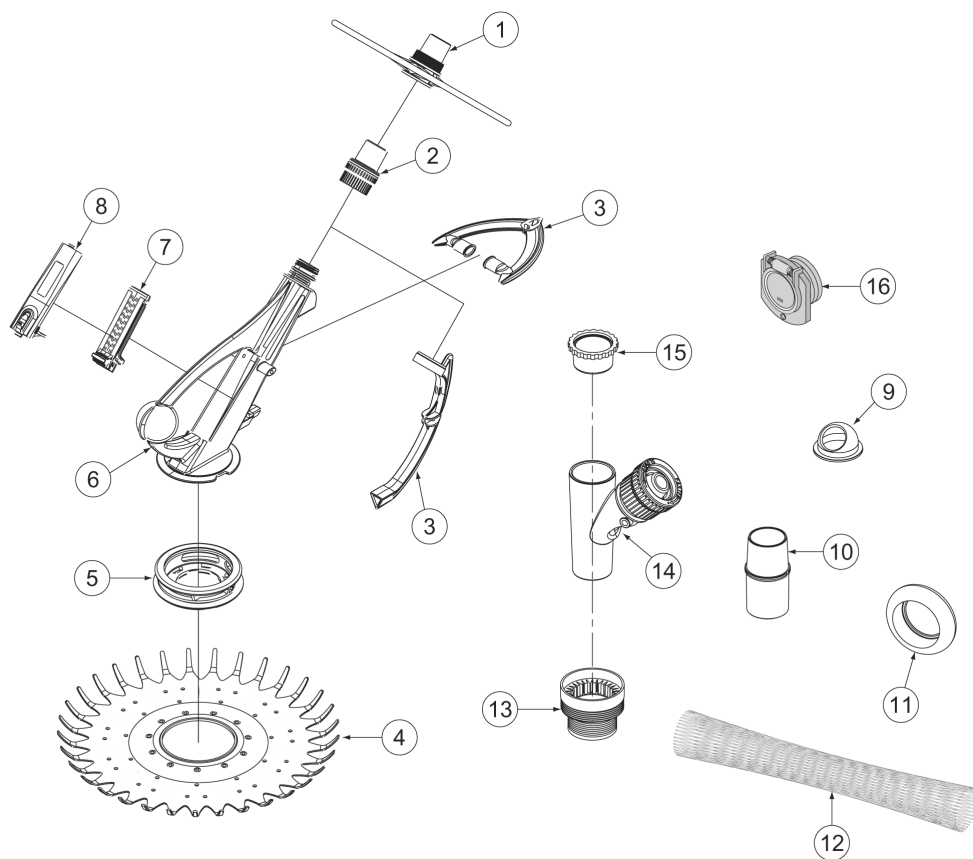

KREEPY KRAULY® KRUISER™ 2011 AND EARLIER MODELS

CLEANER REPLACEMENT PARTS

Item	Part No.	Description
KREEPY KRUISER PARTS		
1	K12458	Kruiser Deflector Wheel (Optional)
2	K12414	Kruiser Swivel Kit
3	K12417	Kruiser Bumper Kit (Horizontal & Vertical)
4	K12413	Kruiser 18 in. Vacuum Seal Kit
5	K12416	Kruiser Foot Pad Kit
6	K12411	Kruiser Main Housing Assembly Kit
7	K12415	Kruiser Silent Flapper Kit
8	K12412	Kruiser Lid & Lock Kit
9	41201-0236	Eyeball Diverter
10	41200-0212	Flow Gauge
11	K12454	Hose Weight
12	K12465	Hose Protector
13/14	41200-0213	Regulator Valve; Threaded Compression Adapter Kit
14/15	41200-0214	Regulator Valve; Regulator Cap Kit
16	GW9530	Safety Vac-Lock Fitting
REGULATOR CAP		
	K01210	Hose Kit (12 M/F Sections)