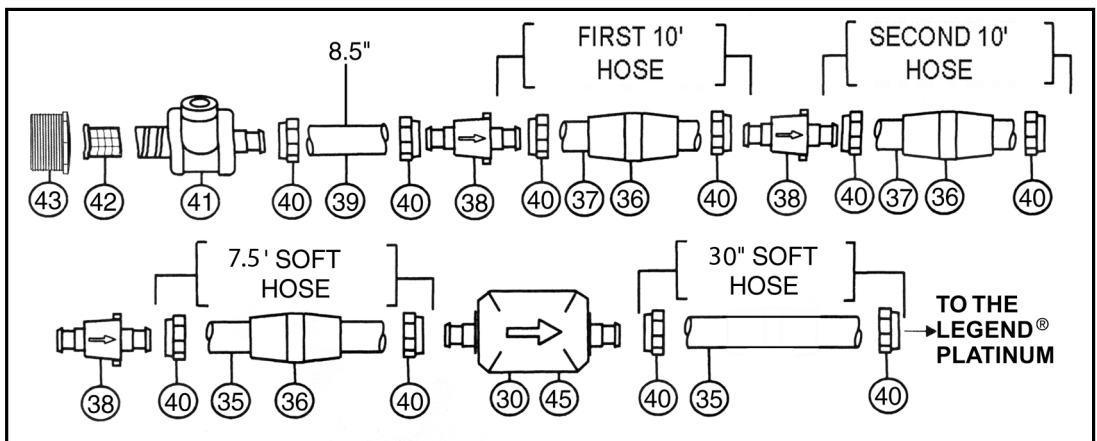

KREEPY KRAULY® PLATINUM™

CLEANER REPLACEMENT PARTS - 2012 MODEL

KREEPY KRAULY® PLATINUM™ (CONT'D)

CLEANER REPLACEMENT PARTS - 2012 MODEL

| Item | Part No. | Qty. | Description |
|--|----------|------|---|
| LEGEND PLATINUM REPLACEMENT PARTS | | | |
| 1 | LLU5PM | 1 | Top Cover - Grey |
| 2 | LLU145N | 1 | Main Frame - White |
| 2 | LLU145NG | 1 | Main Frame - Grey |
| 3 | EU10N | 1 | Bottom Cover - White |
| 3 | LLU10NG | 1 | Bottom Cover - Grey |
| 4 | LLU6 | 1 | Feed Mast with O-Ring - White |
| 4 | LLU6G | 1 | Feed Mast with O-Ring - Grey |
| 5 | EC86 | 1 | Turbine Drive Shaft - Complete |
| 6 | EC83 | 1 | Turbine Spacers |
| 7 | EC80 | 2 | Turbine Bearings - Grey |
| 8 | EA40 | 1 | Turbine Shaft Shield - White |
| 8 | LLA40G | 1 | Turbine Shaft - Grey |
| 9 | EC110 | 1 | Turbine Shaft w/ Elbow - White |
| 9 | LLC110PM | 1 | Turbine Cover w/ Elbow - Grey |
| 10 | EX120 | 1 | Turbine Cover Hose - 9 in. White |
| 10 | LLX120 | 1 | Turbine Cover Hose - 9 in. - Grey |
| 11 | EC120 | 1 | Venturi Jet - 7¾ in. - White |
| 11 | LLC120G | 1 | Venturi Jet - 7¾ in. - White |
| 12 | EB5L | 1 | Sweep Hose Complete - White |
| 12 | LLB5G | 1 | Sweep Hose Complete - Grey |
| 13 | EB10G | 5 | Sweep Hose - Wear Ring |
| 14 | EB25 | 1 | Sweep Hose - Jet w/ Collar - White |
| 14 | LLB25PM | 1 | Sweep Hose - Jet w/ Collar - Grey |
| 15 | EB20 | 1 | Sweep Hose Adj. Screw - White |
| 15 | LLB20G | 1 | Sweep Hose Adj. Screw - Grey |
| 16 | EA20 | 1 | Ballast Float - White |
| 16 | LLA20G | 1 | Ballast Float - Grey |
| 17 | EH07 | 4 | Sweep Hose - Hose Sleeve - White |
| 17 | LLH07PM | 4 | Sweep Hose - Hose Sleeve - Grey |
| 18 | EU15 | 1 | Coarse Mesh Bag - Blue/ White Collar |
| 18 | EU15G | 1 | Coarse Mesh Bag - Blue/ Grey Collar |
| 18 | EU16 | 1 | Fine Mesh Bag - Velcro Brand Fastner |
| 18 | EU16G | 1 | Fine Mesh Bag - Velcro Brand Fastner - Grey |
| 19 | 360002 | 1 | Fine Mesh Bag - White Collar |
| 19 | 360009 | 1 | Fine Mesh Bag - Grey Collar |
| 20 | EU9 | 1 | Debris Valve |
| 21 | EU7 | 2 | O-Ring for Feed Mast |
| 22 | E18 | 2 | O-Ring for Thrust Jet |
| 23 | 360027 | 2 | Thrust Jets - White |
| 23 | 360028 | 2 | Thrust Jets - Grey |
| 24 | EC135 | 2 | Thrust Jet Plates - White |
| 24 | LLC135G | 2 | Thrust Jet Plates - Grey |
| 25 | EC65 | 4 | Axle - Large Wheels |
| 26 | EC70 | 8 | Axle Plate |
| 27 | EC45 | 4 | Axle - Lock Washer |
| 28 | 370406Z | 4 | Wheel w/out Bearings - Grey |