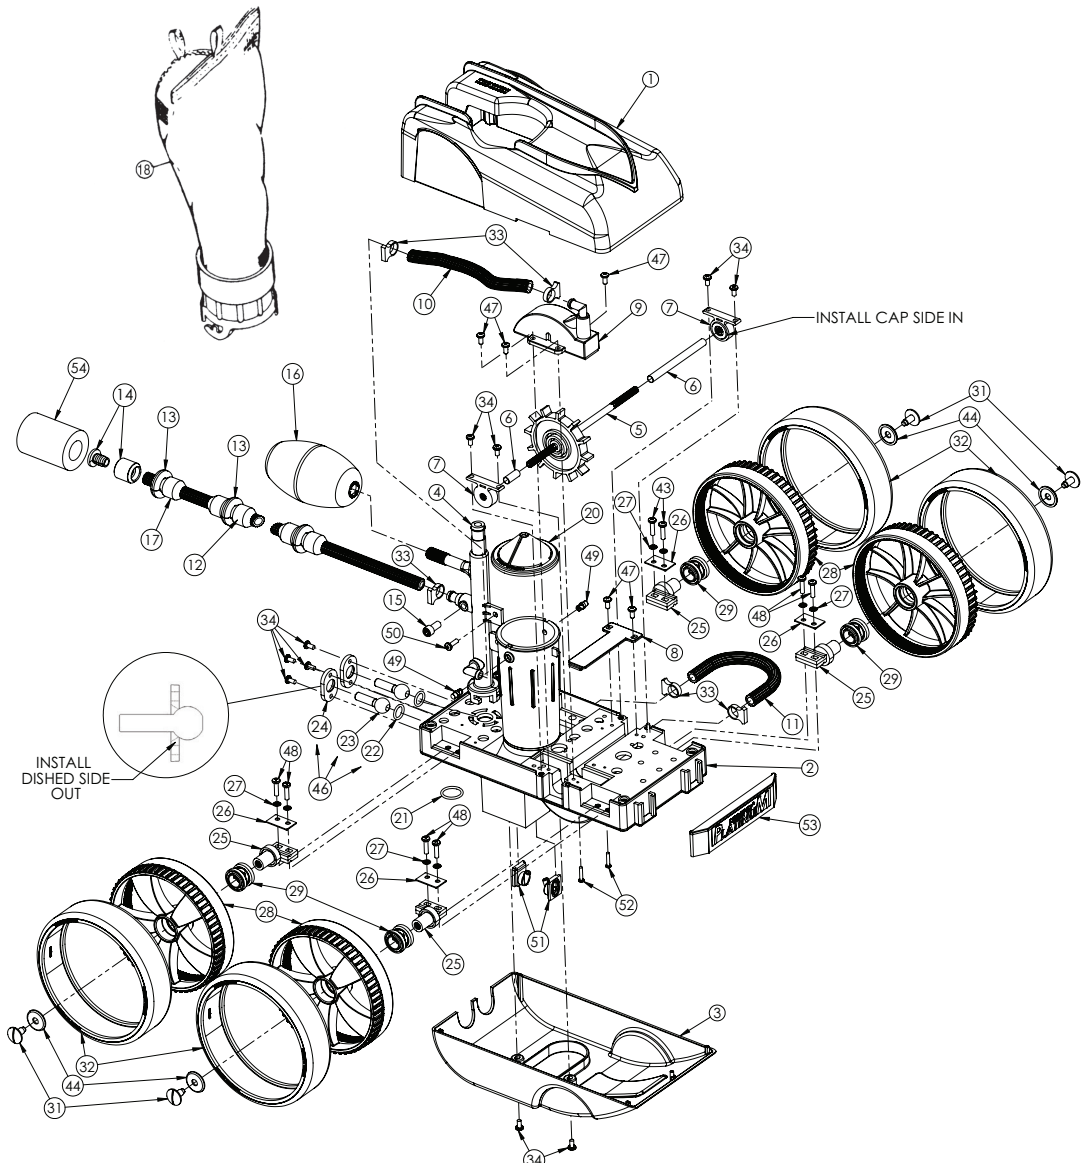

KREEPY KRAULY® PLATINUM™

CLEANER REPLACEMENT PARTS - 2012 MODEL

KREEPY KRAULY® PLATINUM™ (CONT'D)

CLEANER REPLACEMENT PARTS - 2012 MODEL

| Item | Part No. | Qty. | Description |
|--|----------|------|---|
| LEGEND PLATINUM REPLACEMENT PARTS | | | |
| 1 | LLU5PM | 1 | Top Cover - Grey |
| 2 | LLU145N | 1 | Main Frame - White |
| 2 | LLU145NG | 1 | Main Frame - Grey |
| 3 | EU10N | 1 | Bottom Cover - White |
| 3 | LLU10NG | 1 | Bottom Cover - Grey |
| 4 | LLU6 | 1 | Feed Mast with O-Ring - White |
| 4 | LLU6G | 1 | Feed Mast with O-Ring - Grey |
| 5 | EC86 | 1 | Turbine Drive Shaft - Complete |
| 6 | EC83 | 1 | Turbine Spacers |
| 7 | EC80 | 2 | Turbine Bearings - Grey |
| 8 | EA40 | 1 | Turbine Shaft Shield - White |
| 8 | LLA40G | 1 | Turbine Shaft - Grey |
| 9 | EC110 | 1 | Turbine Shaft w/ Elbow - White |
| 9 | LLC110PM | 1 | Turbine Cover w/ Elbow - Grey |
| 10 | EX120 | 1 | Turbine Cover Hose - 9 in. White |
| 10 | LLX120 | 1 | Turbine Cover Hose - 9 in. - Grey |
| 11 | EC120 | 1 | Venturi Jet - 7¾ in. - White |
| 11 | LLC120G | 1 | Venturi Jet - 7¾ in. - White |
| 12 | EB5L | 1 | Sweep Hose Complete - White |
| 12 | LLB5G | 1 | Sweep Hose Complete - Grey |
| 13 | EB10G | 5 | Sweep Hose - Wear Ring |
| 14 | EB25 | 1 | Sweep Hose - Jet w/ Collar - White |
| 14 | LLB25PM | 1 | Sweep Hose - Jet w/ Collar - Grey |
| 15 | EB20 | 1 | Sweep Hose Adj. Screw - White |
| 15 | LLB20G | 1 | Sweep Hose Adj. Screw - Grey |
| 16 | EA20 | 1 | Ballast Float - White |
| 16 | LLA20G | 1 | Ballast Float - Grey |
| 17 | EH07 | 4 | Sweep Hose - Hose Sleeve - White |
| 17 | LLH07PM | 4 | Sweep Hose - Hose Sleeve - Grey |
| 18 | EU15 | 1 | Coarse Mesh Bag - Blue/ White Collar |
| 18 | EU15G | 1 | Coarse Mesh Bag - Blue/ Grey Collar |
| 18 | EU16 | 1 | Fine Mesh Bag - Velcro Brand Fastner |
| 18 | EU16G | 1 | Fine Mesh Bag - Velcro Brand Fastner - Grey |
| 19 | 360002 | 1 | Fine Mesh Bag - White Collar |
| 19 | 360009 | 1 | Fine Mesh Bag - Grey Collar |
| 20 | EU9 | 1 | Debris Valve |
| 21 | EU7 | 2 | O-Ring for Feed Mast |
| 22 | E18 | 2 | O-Ring for Thrust Jet |
| 23 | 360027 | 2 | Thrust Jets - White |
| 23 | 360028 | 2 | Thrust Jets - Grey |
| 24 | EC135 | 2 | Thrust Jet Plates - White |
| 24 | LLC135G | 2 | Thrust Jet Plates - Grey |
| 25 | EC65 | 4 | Axle - Large Wheels |
| 26 | EC70 | 8 | Axle Plate |
| 27 | EC45 | 4 | Axle - Lock Washer |
| 28 | 370406Z | 4 | Wheel w/out Bearings - Grey |