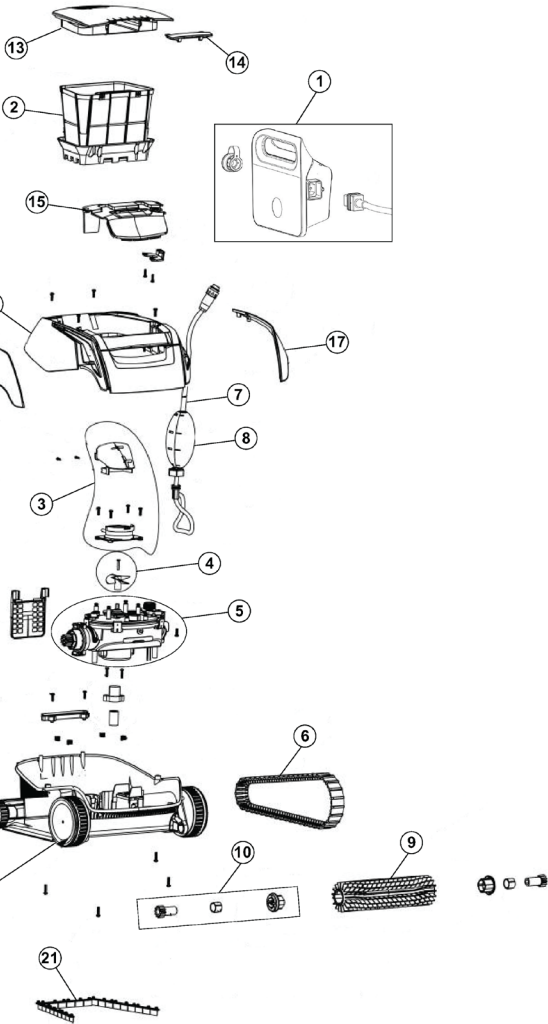

## CLEANER REPLACEMENT PARTS

**Item Part No. Description**

**PROWLER 910 REPLACEMENT PARTS**

1	360337	Power Supply
2	360338	Filter Assembly
3	360339	Impeller Cover
4	360340	Impeller
5	360341	Motor Unit
6	360342	Track
7	360343	Communication Cable
8	360344	Cable Float
9	360345	Active Brush
10	360346	Brush Mounting
11	360347	Front Wheel Kit (1 set)
12	360348	Rear Wheel Kit (1 set)
13	360349	Filter Cover
14	360359	Latch
15	360350	Intermediate Cove
16	360351	Side Cover, Left
17	360352	Side Cover, Right
18	360354	Internal Top Float and Housing
19	360355	Internal Bottom Float and Housing
20	360356	Float Rubber Cover
21	360357	Rubber Strips
22	360358	External Housing
<b>NOT SHOWN</b>		
	360386	Small Screw Set, KA50x20
	360387	Large Screw Set, KA50x16

11

Front Wheel Kit

12

Rear Wheel Kit