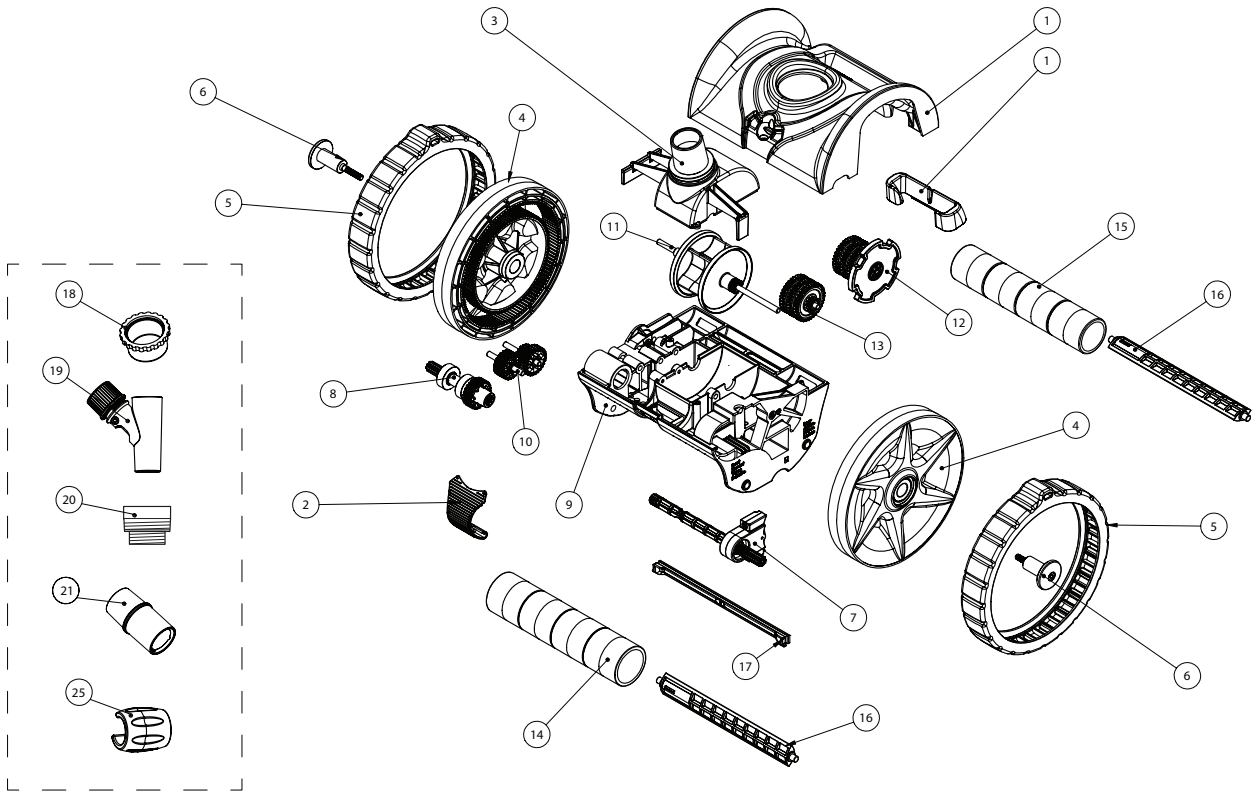

KREEPY KRAULY® WARRIOR®

CLEANER REPLACEMENT PARTS

Item	Part No.	Qty.	Description
KREEPY KRAULY WARRIOR REPLACEMENT PARTS			
1	360304	1	Top Cover Kit
2	360305	1	Buckle Kit
3	360285	1	Swivel Kit
4	360306	1	Wheel Kit
5	360287	1	Tire Kit
6	360288	1	Wheel Hub Kit
7	360289	1	Left Drive Kit
8	360290	1	Right Drive Kit
9	360291	1	Bottom Cover Kit
10	360292	1	Drive Gear Kit
11	360293	1	Turbine Kit
12	360294	1	Cam Kit
13	360295	1	Cam Gear Kit
14	360296	1	Front Roller Kit
15	360297	1	Rear Roller Kit

Item	Part No.	Qty.	Description
16	360298	1	Roller Bar Kit
17	360299	1	Wear Bar Kit
18	41200-0213	1	Regulator Valve Kit
20	K12079	1	Threaded Compression Adaptor
21	41200-0212	1	Flow Gauge
25	360317	1	Hose Float
NOT SHOWN			
22	GW9530	1	Vacuum Line Door
23	41201-0236	2	Eyeball Diverter
24	K12465	1	Hose Protector
26	360309	1	Hose Set
27	360308	1	Leader Hose
	360326		Large Hump Tire
	360327		Long Run Cam