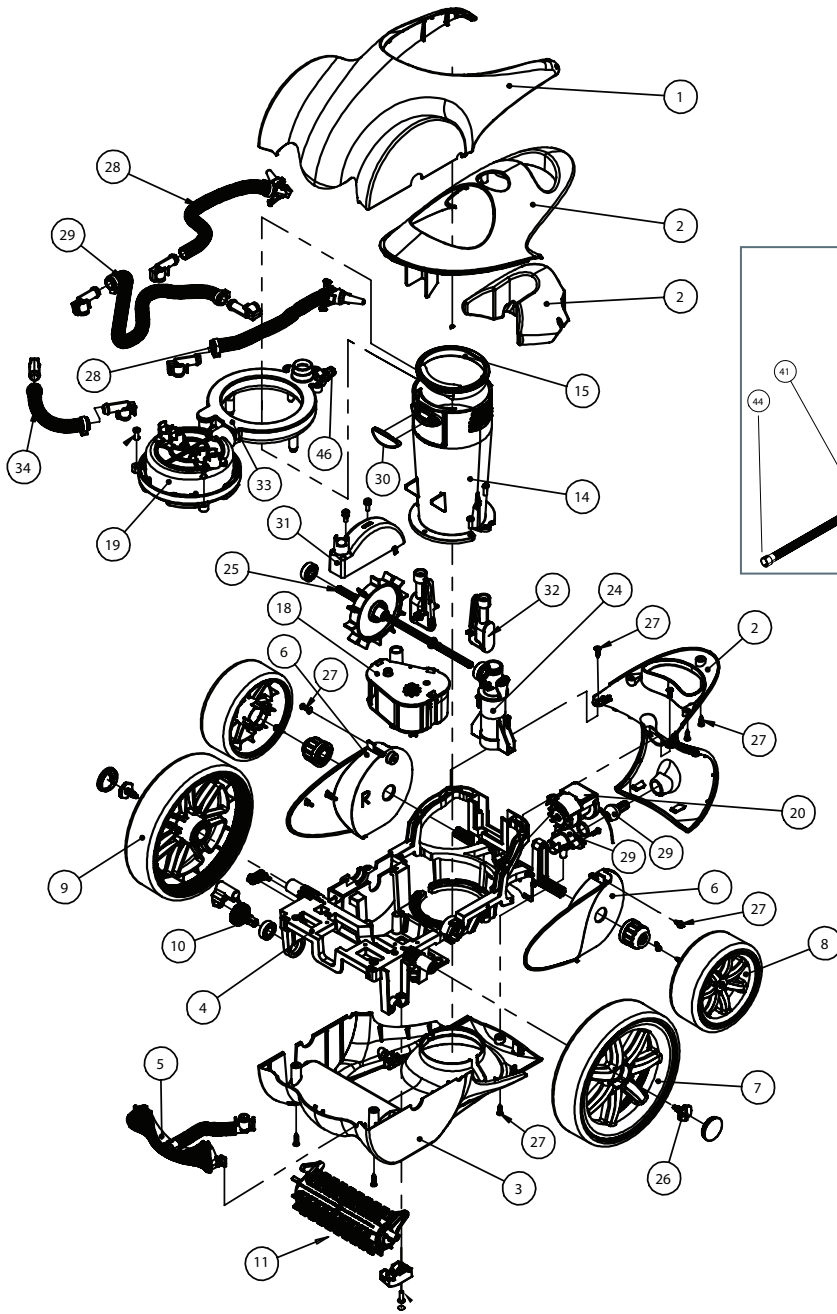

PENTAIR RACER® PRESSURE SIDE CLEANER

CLEANER REPLACEMENT PARTS

360319

PENTAIR RACER® PRESSURE SIDE CLEANER (CONT'D)

CLEANER REPLACEMENT PARTS

Item	Part No.	Description
RACER REPLACEMENT PARTS		
1	360229	Top Front Cover Kit
2	360230	Rear Cover Kit
3	360231	Bottom Cover Kit
4	360391	Chassis Kit w/Tie Bar
5	360233	Front Grill Kit
6	360234	Side Covers Kit
7	360235	Large Wheel Kit
8	360236	Small Wheel Kit
9	360237	Large Tires Kit
10	360238	Scrubber Gear Kit
11	360239	Scrubber Kit
12*	360240	Debris Bag Kit (w/o collar), hook and loop fastener
13*	360241	Debris Bag Collar Kit
14	360242	Vacuum Tube Kit
15	360243	Debris Valve Kit
16	360244	Sweep Hose Kit
17	360245	Sweep Hose Scrubber Kit
18	360246	Gear Box Kit
19	360247	Timer Valve Kit
20	360248	LED Kit
21	360249	Feedline Swivel Kit (incl. swivel -1) [Mender Nut - 2]
22	360250	Feedline Quick Connector to cleaner Kit (mender nut, swivel and connector)
23	360251	Feedline Wall Connector Kit (wall fitting w/2 O-rings)
24	360252	Feed Mast Kit (feed tube, oring & 2 screws)
25	360253	Drive Shaft Kit (drive shaft & 2 bearings)
26	360254	Wheel Screw Kit (2 hub caps & 2 wheel screws)
27	360255	Screw Kit (11 1/2", 4 5/8", 9 machine & 2 1")
28	360256	Turn Jet Hose Kit (R & L hose assembly)
29	360257	Rear Thrust Jet Hose Kit (thrust jet assembly & 2 5/8" screws)