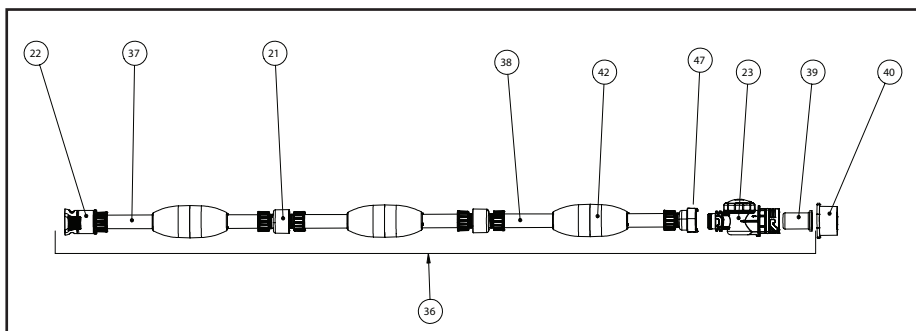

PENTAIR RACER® PRESSURE SIDE CLEANER

CLEANER REPLACEMENT PARTS

360319