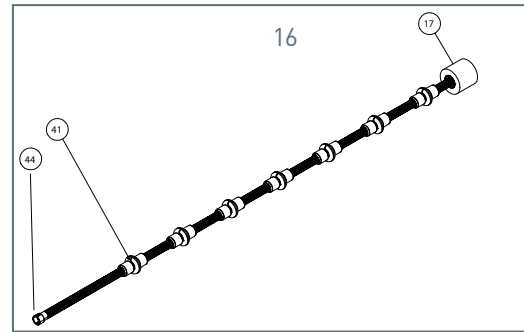

PENTAIR RACER® PRESSURE SIDE CLEANER

CLEANER REPLACEMENT PARTS

360319

PENTAIR RACER® PRESSURE SIDE CLEANER (CONT'D)

CLEANER REPLACEMENT PARTS

Item	Part No.	Description
RACER REPLACEMENT PARTS		
1	360229	Top Front Cover Kit
2	360230	Rear Cover Kit
3	360231	Bottom Cover Kit
4	360391	Chassis Kit w/Tie Bar
5	360233	Front Grill Kit
6	360234	Side Covers Kit
7	360235	Large Wheel Kit
8	360236	Small Wheel Kit
9	360237	Large Tires Kit
10	360238	Scrubber Gear Kit
11	360239	Scrubber Kit
12*	360240	Debris Bag Kit (w/o collar), hook and loop fastener
13*	360241	Debris Bag Collar Kit
14	360242	Vacuum Tube Kit
15	360243	Debris Valve Kit
16	360244	Sweep Hose Kit
17	360245	Sweep Hose Scrubber Kit
18	360246	Gear Box Kit
19	360247	Timer Valve Kit
20	360248	LED Kit
21	360249	Feedline Swivel Kit (incl. swivel -1) [Mender Nut - 2]
22	360250	Feedline Quick Connector to cleaner Kit (mender nut, swivel and connector)
23	360251	Feedline Wall Connector Kit (wall fitting w/2 O-rings)
24	360252	Feed Mast Kit (feed tube, oring & 2 screws)
25	360253	Drive Shaft Kit (drive shaft & 2 bearings)
26	360254	Wheel Screw Kit (2 hub caps & 2 wheel screws)
27	360255	Screw Kit (11 1/2", 4 5/8", 9 machine & 2 1")
28	360256	Turn Jet Hose Kit (R & L hose assembly)
29	360257	Rear Thrust Jet Hose Kit (thrust jet assembly & 2 5/8" screws)