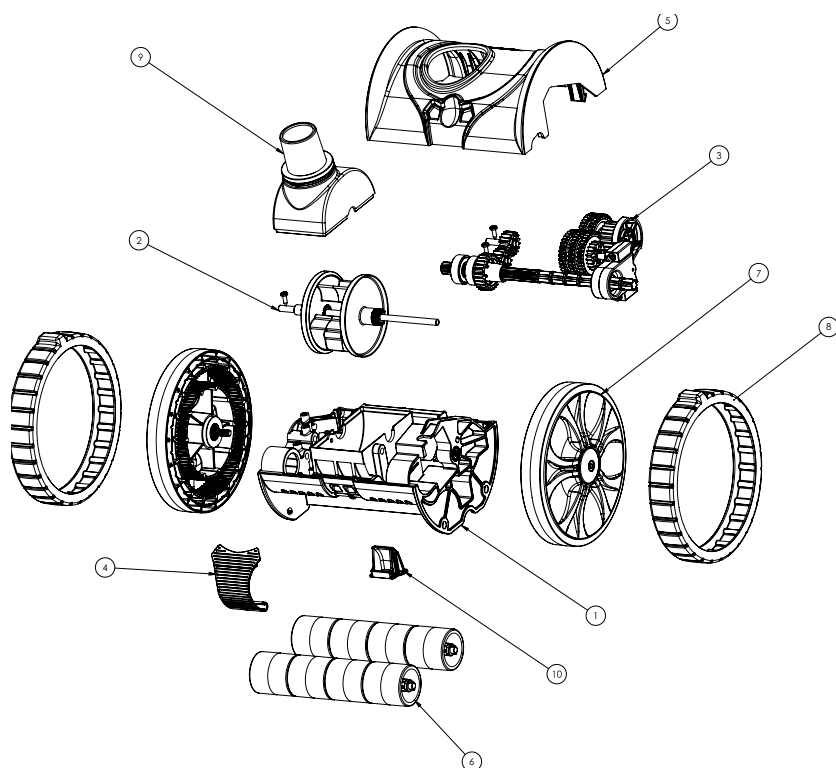

# PENTAIR 'LIL REBEL™ CLEANER REPLACEMENT PARTS

Item	Part No.	Qty.	Description
<b>PENTAIR LIL REBEL REPLACEMENT PARTS</b>			
1	360458	1	Bottom Cover Kit
2	360460	1	Turbine Kit
3	360462	1	Drivetrain Kit
4	360452	1	Buckle Kit
5	360451	1	Top Cover Kit
6	360463	1	Roller Kit
7	360454	1	Wheel Kit
8	360455	1	Tire Kit
9	360453	1	Swivel Kit

Item	Part No.	Qty.	Description
<b>OPTIONAL</b>			
10	360468	1	Inlet Insert Kit
	360465	1	Flow Gauge
	41201-0236	1	Eyeball Diverter
	K70079	1	Threaded Compression Adapter
<b>NOT SHOWN</b>			
	360467	1	Hose Set
	360308	1	Leader Hose
	41200-0200	1	Regulator Valve
	GW9015	1	Reducer Cone
	360466	1	Hose Float