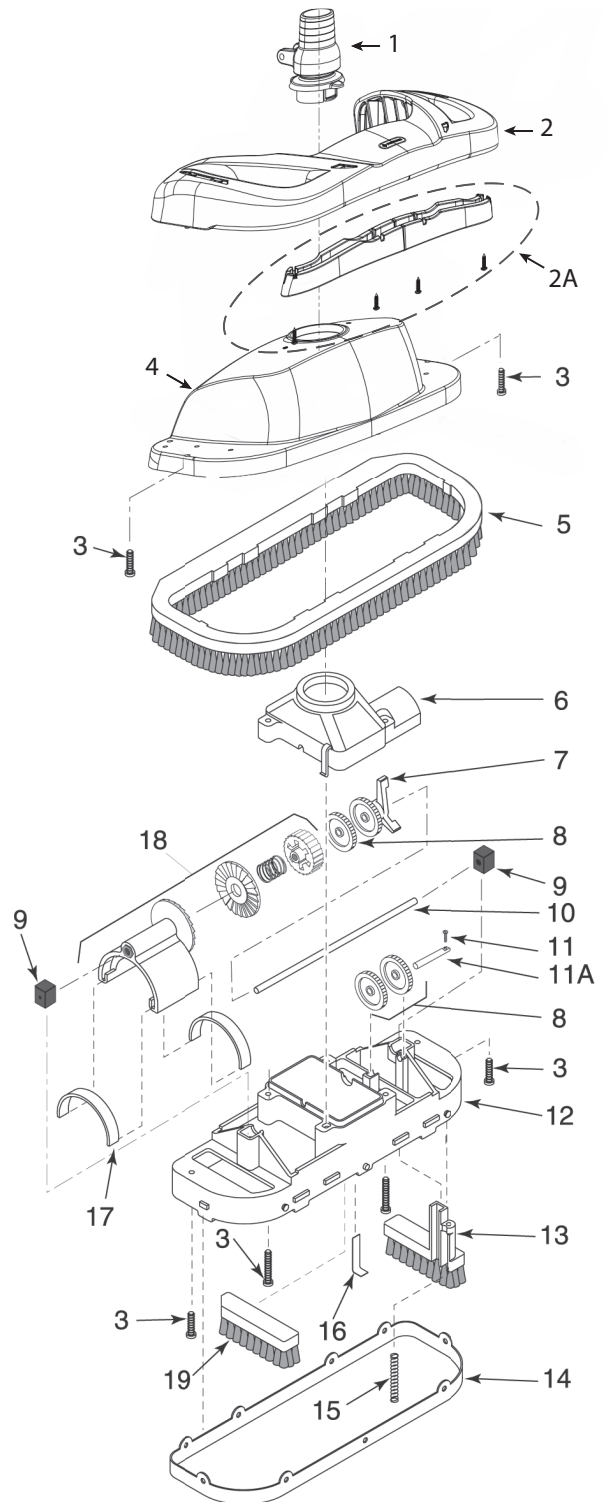

## CLEANER REPLACEMENT PARTS

Item	Part No.	Description
<b>DORADO REPLACEMENT PARTS</b>		
1	GW9012	Swivel Assembly
2	360152	Bumper
2A	360154	Bumper Insert Kit (Includes Bumper Inserts & 4 Bumper Insert Screws)
3	GW9504	Screw Kit (6 short, 2 long)
4	360153	Shroud
5	GW9505	Brush Ring
6	GW9506	Oscillator Chamber Cap
7	GW9507	Cam Kit (2 & 3 Leg Cams)
8	GW9509	Idler Gear Kit (Includes 3 Gears)
9	GW9512	Block Kit (Includes 2 Blocks)
10	GW9513	Long Gear Shaft (Stainless Steel)
11		Set Screw #4 Self Tapping Not Available Separately
11A	GW9536	Shaft Kit, Stainless Steel (Includes Set Screw)
12	GW9535	Lower Body <sup>1</sup>
13	GW9517	Lift Brush
14	GW9508	Vacuum Skirt
15	GW9522	Lift Brush Spring
16	GW9523	Ratchet Tab (Stainless Steel)
17	GW9004	Oscillator Seal Kit (Includes 2 Seals)
18	GW9503	Oscillator Assembly Kit (Includes Key #17) (Ratchet Assembly not sold separately)
19	GW9013	Center Brush Kit (Set of 2)
<b>NOT SHOWN</b>		
	41200-0131	Hose Kit, 12 sections, each 4 ft. in length
	41200-0200	Vacuum Regulator
	41200-0211	Vacuum Regulator Cap
	GW9015	Reducer Cone
	GW9019	Unidapt Handle
	GW9530	Vac Port Fitting
	41200-0210	Flow Gauge

<sup>1</sup> Includes Item Nos. 6, 11A, 13, 15, 16, two idler gears and 2-arm cams