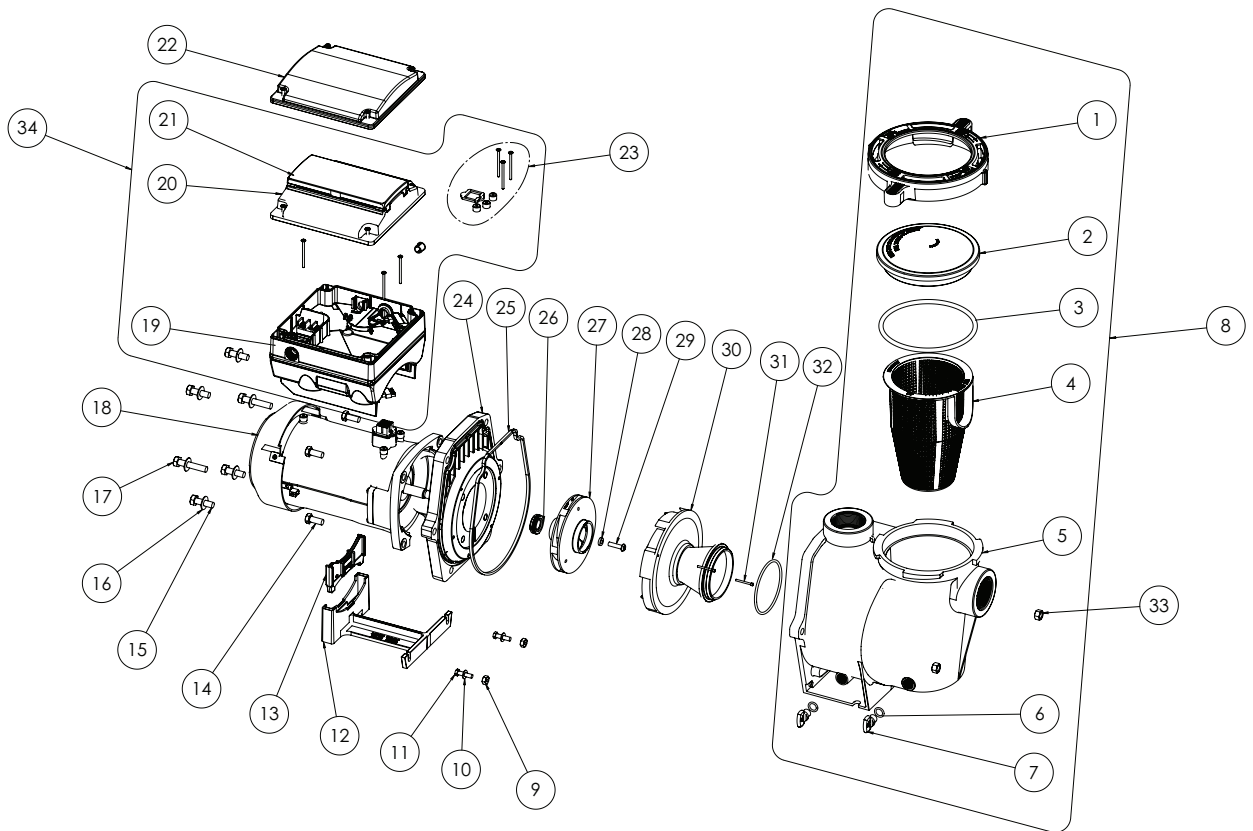

## REPLACEMENT PARTS

Item	Part No.	Description
<b>INTELLIPRO VS+SVRS PUMP</b>		
1	357150	Clamp, Cam and Ramp
2	357151	See-through Lid
3	350013	Lid O-Ring
4	070387	Strainer Basket
5	357157	Volute WF
6	192115	O-Ring 112 for Drain Plug (Qty 2)
7	357161	Drain Plug WF (Qty 2)
8	357244	Volute Kit (Contains items #1-7)
9	071406	Nut 1/4-20 Hex SS (Qty 2)
10	072186	Washer, Flat 1/4" ID x 5/8" OD (Qty 2)
11	071657	Screw 1/4-20 x 1" Hex Cap SS (Qty 2)
12	357159	Foot WF
13	357160	Foot Insert WFE Pump Motor Support
14	070429	Bolt, Hex Head 3/8-16 x 1.25" (Qty 4)
15	072184	Washer, Flat 3/8" ID x 7/8 OD (Qty 6)
16	070430	Bolt, Hex Head 3/8-16 x 1.25" (Qty 4)
17	070431	Bolt, Hex Head 3/8-16 x 2" (Qty 2)
18	350306S	Motor, 3.2 kW 10 Pole
19	356912Z	Drive, Variable Speed
20	358527Z	Keypad Assembly Kit (Contains item #21)
21	401100	Keypad Cover
22	356905Z	Keypad Relocation Kit (Contains Keypad Relocation cable and Blank Drive Cover)

Item	Part No.	Description
23	355685	Drive Hardware Kit (Contains Drive Screws, Drive Gasket and Screw Caps)
24	357158	Seal Plate
25	357100	Seal Plate Gasket
26	071734S	Mechanical Seal
27	073131	Impeller
28	075713	Rubber Washer, Impeller Set Screw
29	071652	Impeller Set Screw 1/4-20 LH Thread
30	072928	Diffuser
31	071660	Diffuser Set Screw 4-40 x 1-1/8 (Qty 2)
32	355227	Diffuser O-Ring
33	071404	Nut 3/8" Brass, Nickel Plated (Qty 2)
34	356913Z	Drive Kit (Incl. Items #19-23)
<b>NOT SHOWN</b>		
	350122	50 Ft. Communication Cable
	350203	Seal Plate Kit w/Mechanical Seal (Incl. Items #24, 25 and 26)
	357603	Union Kit (Incl. 2 complete unions for 1 pump - Not included with pump)
	350198	Seal Plate Kit (Ozone/Salt resistant)
	352501	Motor Fan Kit