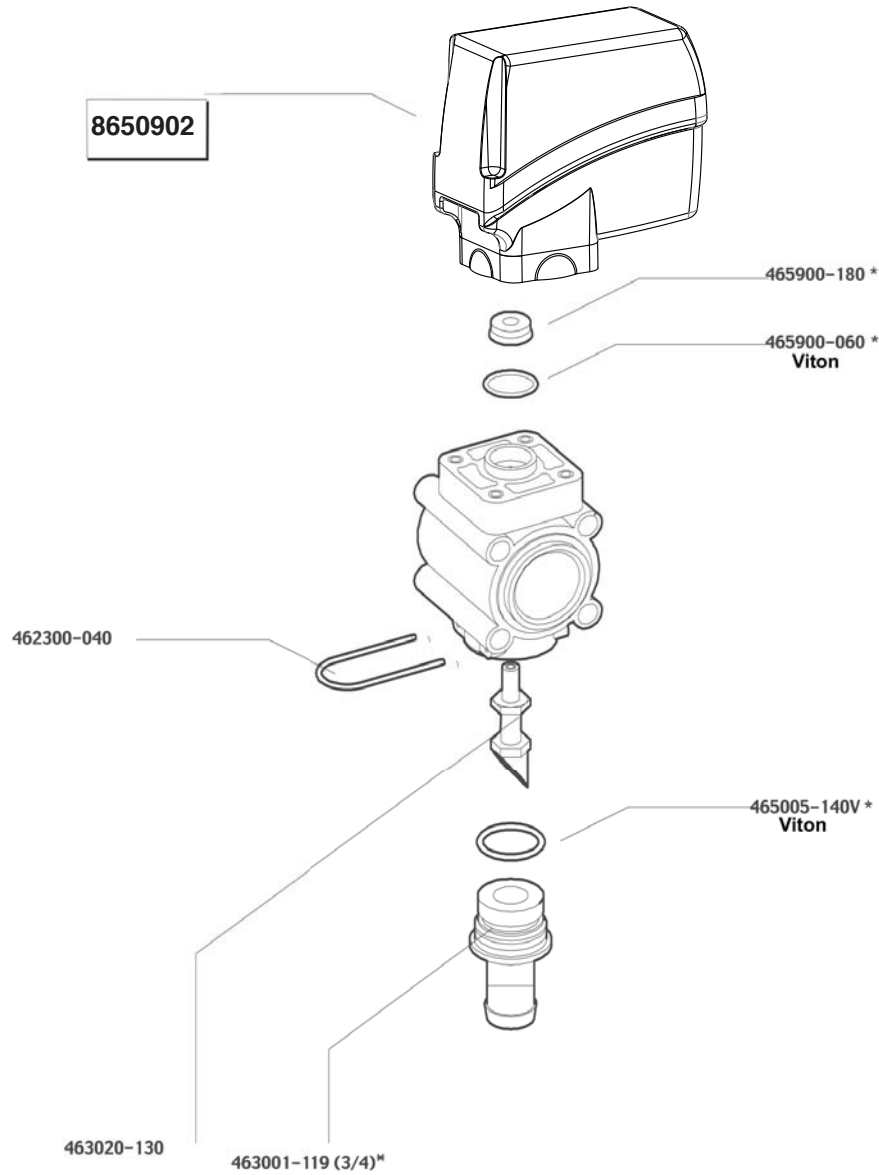

Parts Breakdown

PROPORTIONAL CONTROL VALVE

PART NUMBER 8630D24S
8630024S

* = 463020-500 Gasket set