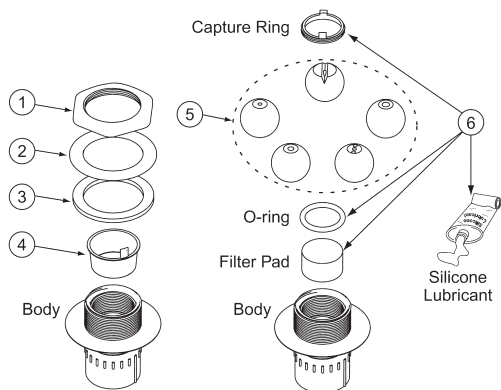

DECK JET & DECK JET II

REPLACEMENT PARTS

Item	Part No.	Description
DECK JET		
1	87200800	Fitting nut, sealing liner 2 in.
2	87200700	Friction ring, SIF
3	87201200	Gasket TH-AGF 3.5 in. OD x 2-3/8 in. ID
4	590005	Plug, Gunite Shield, L20
5	590010	Eyeball kit includes installation card
6	590011	Accessory kit includes Capture ring, 2 qty.; O-ring, 3 qty.; Filter Pad, 2 qty., Silicone Lubricant, 1 qty.

Item	Part No.	Description
DECK JET II		
1	590042	MagicStream Deck Jet II cover, brass color, each
1	590150	MagicStream Deck Jet II cover, tan color each, each
2	590041	MagicStream Deck Jet II Nozzle Kit (Includes nozzle base and nozzle swivel, set of 4)