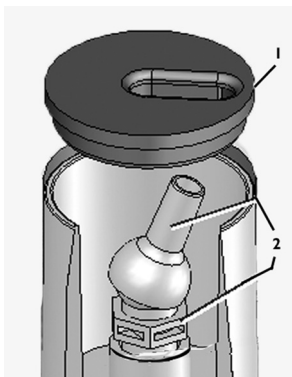

DECK JET & DECK JET II

REPLACEMENT PARTS

Item	Part No.	Description
DECK JET		
1	87200800	Fitting nut, sealing liner 2 in.
2	87200700	Friction ring, SIF
3	87201200	Gasket TH-AGF 3.5 in. OD x 2-3/8 in. ID
4	590005	Plug, Gunite Shield, L20
5	590010	Eyeball kit includes installation card
6	590011	Accessory kit includes Capture ring, 2 qty.; O-ring, 3 qty.; Filter Pad, 2 qty., Silicone Lubricant, 1 qty.

Item	Part No.	Description
DECK JET II		
1	590042	MagicStream Deck Jet II cover, brass color, each
1	590150	MagicStream Deck Jet II cover, tan color each, each
2	590041	MagicStream Deck Jet II Nozzle Kit (Includes nozzle base and nozzle swivel, set of 4)