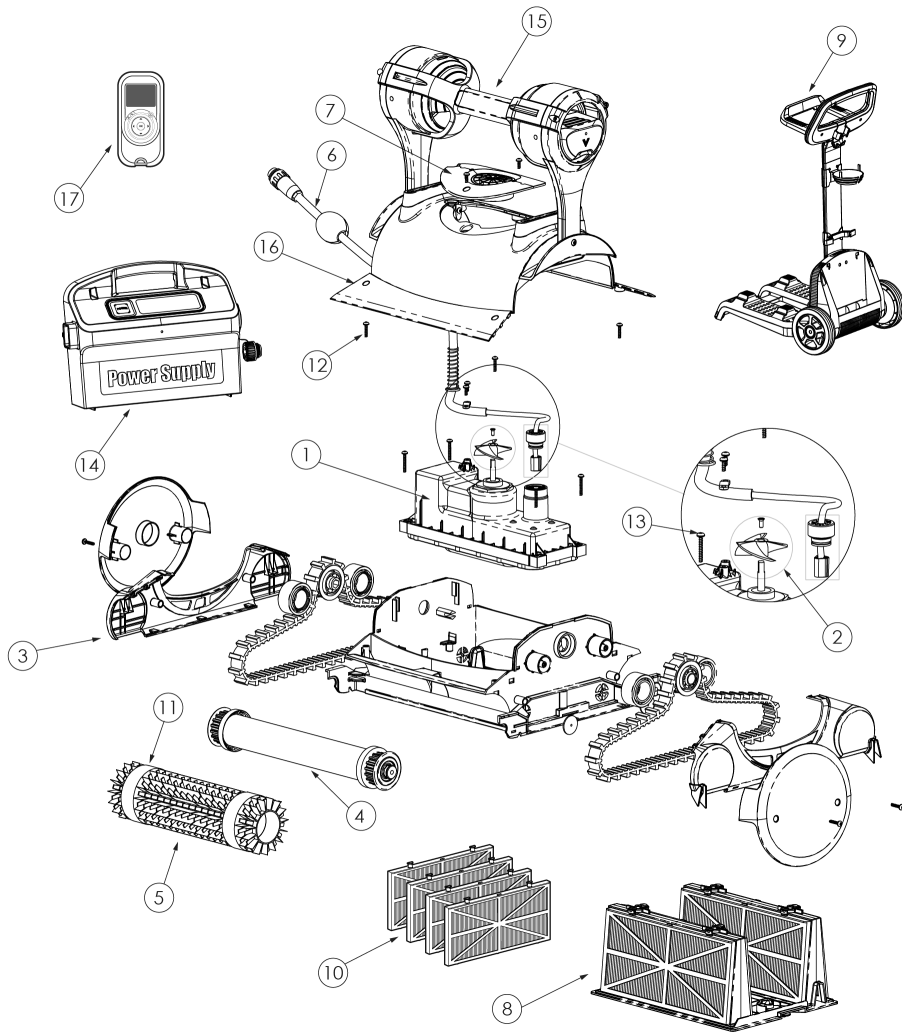

KREEPY KRAULY® PROWLER® 830

CLEANER REPLACEMENT PARTS

Item	Part No.	Description
PROWLER 830 REPLACEMENT PARTS		
1	360147	Motor - 830
2	360131	Impeller - 820/830
3	360133	Timing track - 820/830
4	360135	Wheel tube - 820/830
5	360136	Brush - 820/830
6	360137	Cable - 820/830
7	360139	Prowler impeller cover
8	360140	Cartridge assembly - 820/830
9	360141	Caddy/Cart
10	360123	Spring filter - 820/830
11	360142	Climbing ring (4) - 820/830
12	360143	Small screw - 820/830

Item	Part No.	Description
13	360144	Large screw - 820/830
14	360126	Power supply - 830
15	360145	Handle - 830
16	360146	Cover - 830
17	360149	Remote - 830
PROWLER 830 REPLACEMENT PARTS		
	360124	Cartridge Filter Kit - 820/830
	360148	Wonder Brush Kit (for slick pool surfaces) - 820/830
	360433	Screw Kit Caddy
	360157	Foam Float 300CC
	360158	Foam Float 500CC